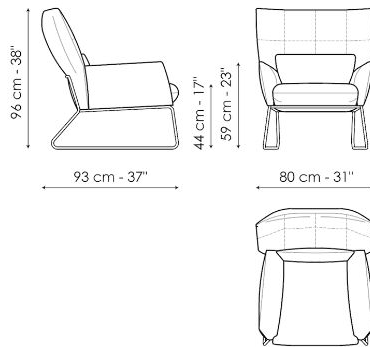

Data sheet

Nikos

Width: 83cm
Depth: 87cm
Height: 74cm

Nikos hi

Width: 80cm
Depth: 93cm
Height: 96cm

Nikos footrest

Width: 71cm
Depth: 56cm
Height: 42cm

Finishes