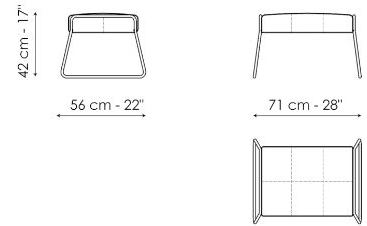

Data sheet

Nikos

Width: 83cm
Depth: 87cm
Height: 74cm

Nikos hi

Width: 80cm
Depth: 93cm
Height: 96cm

Nikos footrest

Width: 71cm
Depth: 56cm
Height: 42cm

Finishes