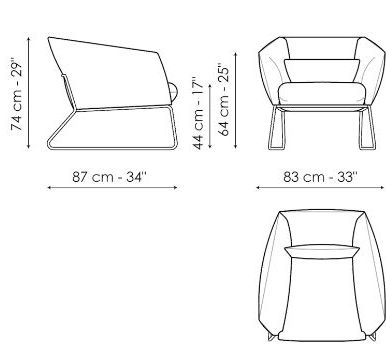

BONALDO

Nikos

Nikos, a metal frame armchair with a soft and enticing design that is an invitation to relaxation, is suitable not only for living spaces, but is also perfect for public environments and reception areas. Cosy and welcoming, it is particularly comfortable thanks to its shapes and its lower back cushion in soft down padding, which supports the lower back area. Nikos is also available in the version with a high backrest

Data sheet

Nikos

Width: 83cm
Depth: 87cm
Height: 74cm

Nikos hi

Width: 80cm
Depth: 93cm
Height: 96cm

Nikos footrest

Width: 71cm
Depth: 56cm
Height: 42cm

Finishes