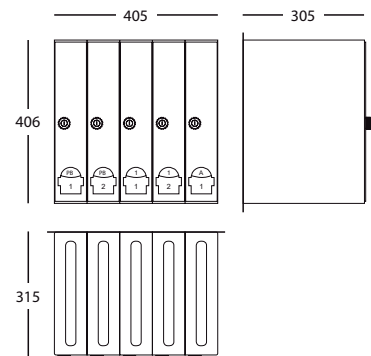

From A to I and from 1 to 10.

DIMENSIONS and WEIGHTS:

BLOCKS:

3 blocks Mailbox: 245 x 305 x H.406mm / 5'5Kg
10" x 12" x H.16" / 12lbs

4 blocks Mailbox: 325 x 305 x H.406mm / 7'2Kg
13" x 12" x H.16" / 16lbs

Door: 77 x 390mm // 3" x 15.3"

Hole: 25 x 255mm // 0.9" x 10"

PACKAGING:

Each block of 3-4-5 units will be delivered protected inside a cardbox with corner guards on the corners.

INSTALLATION:

Available in blocks of 3, 4 or 5 elements.

*In case of installation between walls we recommend to add 1cm tolerance.

Buzón Tres

Buzón Cuatro

Buzón Cinco

MEASUREMENTS IN MM

BD Barcelona Design
Ramon Turró, 126 / 08005 Barcelona
Tel +34 93 458 69 09 / Fax +34 93 207 36 97
bd@bdbarcelona.com / www.bdbarcelona.com

DIMENSIONES Y PESOS:

BLOQUES:

Buzón Tres: 245 x 305 x H.406mm / 5'5Kg

Buzón Cuatro: 325 x 305 x H.406mm / 7'2Kg

Buzón Cinco: 405 x 305 x H.406mm / 8'6Kg

ELEMENTOS:

Casillero cerrado: 80 x 305 x H.406mm

Casillero abierto: 80 x 370 x H.406mm