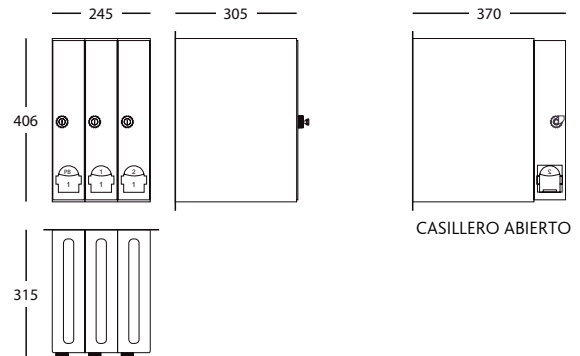

INSTALLATION:

Available in blocks of 3, 4 or 5 elements.

*In case of installation between walls we recommend to add 1cm tolerance.

Buzón Tres