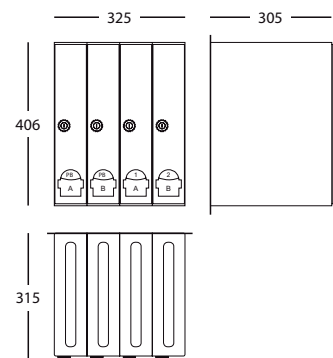

Buzón Cuatro