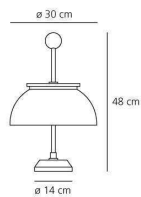

PRODUCT DATA SHEET

Alfa

Metal structure in opaque nickel-plate; diffuser in crystal glass; base in marble. The metal parts are hand turned.

White
○

HALO D45 Table

△ ⊞ ⊠ N.D.° IP20

W	Dimensions	Luminous Flux (lm)	Color	Code	Product name
56W	H 18.9 inch	690lm	○	0026010A	Alfa