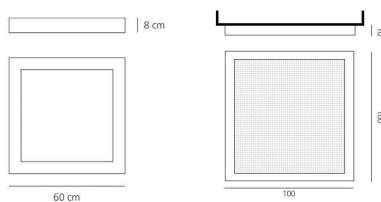

PRODUCT DATA SHEET

Altrove Wall/Ceiling

Altrove Tunable White allows the adjustment of colour temperature through two wall-mounted dimmable switches. Materials: perimeter structure made of mirrored aluminium; side diffusers made of satin Prismatic; front diffuser in engraved transparent methacrylate. Specification: available in two version with different reflectors: Fluid light: with mirrored aluminium reflector. Volumetric light: with optical segment reflector in mirrored aluminium.

Mirror
●

FLUO Wall/Ceiling

850° IP20

W	Dimensions	Luminous Flux (lm)	Color	Code	Product name
2x39W	23.6x23.6 inch	9600lm	●	1538010A	Altrove 600
+	39.4x39.4 inch	6650+7000lm	●	1647010A	Altrove TW - Direct Light
2x39W			●	1649010A	Altrove TW - Volumetric Light
234W	39.4x39.4 inch		●	1352050A	Altrove - Direct light
			●	1341050A	Altrove - Volumetric Light