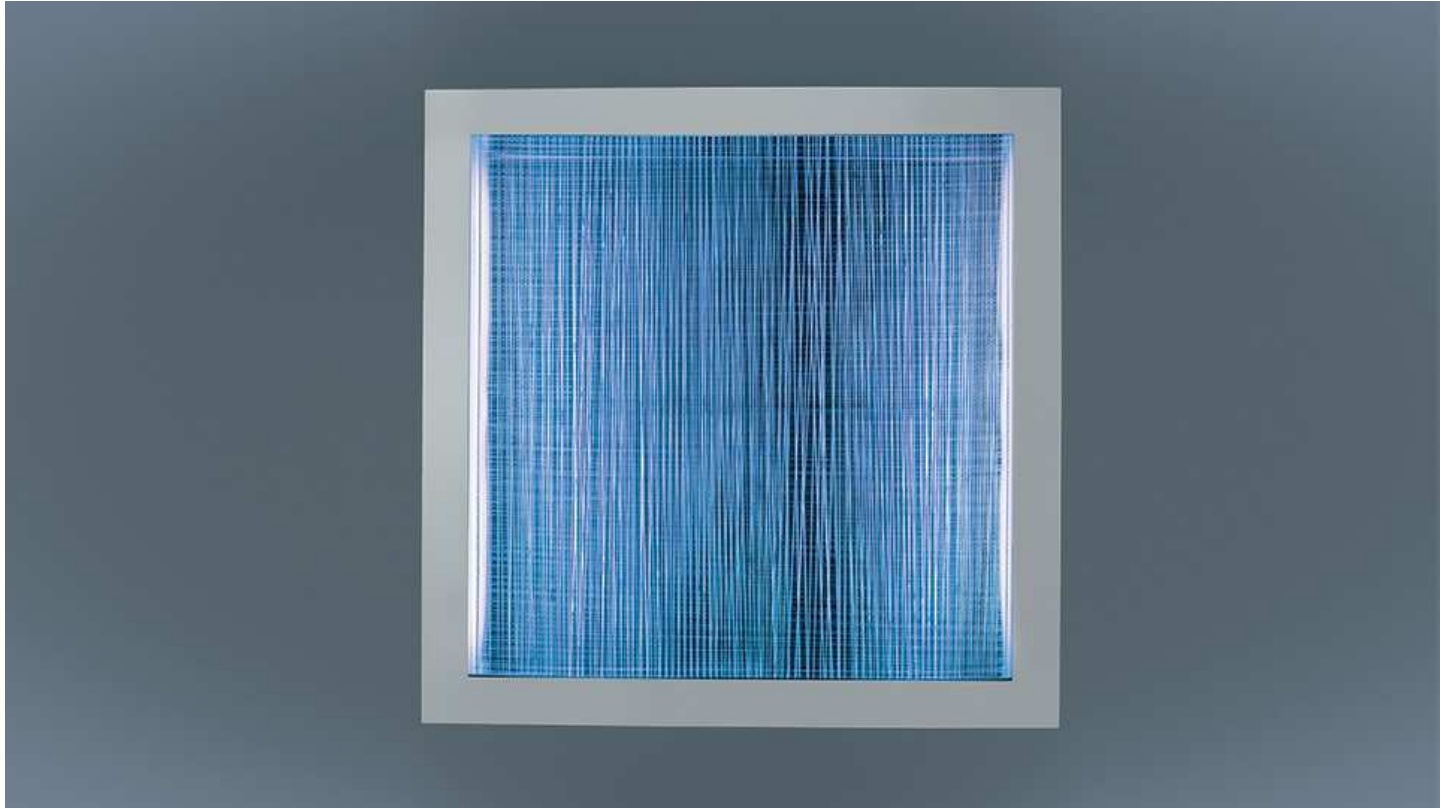

PRODUCT DATA SHEET

Altrove Wall/Ceiling

Altrove Tunable White allows the adjustment of colour temperature through two wall-mounted dimmable switches. Materials: perimeter structure made of mirrored aluminium; side diffusers made of satin Prismatic; front diffuser in engraved transparent methacrylate. Specification: available in two version with different reflectors: Fluid light: with mirrored aluminium reflector. Volumetric light: with optical segment reflector in mirrored aluminium.

Mirror
●

FLUO Wall/Ceiling

850° IP20

W	Dimensions	Luminous Flux (lm)	Color	Code	Product name
2x39W	23.6x23.6 inch	9600lm	●	1538010A	Altrove 600
+	39.4x39.4 inch	6650+7000lm	●	1647010A	Altrove TW - Direct Light
2x39W			●	1649010A	Altrove TW - Volumetric Light
234W	39.4x39.4 inch		●	1352050A	Altrove - Direct light
			●	1341050A	Altrove - Volumetric Light