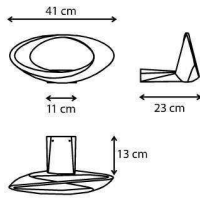

White
○

HALO Suspension

N/D° IP20

W	Dimensions	Luminous Flux (lm)	Color	Code	Product name
230W		5000lm	○	1192010A	Cabildo Suspension

HALO Floor

N/D° IP20

W	Dimensions	Luminous Flux (lm)	Color	Code	Product name
230W	H 72 inch	5000lm	○	1189010A	Cabildo Floor

HALO Wall

CCC V CE CB N/D° IP20

W	Dimensions	Luminous Flux (lm)	Color	Code	Product name
230W	9.1x16.1 inch	5000lm	○	1190010A	Cabildo Wall Halo

Designers

› Eric Solè

Projects

› One Avighna Park