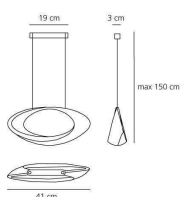

PRODUCT DATA SHEET

Cabildo

The indirect light shapes the body lamp, bringing out its winding form and giving it the astonishing appearance of a ring of light. Wall support and body lamp in painted die-cast aluminium.

White
○

HALO Suspension

N/D° IP20

W	Dimensions	Luminous Flux (lm)	Color	Code	Product name
230W		5000lm	○	1192010A	Cabildo Suspension

HALO Floor

N/D° IP20

W	Dimensions	Luminous Flux (lm)	Color	Code	Product name
230W	H 72 inch	5000lm	○	1189010A	Cabildo Floor

HALO Wall

CCC V CE CB N/D° IP20

W	Dimensions	Luminous Flux (lm)	Color	Code	Product name
230W	9.1x16.1 inch	5000lm	○	1190010A	Cabildo Wall Halo

Designers

› Eric Solè

Projects

› One Avighna Park