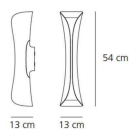

PRODUCT DATA SHEET

Cadmo Wall

Wall lamp, extending the range of Cadmo series. Material: body lamp in injection-moulded thermoplastic material; reflector in optic aluminium.

Black /
White

Red /
White

White /
White

LED Wall

650° IP20

W	Dimensions	Luminous Flux (lm)	Color	Code	Product name
20W	5.1x5.1 inch	920lm		1373010A	Cadmo Wall - LED - Black/White
				1373030A	Cadmo Wall - LED - Red/White
				1373020A	Cadmo wall - LED - White/White