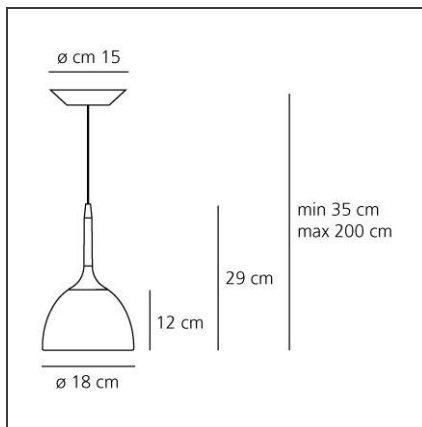

Castore Calice 18 Suspension

IP20

Dimmerable: + -

DESIGN BY

Michele De Lucchi, Huub Ubbens

DESCRIPTION

The diffuser design is enhanced by a removable-fitting and tapering luminous stem, that makes gentle the transition from the strong diffuser light to the blind lamp structure area. Ceiling rose and stem in thermoplastic resin, blown glass diffuser. Diffused and direct light emission.

TECHNICAL DRAWINGS

FEATURES

Article Code:	- - -	Material:	Blown glass, polycarbonate
Colour:	White	Series:	Scenarios
Installation:	Suspension	Area contract:	Residential
Environment:	Indoor	Emission:	Diffused

DIMENSIONS

Height:	cm 35	Glow Wire Test:	750
Base Diameter:	cm 15		
Max Height from ceiling:	cm 200		

NOT INCLUDED SOURCES

Category:	HALO	Class:	A
Number:	1		
Watt:	48W		
Socket:	G9		

ALTERNATIVE SOURCES

Category:	LED
Number:	1
Watt:	2,3W
Delivered lumens output (lm):	200lm
Type:	2
Socket:	G9
Class:	A