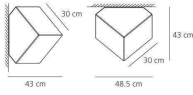

W	Dimensions	Luminous Flux (lm)	Color	Code	Product name
23W	H 1.7 inch	1500lm	○	1293010A	Edge 30 - Wall/Ceiling