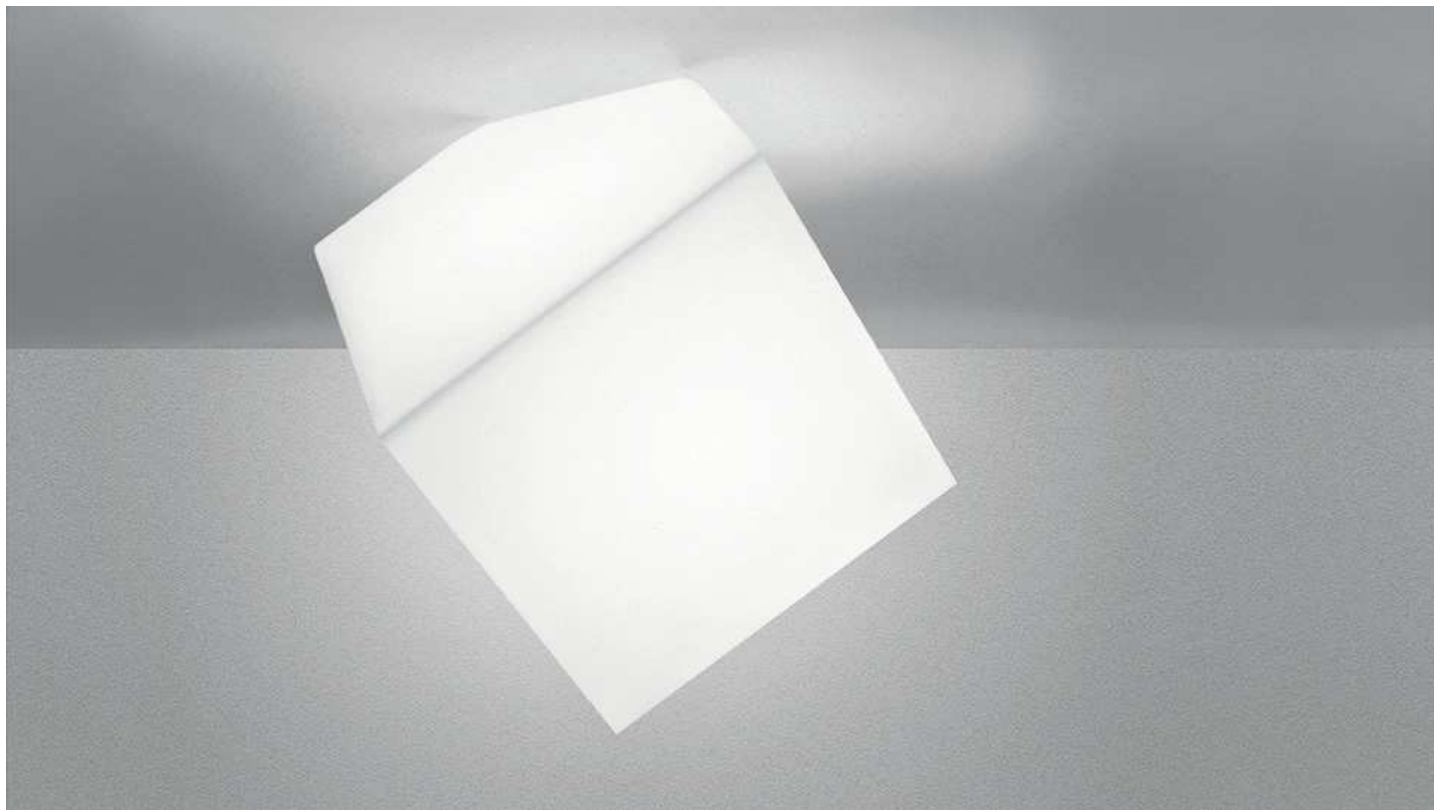

### Edge 30

Wall support in thermoplastic resin; diffuser in thermoplastic material.

White

#### FLUO Tc-tse Suspension

750°C° IP20

W	Dimensions	Luminous Flux (lm)	Color	Code	Product name
23W	H 15.9 inch	1500lm	○	1294010A	Edge 30 - Suspension