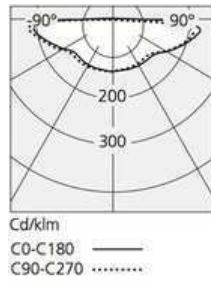

Ross Lovegrove

Gold White

LED Undimmable

750°C° IPIP20

W	Dimensions	Luminous Flux (lm)	Color	Code	Product name
47W	31.5 inch	2087lm	<input type="radio"/>	1699010A	Nebula white
			<input type="radio"/>	1699020A	Nebula gold

Nebula LED	LED	luminaire
Power	48W	47W
Flux	1700lm	2087lm
CCT	3000K	3000K
CRI		
Color Tolerance		
Service Life		
Efficiency		
Efficacy		

Designers

› Ross Lovegrove