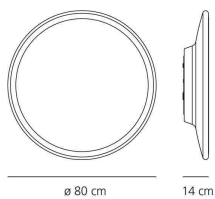

PRODUCT DATA SHEET

Nebula

"Generated from advanced parametric scripting the vortices act as light capturing forms, emitting a glowing light phenomena from a ring of LEDs located in its circumference. Intended for mounting in either singular or multiple clusters across walls or ceilings".

Ross Lovegrove

Gold White

LED Undimmable

750°C° IPIP20

W	Dimensions	Luminous Flux (lm)	Color	Code	Product name
47W	31.5 inch	2087lm	<input type="radio"/>	1699010A	Nebula white
			<input type="radio"/>	1699020A	Nebula gold

Nebula LED	LED	luminaire
Power	48W	47W
Flux	1700lm	2087lm
CCT	3000K	3000K
CRI		
Color Tolerance		
Service Life		
Efficiency		
Efficacy		

Designers

› Ross Lovegrove