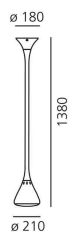

PRODUCT DATA SHEET

Pipe

Steel base “soft touch” effect painted; stem covered by a natural platinic silicone sheath (antiyellowing); diffuser in transparent polycarbonate with rubber-effect coat; transparent lens; internal refl ector made of specular aluminium with random perforations.

Transparent
○

FLUO Suspension

© V PC 960° IP20

W	Dimensions	Luminous Flux (lm)	Color	Code	Product name
32W	H 54.3 inch	2400lm	○	0633010A	Pipe Suspension

FLUO Floor

© V PC 960° IP20

W	Dimensions	Luminous Flux (lm)	Color	Code	Product name
42W	H 86.6 inch	3200lm	○	0673010A	Pipe Floor

FLUO Wall/Ceiling

CCC F PC 960° IP20

W	Dimensions	Luminous Flux (lm)	Color	Code	Product name
32W	H 46.5 inch	2400lm	○	0674010A	Pipe Wall/Ceiling

Designers

› Herzog & De Meuron

Projects

› Hotel Idea

› Hotel Olympia