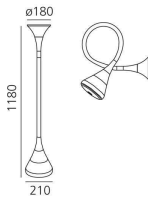

PRODUCT DATA SHEET

Pipe

Steel base “soft touch” effect painted; stem covered by a natural platinic silicone sheath (antiyellowing); diffuser in transparent polycarbonate with rubber-effect coat; transparent lens; internal refl ector made of specular aluminium with random perforations.

Transparent
○

FLUO Suspension

© V PC 960° IP20

W	Dimensions	Luminous Flux (lm)	Color	Code	Product name
32W	H 54.3 inch	2400lm	○	0633010A	Pipe Suspension

FLUO Floor

© V PC 960° IP20

W	Dimensions	Luminous Flux (lm)	Color	Code	Product name
42W	H 86.6 inch	3200lm	○	0673010A	Pipe Floor

FLUO Wall/Ceiling

CCC F PC 960° IP20

W	Dimensions	Luminous Flux (lm)	Color	Code	Product name
32W	H 46.5 inch	2400lm	○	0674010A	Pipe Wall/Ceiling

Designers

› Herzog & De Meuron

Projects

› Hotel Idea

› Hotel Olympia