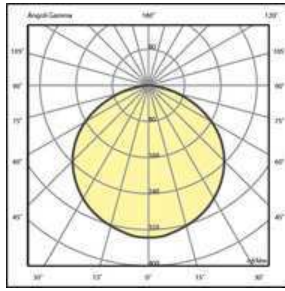

White  
○

#### LED Table

W	Dimensions	Luminous Flux (lm)	Color	Code	Product name
14 W	H 16.5 inch	646 lm	○	1732020A	Sisifo

Sisifo LED	LED	luminaire
Power	14W	14W
Flux		646lm
CCT	3000K	3000K
CRI		
Color Tolerance		
Service Life		
Efficiency		50%
Efficacy		46lm/W