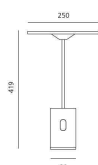

### Sisifo

Table lamp combining the needs for visual comfort and ambient lighting. Materials: head and cylindrical base in extruded aluminum, adjustable stem in chrome-plated brass, diffuser in PMMA. Specification: the spherical central joint guarantees maximum freedom in adjusting the light with minimum restrictions due to the small size of the base, allowing its use on both larger tables and small-sized surfaces. The iconic fl at diffuser can be tilted in all directions, providing warm relaxing light for any environment. Light control system: tapping the touch dimmer: LED source will turn on/off; Pressing the touch dimmer: LED source will dim up/ down. The dimming is reversed when releasing the pressure from the touch dimmer.

#### LED Table

W	Dimensions	Luminous Flux (lm)	Color	Code	Product name
14 W	H 16.5 inch	646 lm	○	1732020A	Sisifo

Sisifo LED	LED	luminaire
Power	14W	14W
Flux		646lm
CCT	3000K	3000K
CRI		
Color Tolerance		
Service Life		
Efficiency		50%
Efficacy		46lm/W