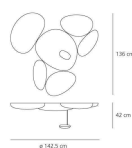

#### LED Ceiling

960°C° IP20

W	Dimensions	Luminous Flux (lm)	CCT	Color	Code	Product name
29W	55.9x53.5 inch	2330lm	3000K	●	1245110A	Skydro soffitto - Led