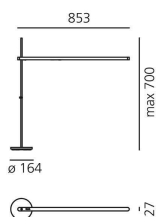

PRODUCT DATA SHEET

Talak

Materials: base in painted iron; clamp in polished aluminium; stem in chromed polish steel; body lamp in painted thermoplastic resin. Specification: with table base or clamp. The body lamp rotates 360° on the horizontal plane and its height can be adjusted.

White

LED Table

W	Dimensions	Luminous Flux (lm)	Color	Code	Product name
8W	H 27.6 inch	387lm	○	0682050A	Talak table Led

360°

LED Floor

W	Dimensions	Luminous Flux (lm)	Color	Code	Product name
8W	H 54.7 inch	387lm	○	0683050A	Talak Floor Led

LED Wall

W	Dimensions	Luminous Flux (lm)	Color	Code	Product name
8W	1.1x33.6 inch	337lm	○	0682050A	Talak Wall Led

Accessories

	Code
 TALAK BASE TAVOLO	0676010A
 TALAK ATTACCO P.TE ANOD./BRILLANTATO	0677010A
 TALAK MORSETTO ANODIZZATO BRILLANTATO	0678010A
 TALAK LETTURA BASE BCO	0685010A