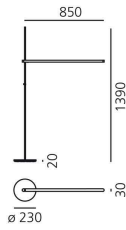

PRODUCT DATA SHEET

Talak

Materials: base in painted iron; clamp in polished aluminium; stem in chromed polish steel; body lamp in painted thermoplastic resin. Specification: with table base or clamp. The body lamp rotates 360° on the horizontal plane and its height can be adjusted.

White

LED Table

W	Dimensions	Luminous Flux (lm)	Color	Code	Product name
8W	H 27.6 inch	387lm	○	0682050A	Talak table Led

360°

LED Floor

W	Dimensions	Luminous Flux (lm)	Color	Code	Product name
8W	H 54.7 inch	387lm	○	0683050A	Talak Floor Led

LED Wall

W	Dimensions	Luminous Flux (lm)	Color	Code	Product name
8W	1.1x33.6 inch	337lm	○	0682050A	Talak Wall Led

Accessories

	Code
 TALAK BASE TAVOLO	0676010A
 TALAK ATTACCO P.TE ANOD./BRILLANTATO	0677010A
 TALAK MORSETTO ANODIZZATO BRILLANTATO	0678010A
 TALAK LETTURA BASE BCO	0685010A