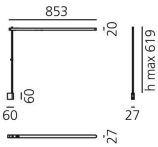

PRODUCT DATA SHEET

Talak

Materials: base in painted iron; clamp in polished aluminium; stem in chromed polish steel; body lamp in painted thermoplastic resin. Specification: with table base or clamp. The body lamp rotates 360° on the horizontal plane and its height can be adjusted.

White

LED Table

W	Dimensions	Luminous Flux (lm)	Color	Code	Product name
8W	H 27.6 inch	387lm	○	0682050A	Talak table Led

360°

LED Floor

W	Dimensions	Luminous Flux (lm)	Color	Code	Product name
8W	H 54.7 inch	387lm	○	0683050A	Talak Floor Led

LED Wall

W	Dimensions	Luminous Flux (lm)	Color	Code	Product name
8W	1.1x33.6 inch	337lm	○	0682050A	Talak Wall Led

Accessories

	Code
 TALAK BASE TAVOLO	0676010A
 TALAK ATTACCO P.TE ANOD./BRILLANTATO	0677010A
 TALAK MORSETTO ANODIZZATO BRILLANTATO	0678010A
 TALAK LETTURA BASE BCO	0685010A