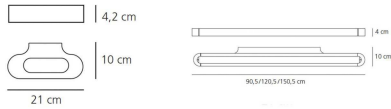

PRODUCT DATA SHEET

Talo Wall

Body in painted aluminium; die-cast aluminium endpieces. Dimmable.

- Bronze ●
- Gold ●
- Mirror ●
- Silver ●
- Silver Grey ○
- White ○

LED Undimmable

CE V PG ENEC 750°C° IPIP 20

W	Dimensions	Luminous Flux (lm)	Color	Code	Product name
20W	3.9x8.3 inch	1225lm		0615040A	Talo parete LED - Bronze
				0615050A	Talo parete LED - Gold
				0615030A	Talo parete LED - Polished chrome
				0615020A	Talo parete LED - Silver
				0615010A	Talo parete LED - Bianco
33W	3.9x35.4 inch	3175lm		1915020A	Talo parete 90 LED Silver - Undimmable
				1915010A	Talo parete 90 LED White - Undimmable
52W	3.9x47.2 inch	4648lm		1917010A	Talo parete 120 LED White - Undimmable
		4685lm		1917020A	Talo parete 120 LED Silver - Undimmable
65W	3.9x59.1 inch	5940lm		1919010A	Talo parete 150 LED White - Undimmable
				1919020A	Talo parete 150 LED Silver - Undimmable

LED Dimmable

750°C IPIP 20

W	Dimensions	Luminous Flux (lm)	Color	Code	Product name
33W	3.9x35.4 inch	3175lm		1916020A	Talo parete 90 LED Silver - Dimmable
				1916010A	Talo parete 90 LED White - Dimmable
52W	3.9x47.2 inch	4648lm		1918010A	Talo parete 120 LED White - Dimmable
		4685lm		1918020A	Talo parete 120 LED Silver - Dimmable
65W	3.9x59.1 inch	5940lm		1920010A	Talo parete 150 LED White - Dimmable
				1920020A	Talo parete 150 LED Silver - Dimmable