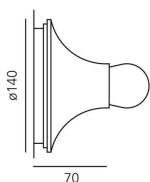

PRODUCT DATA SHEET

Teti

Wall/ceiling in thermoplastic resin.

Polished White

Transparent

Transparent Dark Grey

Transparent Orange

HALO Wall/Ceiling

△ PG □ N/D° IP20

W	Dimensions	Luminous Flux (lm)	Color	Code	Product name
28W	5.5 inch	345lm		A048120	Teti White
				A048100	Teti Transparent
				A048150	Teti Anthracite grey
				A048110	Teti Orange

Designers