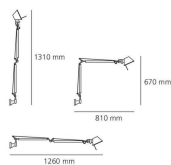

PRODUCT DATA SHEET

Tolomeo Parete

Cantilevered arms in polished aluminium; diffuser in matt anodised aluminium; joints and wall support in polished aluminium. System of spring balancing. The code refers to the luminaire's body only

Aluminium

LED Dimmable

N/D° IPIP 20

W	Dimensions	Luminous Flux (lm)	CCT	Color	Code	Product name
10W	H 26.4 inch	410lm	3000K	●	A004800	Tolomeo parete - Led Aluminium

Accessories

Code

TOLOMEO SUPPORTO PARETE
NEW