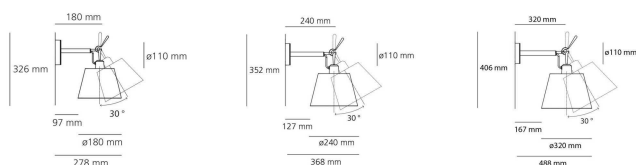

### Tolomeo Parete diffusore

Arm and wall support in polished aluminium; diffuser in parchment paper on a plastic frame. The code refers to the luminaire's body only

Alluminium

HALO Qt32 Qt26 Only undimmable body

 N/D° IPIP 20

W	Dimensions	Luminous Flux (lm)	Color	Code	Product name
46W	H 12.8 inch	630lm		1183010A	Tolomeo wall diffuser 18
100W	H 13.9 inch	1180lm		1184010A	Tolomeo Wall Diffusor 24
150W	H 16 inch	2870 lm		1186010A	Tolomeo Wall Diffusor 32 - Halo