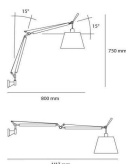

PRODUCT DATA SHEET

Tolomeo Parete basculante

Cantilevered arms in polished aluminium; diffuser in parchment paper on a plastic frame; wall support in polished aluminium. System of spring balancing. The code refers to the luminaire's body only

Grey Natural

HALO Qt32 Undimmable

N/D° IPIP 20

W	Dimensions	Luminous Flux (lm)	Color	Code	Product name
100W	H 29.5 inch		<input type="radio"/>	0947020A	Tolomeo basculante parete - Satin 180
			<input type="radio"/>	0947010A	Tolomeo basculante parete - Parchment 180