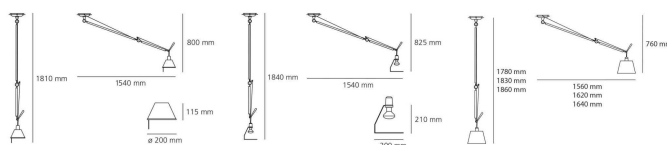

Aluminium

HALO A60 Dimmable

N/D° IPIP20

W	Dimensions	Luminous Flux (lm)	Color	Code	Product name
77W	H 31.5 inch		●	0629000A	Tolomeo suspension decentralized - Structure

Accessories

Code

	TOLOMEO SOSP.DEC.SOLO DIFFUSORE ANELLO	0325050A
	TOLOMEO SOSP.DEC.SOLO DIFF.METALLO	0371050A
	TOLOMEO SOSP.DEC.SOLO DIFF.PERGAMENA	0372050A
	TOLOMEO MEGA DIFF.PERG.320	0780010A
	TOLOMEO MEGA DIFF.PERG.360	0780020A
	TOLOMEO MEGA DIFF.RASO 320	0781010A
	TOLOMEO MEGA DIFF.RASO 360	0781020A
	TOLOMEO MEGA/DEC DIFFUSORE RASO D.240	0781050A