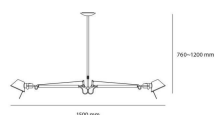

PRODUCT DATA SHEET

Tolomeo sospensione due bracci new

Cantilevered arms in polished aluminium; diffuser in matt anodised aluminium; joints in polished aluminium. The code refers to the luminaire's body only

Aluminium

HALO A60 Dimmable

N/D° IPIP20

W	Dimensions	Luminous Flux (lm)	Color	Code	Product name
154W	H 29.9 inch			A036400	Tolomeo Sospensione 2 Bracci Alluminio

Designers