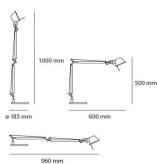

PRODUCT DATA SHEET

Tolomeo Table Midi

Table lamp, extension of the range of the Tolomeoseries. Maintaining the reduced dimensions of the diffuser of the Tolomeomicro, it increases the power to 9W and extends the dimensions of the structure and arms enabling it to be used on work tables and desks. The code is referred to the body lamp only

Aluminium ● Anthracite Grey ●

LED Dimmable

◆ N/D° IPIP20

| W | Dimensions | Luminous Flux (lm) | Color | Code | Product name |
|----|-------------|--------------------|-------|---------|----------------------------------|
| 9W | H 19.7 inch | 350lm | ● | A015100 | Tolomeo Midi Led aluminium |
| | | | ● | A015120 | Tolomeo Midi Led anthracite grey |