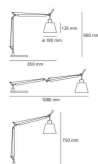

### Tolomeo Table Basculante

Base and cantilevered arms in polished aluminium; diffuser in parchment paper or in silk satin fabric on a plastic frame; joints in polished aluminium. System of spring balancing. The code refers to the luminaire's body only

Grey  Natural

HALO Only undimmable body

N/D° **IP20**

W	Dimensions	Luminous Flux (lm)	Color	Code	Product name
100W	H 26 inch		<input type="radio"/>	<a href="#">0947020A</a>	<a href="#">Tolomeo basculante tavolo - Satin 180</a>
			<input type="radio"/>	<a href="#">0947010A</a>	<a href="#">Tolomeo basculante tavolo - Parchment 180</a>