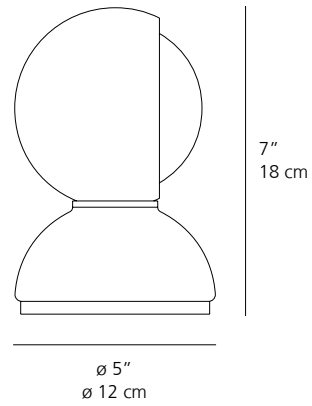

↗ Eclisse PVD

Technical Data

Eclisse PVD Table

● Black PVD	● Mirror PVD	● Gold PVD	● Copper PVD

Light Source	Voltage

LED, CFL, INC max 25W E12/G16.5	120V

Description

- Direct and diffused emission
- On/off switch on cord
- Physical Vapour Deposition (PVD) Sputtering Finishing