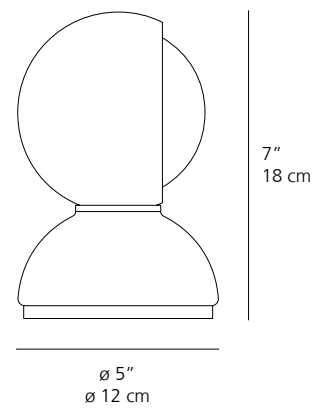

↗ Eclisse

Technical Data

Eclisse Table

○	●
Polished White	Polished Orange

Description

- Direct and diffused emission
- On/off switch on cord

Light Source	Voltage
LED, CFL, INC max 25W E12/G16.5	120V

↗ Eclisse PVD