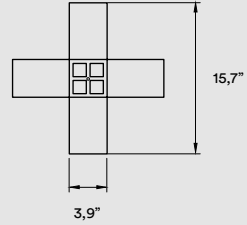

REF.

CAR SP LED DIM UL

LIGHT SOURCE

120 - 277V: Dimmable 0-10V & TRIAC

Driver:

Constant Current 700mA

LED Integrated:

Led module

2700K / 4000K, CRI≥90, 25W, 50-60Hz, 1462 lm*

*Measurements obtained by theoretical calculations at LZf using ivory white shades. Veneer Ref: 20 Ivory White.

PACKAGING

Box Size: 16 × 16 × 19"

Box Volume: 2,8 ft³

Weight: Gross - 10,4 Lb | Net - 6,4 Lb

MATERIALS & COMPONENTS

Wood Veneer Shade

Matt Satin Acrylic Diffuser

Brushed Nickel Metal Trims & Canopy: ø 6,7"

Steel Cable: 8 ft drop

Transparent Electrical Cable: 8 ft drop

FINISHES

WOOD VENEER

	20 Ivory White		28 Blue
	21 Natural Cherry		29 Grey
	22 Natural Beech		30 Turquoise
	24 Yellow		31 Chocolate
	25 Orange		33 Pale Rose
	26 Red