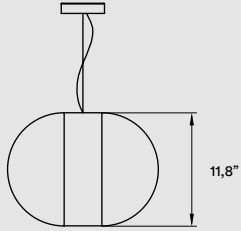

REF.

CAR SP LED DIM UL

LIGHT SOURCE

120 - 277V: Dimmable 0-10V & TRIAC

Driver:

Constant Current 700mA

LED Integrated:

Led module

2700K / 4000K, CRI≥90, 25W, 50-60Hz, 1462 lm*

*Measurements obtained by theoretical calculations at LZf using ivory white shades. Veneer Ref: 20 Ivory White.

PACKAGING

Box Size: 16 × 16 × 19"

Box Volume: 2,8 ft³

Weight: Gross - 10,4 Lb | Net - 6,4 Lb

MATERIALS & COMPONENTS

Wood Veneer Shade

Matt Satin Acrylic Diffuser

Brushed Nickel Metal Trims & Canopy: ø 6,7"

Steel Cable: 8 ft drop

Transparent Electrical Cable: 8 ft drop

FINISHES

WOOD VENEER

	20 Ivory White		28 Blue
	21 Natural Cherry		29 Grey
	22 Natural Beech		30 Turquoise
	24 Yellow		31 Chocolate
	25 Orange		33 Pale Rose
	26 Red