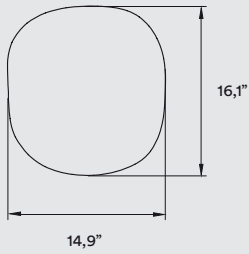

REF.

G6 A LED DIM UL

LIGHT SOURCE

ADA Compliant

120 - 277V: Dimmable 0-10V & TRIAC

Driver:

Constant Current 500mA

LED Integrated:

Led module

2700K, CRI90, 20W, 50-60Hz, 1469 lm*

4000K, CRI90, 20W, 50-60Hz, 1672 lm*

*Measurements obtained by photometric laboratory tests using ivory white shades. Veneer Ref: 20 Ivory White.

PACKAGING

Box Size: 20 x 20 x 13"

Box Volume: 2,9 ft³

Weight: Gross - 8,6 Lb | Net - 3,3 Lb

MATERIALS & COMPONENTS

Wood Veneer Shade

Matt Satin Acrylic Frontal Diffuser

White Enamel Metal Back Plate

FINISHES

WOOD VENEER

20 Ivory White	28 Blue
21 Natural Cherry	29 Grey
22 Natural Beech	30 Turquoise
24 Yellow	31 Chocolate
25 Orange	33 Pale Rose
26 Red