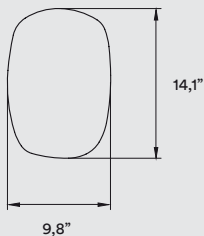

REF.

G5 A LED DIM UL

LIGHT SOURCE

ADA Compliant

120 - 277V: Dimmable 0-10V & TRIAC

Driver:

Constant Current 500mA

LED Integrated:

Led module

2700K, CRI≥90, 17W, 50-60Hz, 1102 lm*

4000K, CRI≥90, 17W, 50-60Hz, 1254 lm*

*Measurements obtained by photometric laboratory tests using ivory white shades. Veneer Ref: 20 Ivory White.

PACKAGING

Box Size: 17 × 12 × 11"

Box Volume: 1,1 ft³

Weight: Gross - 5,1 Lb | Net - 2,2 Lb

MATERIALS & COMPONENTS

Wood Veneer Shade

Matt Satin Acrylic Frontal Diffuser

White Enamel Metal Back Plate

FINISHES

WOOD VENEER

- 20 Ivory White
- 28 Blue
- 21 Natural Cherry
- 29 Grey
- 22 Natural Beech
- 30 Turquoise
- 24 Yellow
- 31 Chocolate
- 25 Orange
- 33 Pale Rose
- 26 Red