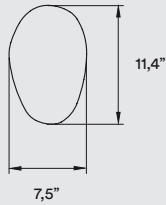

REF.

G2 A GX53 UL

LIGHT SOURCE

ADA Compliant

120V

GX53 Lamp Holder

Recommended Bulb - Included
LED Slim lamp 7 W, 350 lm*

*Measurements obtained by theoretical calculations at LZf using ivory white shades & recommended bulbs.

Veneer Ref: 20 Ivory White.

PACKAGING

Box Size: 29 x 9 x 17"

Box Volume: 0,9 ft³

Weight: Gross - 2,9 Lb | Net - 1,3 Lb

MATERIALS & COMPONENTS

Wood Veneer Shade

Matt Satin Acrylic Frontal Diffuser

White Enamel Metal Back Plate

FINISHES

WOOD VENEER

20 Ivory White	28 Blue
21 Natural Cherry	29 Grey
22 Natural Beech	30 Turquoise
24 Yellow	31 Chocolate
25 Orange	33 Pale Rose
26 Red