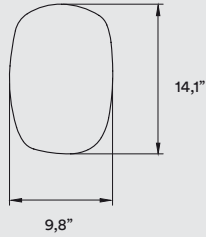

REF.

G5 A GX53 UL

LIGHT SOURCE

ADA Compliant

120V

GX53 Lamp Holder

Recommended Bulb - Included
LED Slim lamp 7 W, 350 lm*

*Measurements obtained by theoretical calculations at LZf using ivory white shades & recommended bulbs.
Veneer Ref: 20 Ivory White.

PACKAGING

Box Size: 17 x 12 x 11"

Box Volume: 1,1 ft³

Weight: Gross - 4,9 Lb | Net - 2 Lb

MATERIALS & COMPONENTS

Wood Veneer Shade

Matt Satin Acrylic Frontal Diffuser

White Enamel Metal Back Plate

FINISHES

WOOD VENEER

20 Ivory White	28 Blue
21 Natural Cherry	29 Grey
22 Natural Beech	30 Turquoise
24 Yellow	31 Chocolate
25 Orange	33 Pale Rose
26 Red