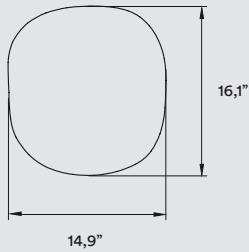

REF.

G6 A GX53 UL

LIGHT SOURCE

ADA Compliant

120V

GX53 Lamp Holder

Recommended Bulb - Included
LED Slim lamp 7 W, 350 lm*

*Measurements obtained by theoretical calculations at LZf using ivory white shades & recommended bulbs.
Veneer Ref: 20 Ivory White.

PACKAGING

Box Size: 20 x 20 x 13"

Box Volume: 2,9 ft³

Weight: Gross - 8,6 Lb | Net - 3,3 Lb

MATERIALS & COMPONENTS

Wood Veneer Shade

Matt Satin Acrylic Frontal Diffuser

White Enamel Metal Back Plate

FINISHES

WOOD VENEER

20 Ivory White	28 Blue
21 Natural Cherry	29 Grey
22 Natural Beech	30 Turquoise
24 Yellow	31 Chocolate
25 Orange	33 Pale Rose
26 Red