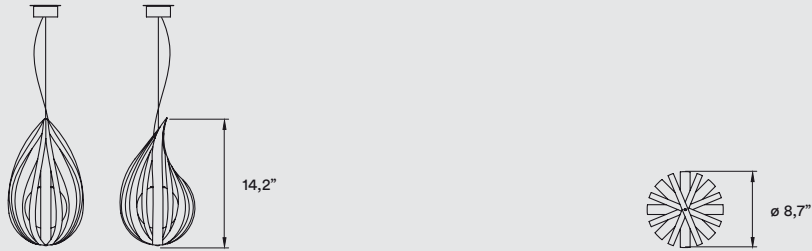

REF.

RDROP SM UL

LIGHT SOURCE

120V

Recommended Bulbs - Included

G9 Lamp Holder
LED DIM 5W, 228 lm*

*Measurements obtained by theoretical calculations at LZf using ivory white shades & recommended bulbs.
Veneer Ref: 20 Ivory White.

PACKAGING

Box size: 17 × 12 × 11"

Box volume: 1,1 ft³

Weight: Gross - 4,9 Lb | Net - 1,9 Lb

MATERIALS & COMPONENTS

Wood Veneer Shade

Frosted Glass Ball

Nickel Metal Canopy: ø 3,2" - disc ø 4,5"

Steel Cable: 8 ft drop

Transparent Electrical Cable: 8 ft drop

FINISHES

WOOD VENEER

	20 Ivory White		28 Blue
	21 Natural Cherry		29 Grey
	22 Natural Beech		30 Turquoise
	24 Yellow		31 Chocolate
	25 Orange		33 Pale Rose
	26 Red