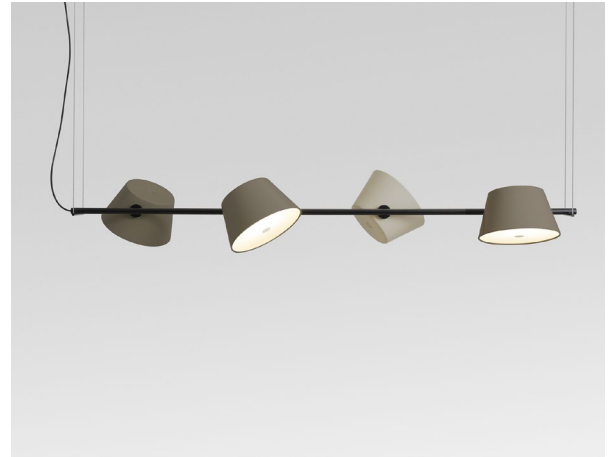

Tam Tam

Fabien Dumas

marset

Tam Tam 6

Tam Tam 4

These new members of the Tam Tam family fit more multipurpose spaces, either long or narrow, lighting bars, a reading corner or an area of transit.

Tam Tam 6

6x E26 LED TYPE A 11W

Tam Tam 4

4x E26 LED TYPE A 11W

120 V - 60 Hz

Shade

- Black semi-matt (RAL 9011)
- Off-white semi-matt (RAL 1013)
- Sand semi-matt (RAL 7032)
- Silver grey semi-matt (RAL 7001)
- Olive yellow semi-matt (RAL 1020)
- Orange semi-matt (RAL 2000)
- Brown grey semi-matt (RAL 7013)

Structure

- Black semi-matt (Ral 9011)

Metal structure lacquered in black. Lacquered aluminum lampshades adjustable 360° in any direction. An opal methacrylate diffuser filters the light. Each lampshade can be personalized in black, off-white, orange, grey brown, sand, grey silver and yellow olive.