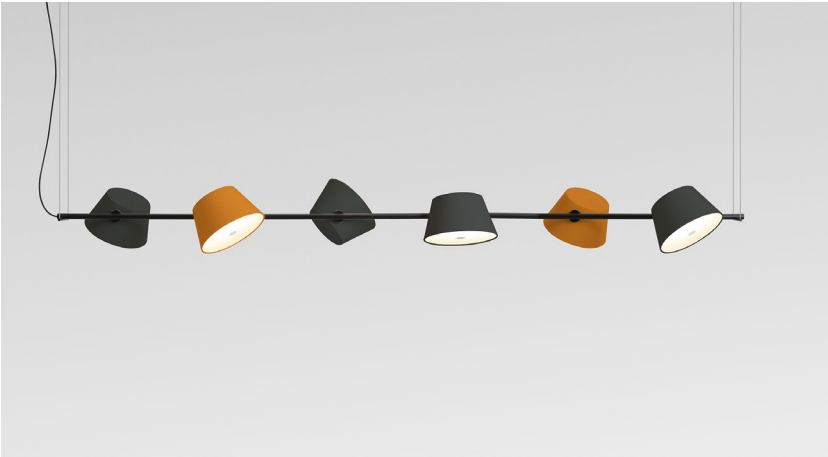

Tam Tam

Fabien Dumas

marset

Tam Tam 6

Tam Tam 4

These new members of the Tam Tam family fit more multipurpose spaces, either long or narrow, lighting bars, a reading corner or an area of transit.

Tam Tam 6

6x E26 LED TYPE A 11W

Tam Tam 4

4x E26 LED TYPE A 11W

120 V - 60 Hz

Shade

- Black semi-matt (RAL 9011)
- Off-white semi-matt (RAL 1013)
- Sand semi-matt (RAL 7032)
- Silver grey semi-matt (RAL 7001)
- Olive yellow semi-matt (RAL 1020)
- Orange semi-matt (RAL 2000)
- Brown grey semi-matt (RAL 7013)

Structure

- Black semi-matt (Ral 9011)

Metal structure lacquered in black. Lacquered aluminum lampshades adjustable 360° in any direction. An opal methacrylate diffuser filters the light. Each lampshade can be personalized in black, off-white, orange, grey brown, sand, grey silver and yellow olive.