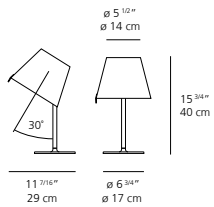

EMISSION

adjustable diffuser for direct or indirect lighting

LIGHT SOURCE

LED, CFL, INC
max 60W E12/G16.5

DIMMING FEATURE

on/off switch on cord

DIMENSIONS

FINISH