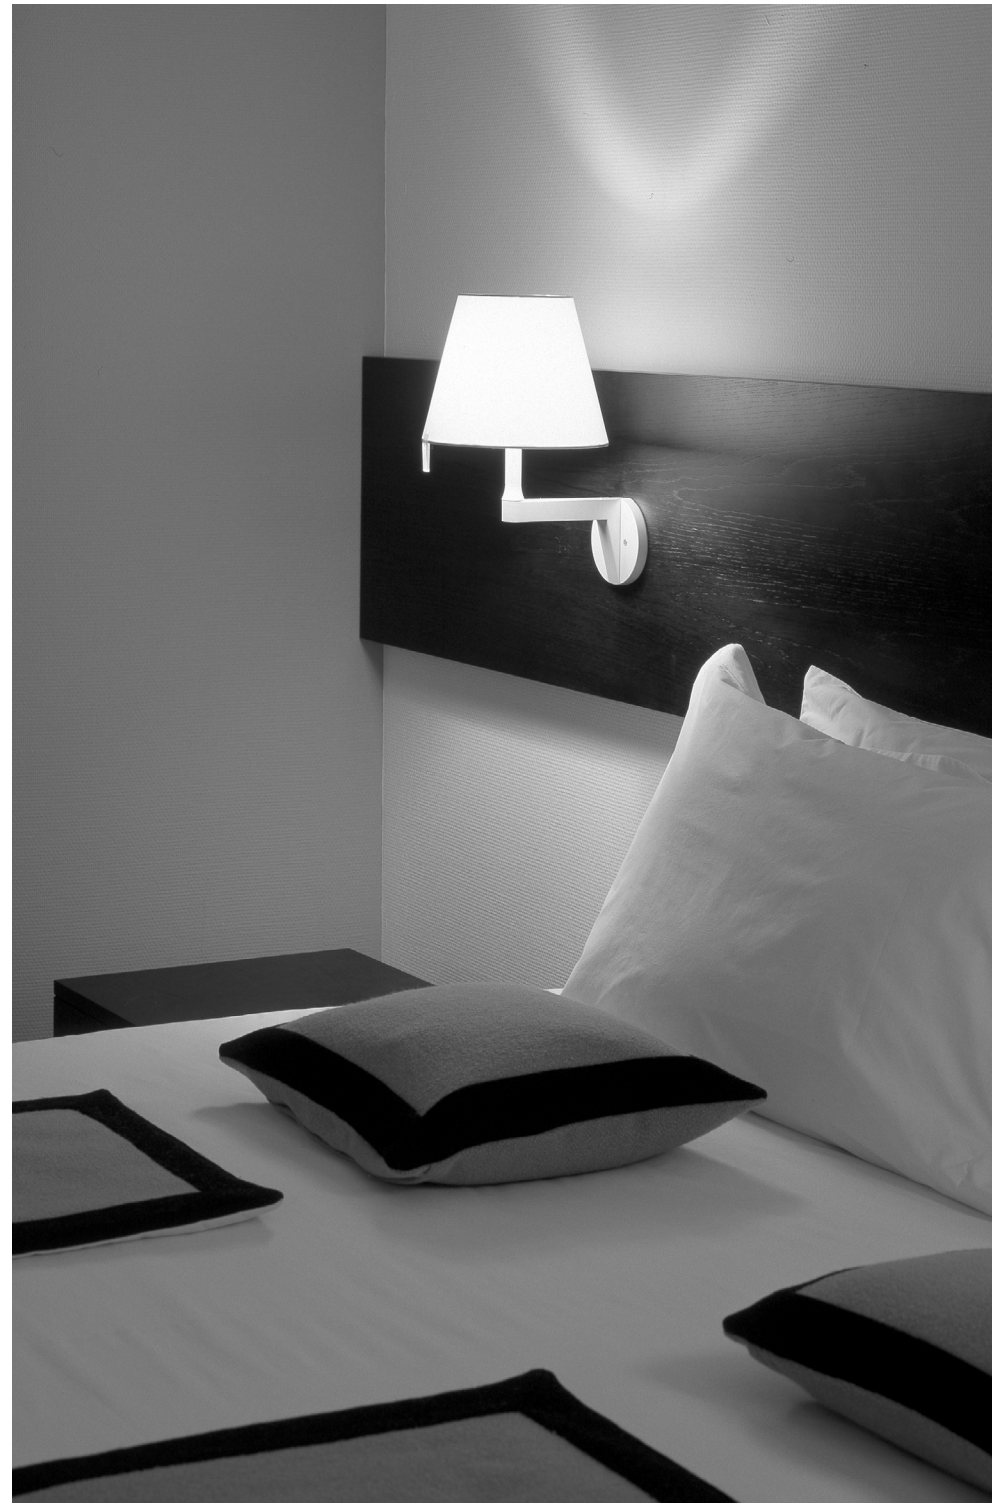

Since 2004, Gardère has served as Artistic Director for visual arts exhibitions held alongside The Kennedy Center's "World Stages" international live performance programming.

TRANSITIONAL

Available in elegant shades of bronze or grey
Melampo complements any modern environment
with its design at a crossroad of classic and modern
lighting - a fixture capable of complementing solid
or patterned backgrounds.

INGENUITY

Melampo's functionality lies in its adaptable and flexible form. Its shade allows a beautiful metamorphosis into three positions to meet the need of any light direction or focus: straight downward light, slanted downward light, or upward light. The mini table and wall versions adjust to two positions: full upward and slanted downward.

TIMELESS

Melampo's shape is reminiscent of the timeless go-to lamp shape. Composed of a zamac base, a matte finish, and a satin polycarbonate lampshade, Melampo transcends time.

MELAMPO table

MELAMPO MINI table