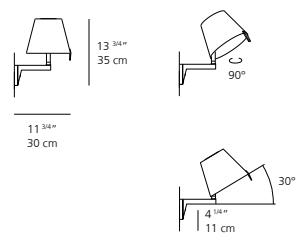

MELAMPO MINI wall

EMISSION

adjustable diffuser for direct and indirect lighting

LIGHT SOURCE

LED, CFL, INC
max 60W E12/G16.5

DIMMING FEATURE

On/off switch on body; dimmable via wall switch

DIMENSIONS