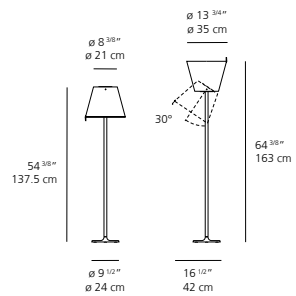

MELAMPO floor

EMISSION

adjustable diffuser for direct or indirect lighting

LIGHT SOURCE

LED, CFL, INC
max 2x75W E26/A19

DIMMING FEATURE

on/off switch on cord

DIMENSIONS