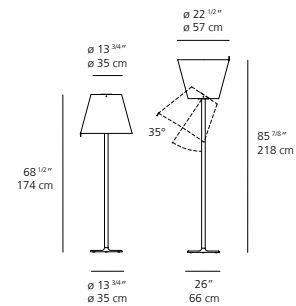

DIMENSIONS

FINISH

grey
bronze

CERTIFICATIONS

c.UL.us listed