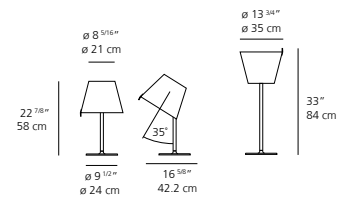

DIMENSIONS

FINISH

grey
bronze

CERTIFICATIONS

c.UL.us listed