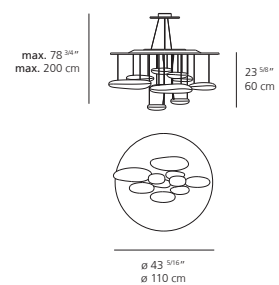

DIMENSIONS

ø 27 5/8"
ø 70 cm

FINISH

■ stainless steel

CERTIFICATIONS

c.UL.us listed

MERCURY LED ceiling

EMISSION

indirect

LIGHT SOURCE

LED
2x35W 3000K >80CRI

DIMMING FEATURE

dimnable

DIMENSIONS

ø 43 5/8"
ø 110 cm

FINISH

DIMENSIONS

FINISH
■ stainless steel

CERTIFICATIONS
c.UL.us listed

MERCURY LED suspension

EMISSION
indirect

LIGHT SOURCE
LED
2x35W 3000K >80CRI

DIMMING FEATURE
dimmable

DIMENSIONS