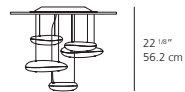

DIMENSIONS

ø 27 5/8"
ø 70 cm

FINISH

■ stainless steel

CERTIFICATIONS

c.UL.us listed

MERCURY LED ceiling

EMISSION