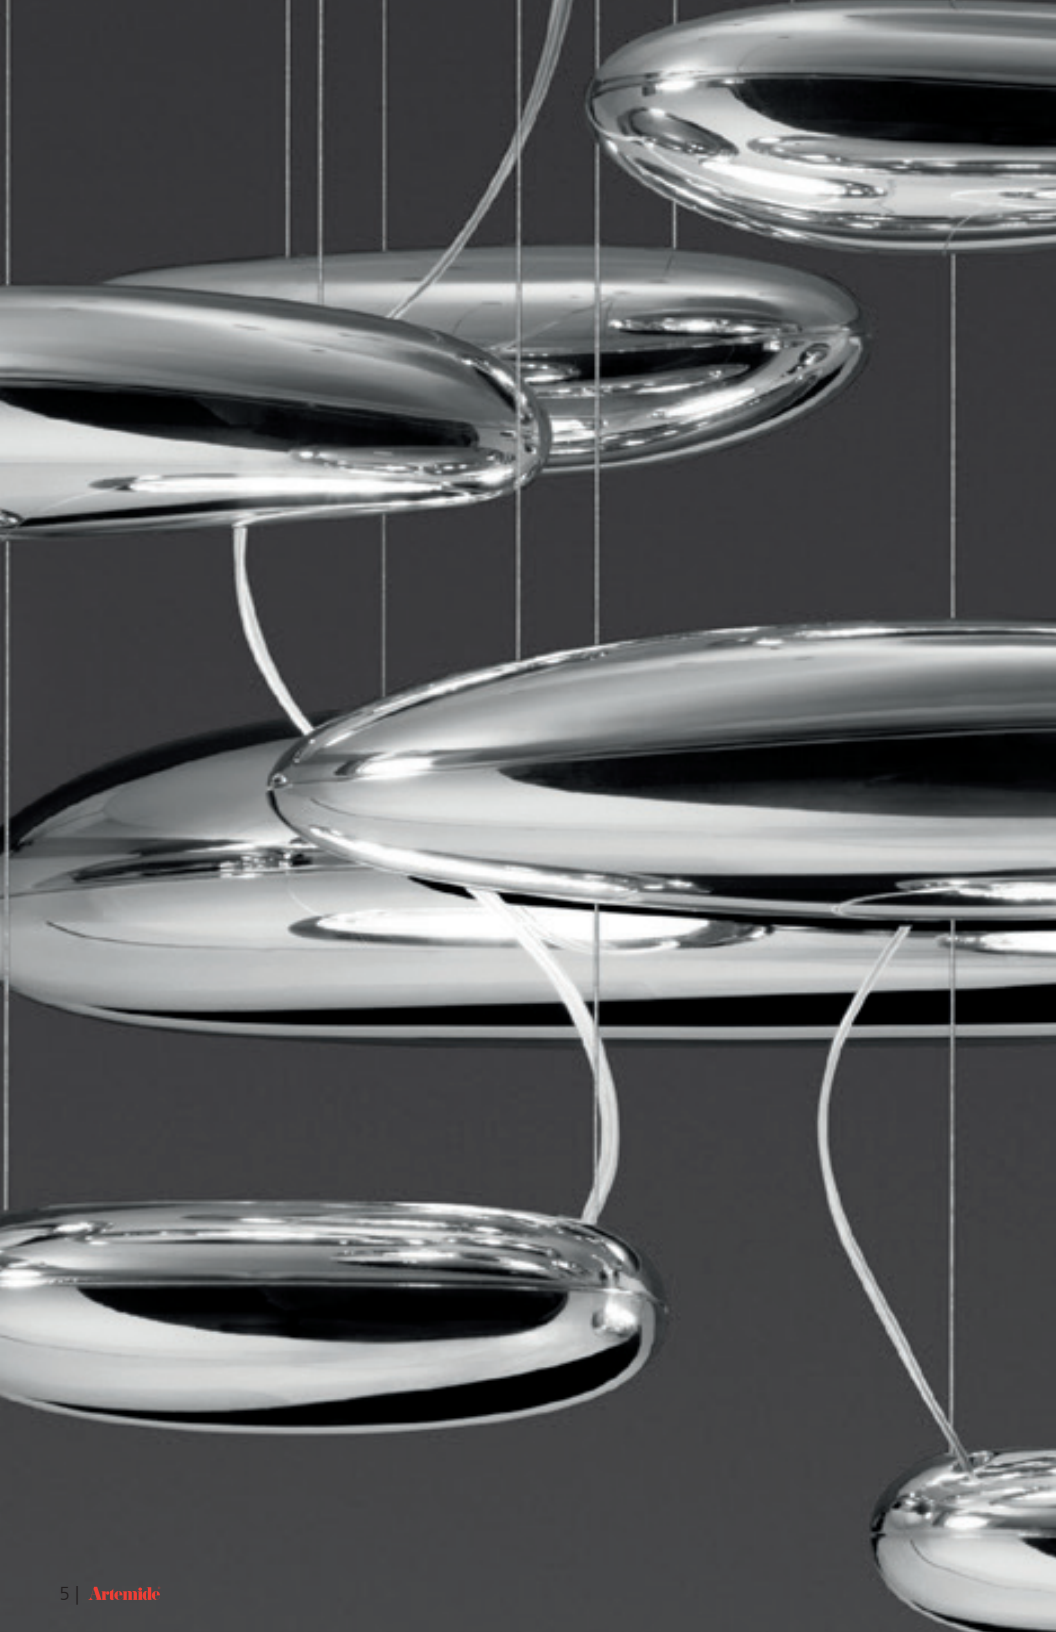

The light projected by two of Mercury's floating pebbles bounces off their biomorphic surfaces, reflecting the dynamics of natural light and movement amongst the sculptural fixture's surrounding environment.

INGENUITY

"A ceiling fixture that places a floating assembly of large pebbles below a simple modern aluminum disc. These in turn reflect each other, bouncing light between their taught biomorphic surfaces and reflecting the environment around them. During the day, the piece acts as a sculptural object reflecting the dynamics of natural light and movement of people around them."

- Ross Lovegrove

FLUIDITY

Considering Mercury is the only liquid metallic element that exists, the light fixture defies its solid metal appearance, having its elements flow lightly.

HARMONY

Part of the Hydro series, Mercury's design embodies the motion of water. The pebbles move in unison, bringing a modern sense of harmony and togetherness to any interior.