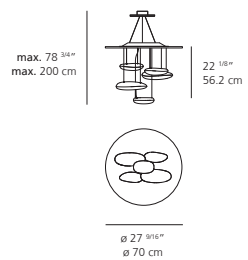

DIMENSIONS

FINISH
■ stainless steel

CERTIFICATIONS
c.UL.us listed