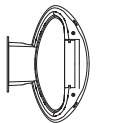

MESMERI wall

MESMERI LED wall

EMISSION

indirect and diffused

LIGHT SOURCE

LED
28W 3000K >80CRI
OR
28W 2700K >90CRI

DIMMING FEATURE

non dimmable

DIMENSIONS

3 1/4"
8.2 cm

9 1/8"
23.1 cm

5"
12.6 cm

13 1/2"
34 cm

FINISH

- white
- silver/grey
- polished aluminum
- satin copper

CERTIFICATIONS