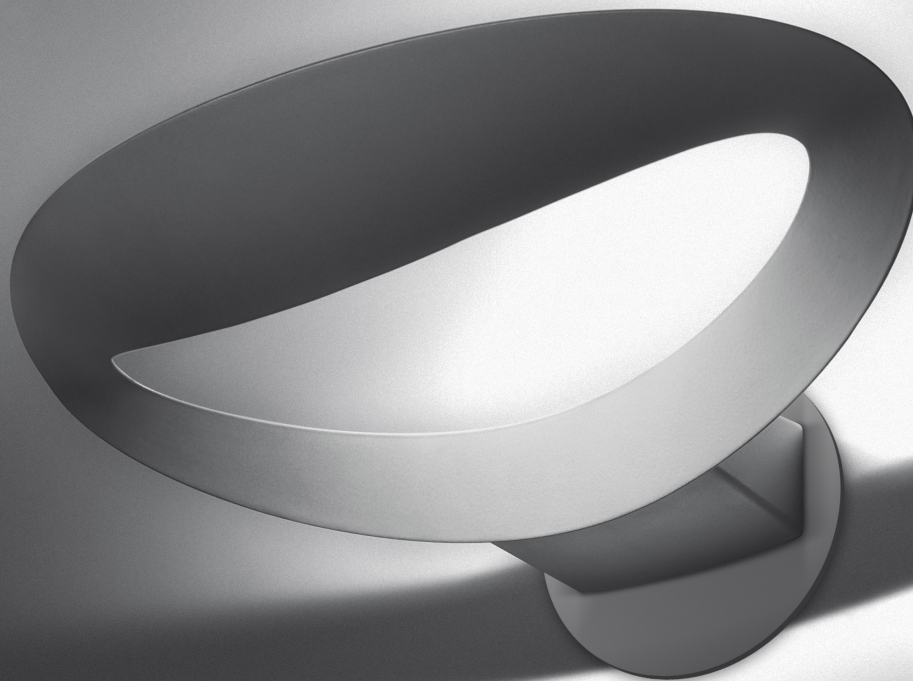

MESMERI

BY
ERIC SOLÈ

Artemide®

ERIC SOLÈ

With a desire for overall simplicity, French designer Eric Solè created functional, futuristic works of art with soft curves which look as good in the dark as when illuminated.

ELEGANCE

The gently curved aluminum structure of Mesmeri exudes effortless elegance. Its supple lines encase and mask the internal light source emitting upwards.

REIMAGINED

Mesmeri's dimmable 300 watt halogen light has been reimagined with LED, to adapt to today's standards of intelligent, eco-friendly, and energy efficient lighting.

ACCENT

Mesmeri is an elegant wall lamp that will compliment and animate any interior space with character, whether residential or commercial. Its attractiveness lies in its curve-shaped diffuser, round wall support bracket in die-cast aluminum, and specular aluminum reflector.

DIMENSIONS

3 1/4"
8.2 cm

9 1/8"
23.1 cm

5"
12.6 cm

13 1/2"
34 cm

FINISH

- white
- silver/grey
- polished aluminum
- satin copper

CERTIFICATIONS