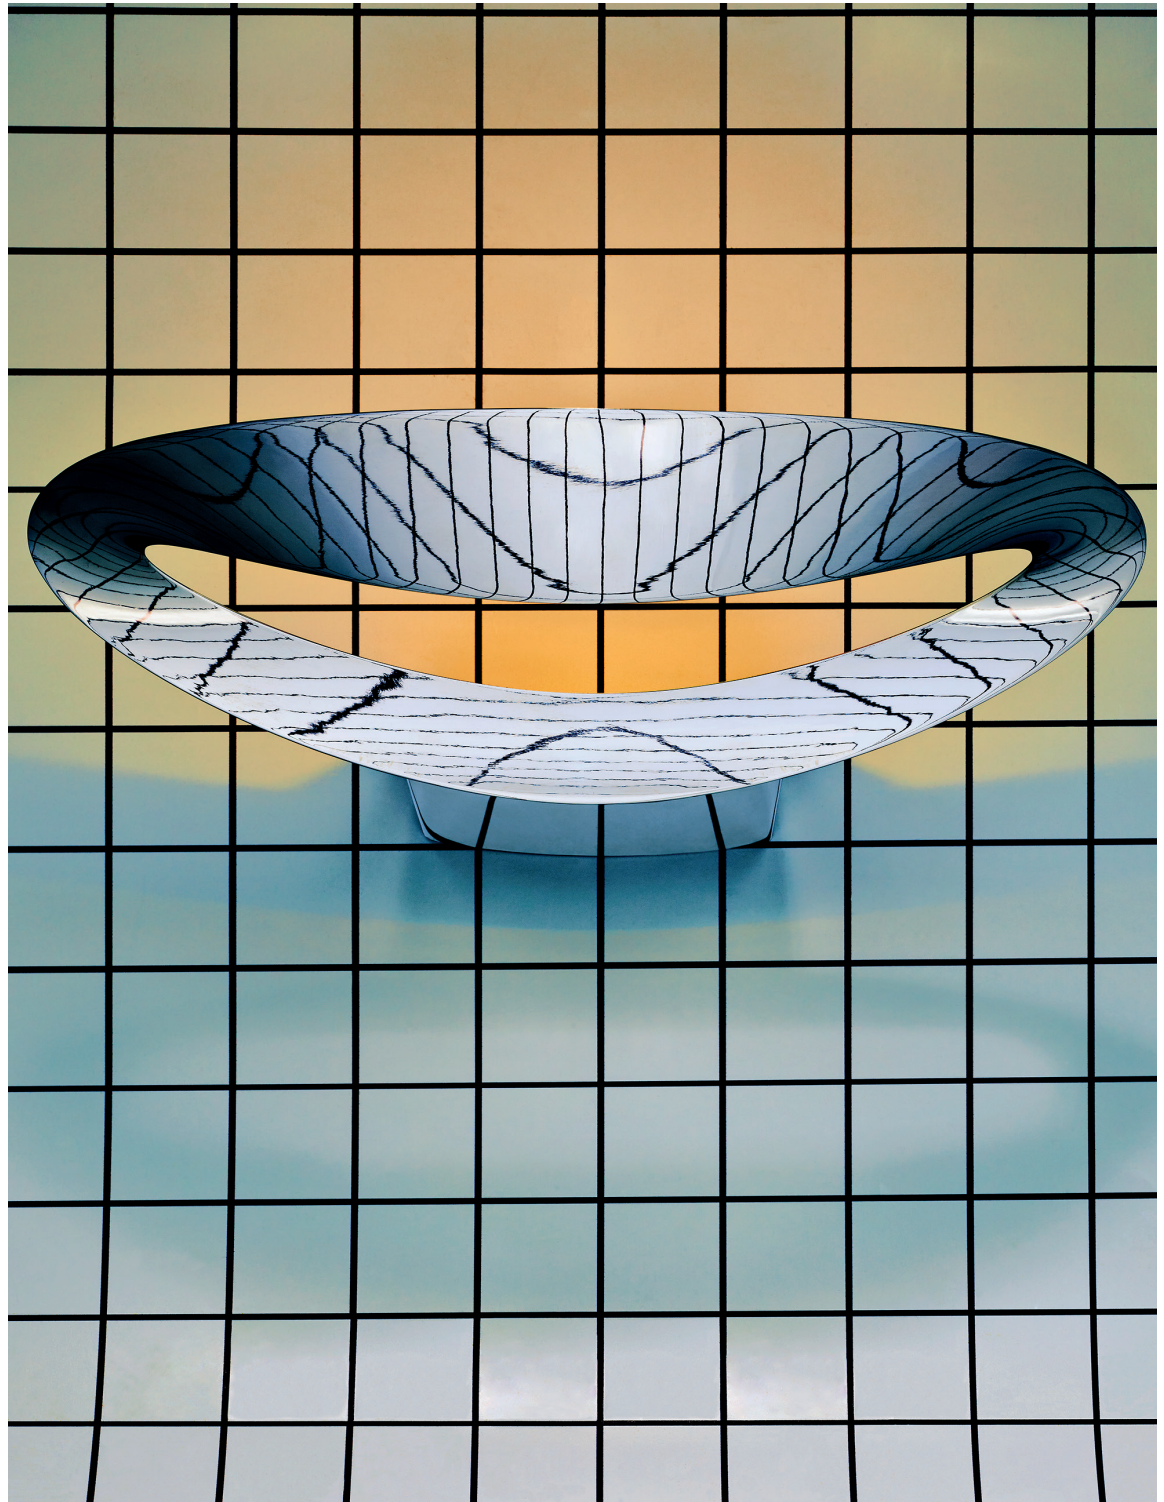

MESMERI wall

MESMERI LED wall

EMISSION

indirect and diffused

LIGHT SOURCE

LED
28W 3000K >80CRI
OR
28W 2700K >90CRI

DIMMING FEATURE

non dimmable

DIMENSIONS

3 1/4"
8.2 cm

9 1/8"
23.1 cm

5"
12.6 cm

13 1/2"
34 cm

FINISH

- ☐ white
- ☐ silver/grey
- ☐ polished aluminum
- ☐ satin copper

CERTIFICATIONS

c.UL.us listed