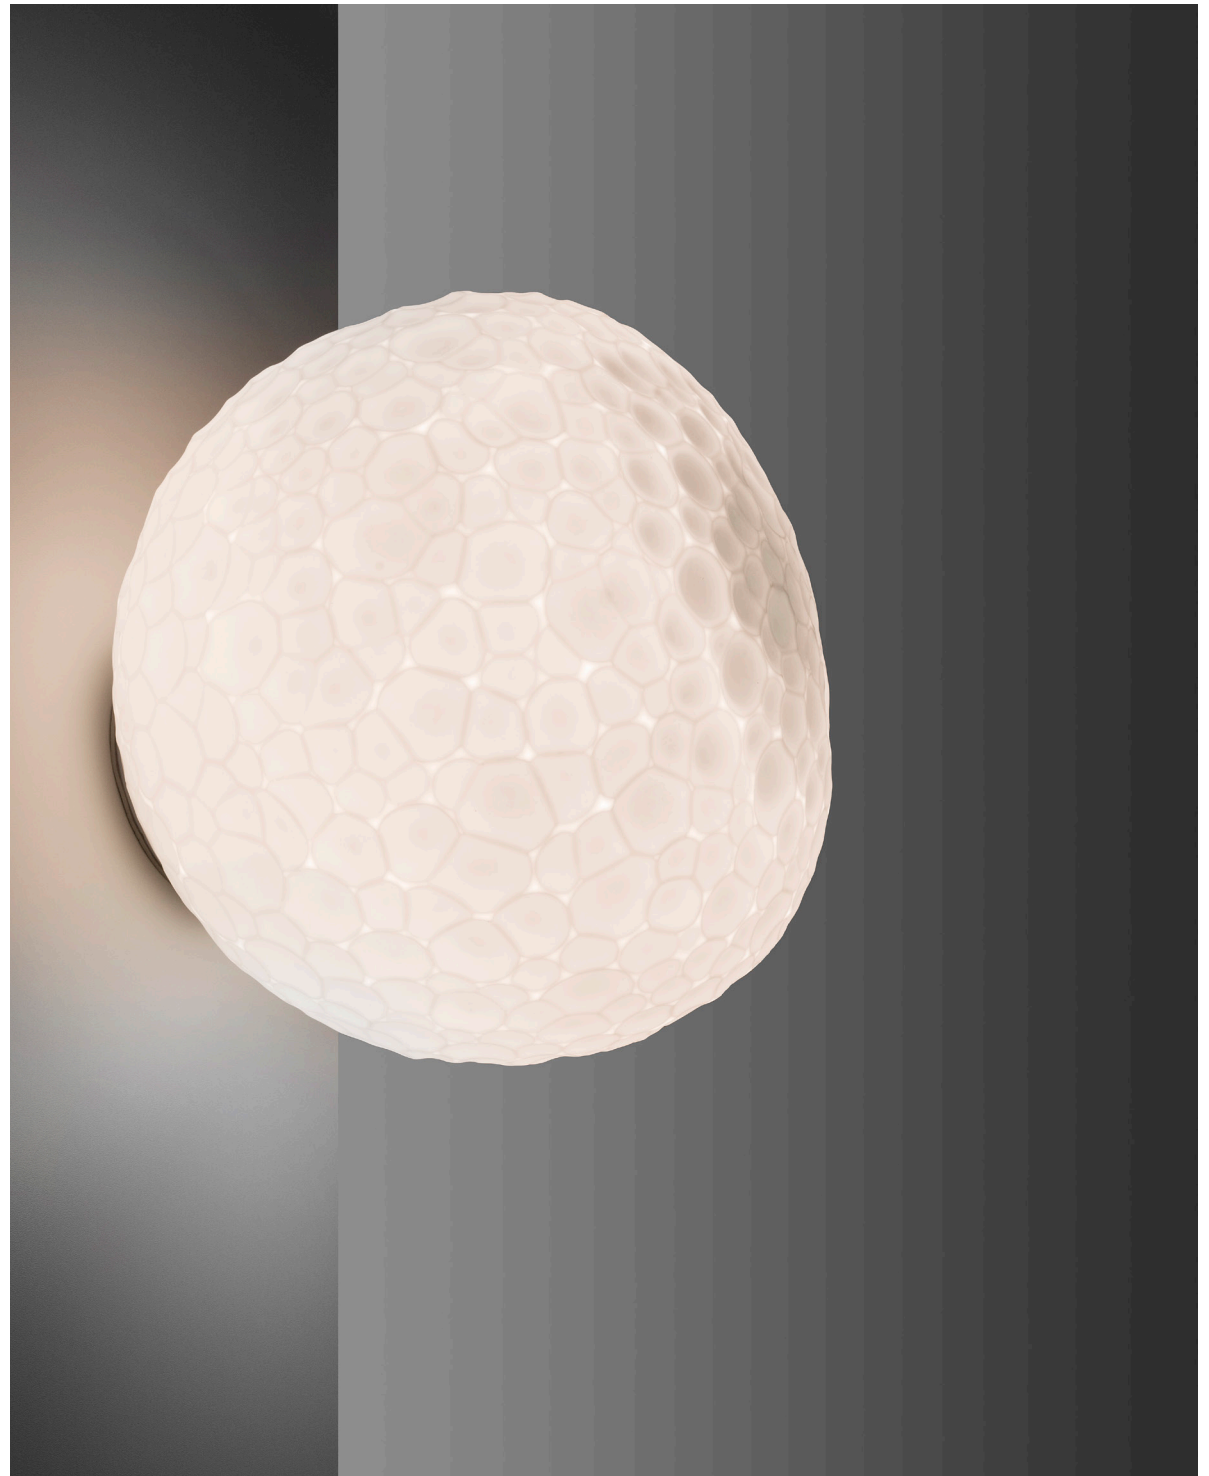

Savoir-Faire

Meteorite's stunning aesthetic is handcrafted of Venetian glass. The handblown double layer artistic glass pattern is inspired by nature's organic textures, and is obtained by a succession of glass molding, frosting, sandblasting, and acid etching techniques.

Distinct

Each fixture is handmade and the subtle nuances succeed in making every light fixture distinct. In the evolution of lighting, Meteorite resides ahead of time in light dispersion and aesthetics.

Duality

An evolution in lighting fixtures, Meteorite's intricate glass pattern serves as a stellar design piece, even when turned off.

Meteorite Table

METEORITE 15

5 7/8"
15 cm

5 7/16"
13.8 cm

∅ 2 3/8"
∅ 6 cm