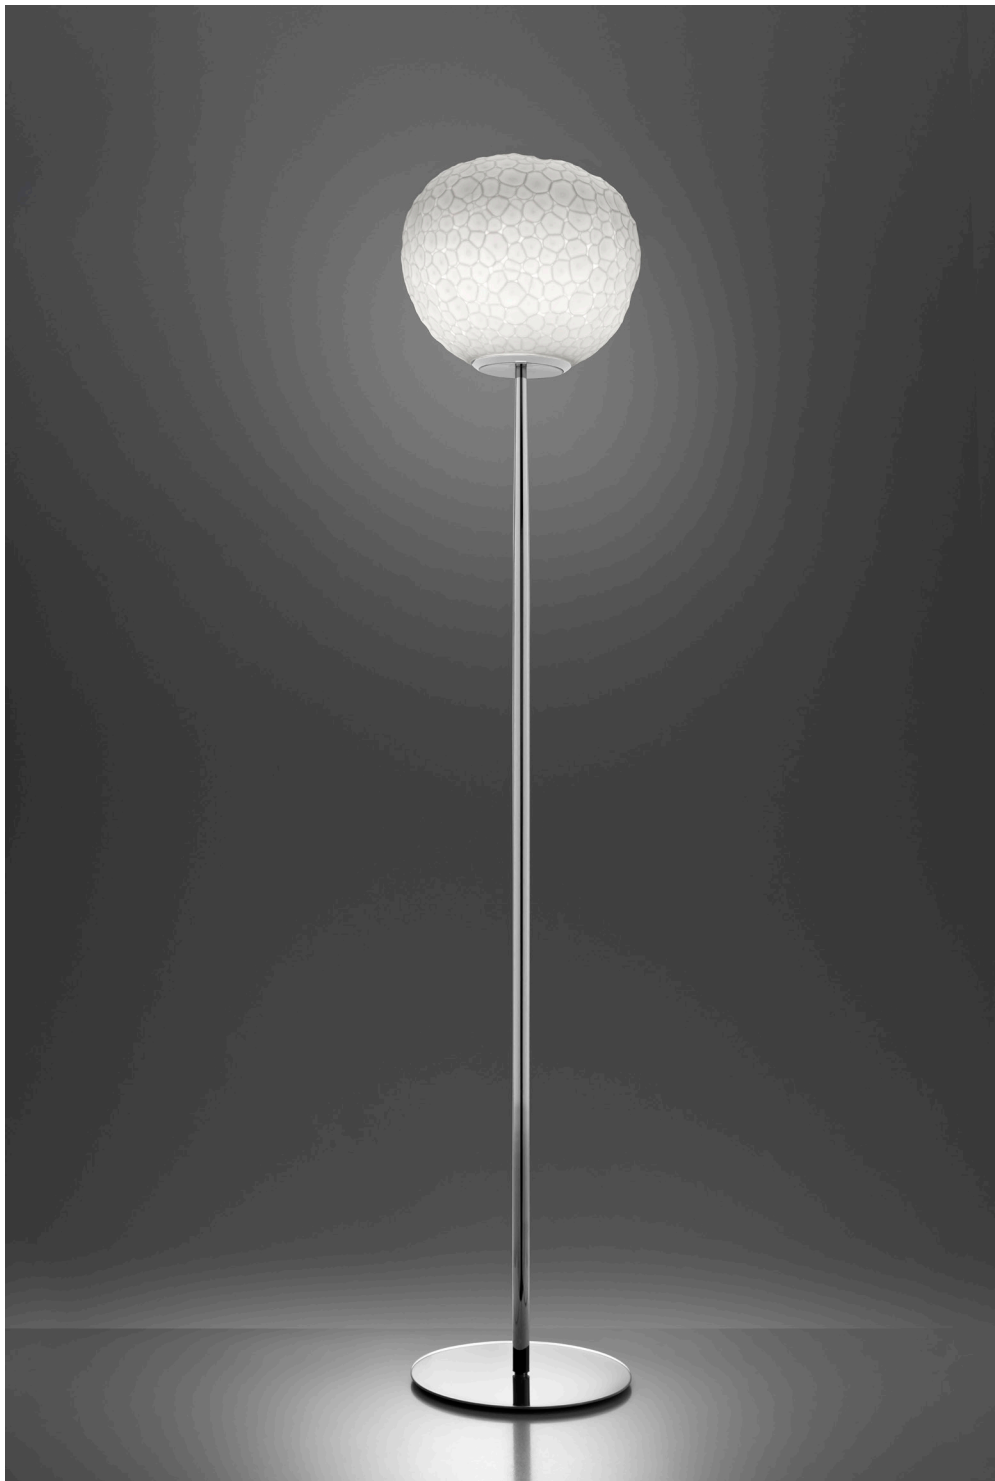

METEORITE

Meteorite Floor

13 ³/₄ "
35 cm

69 ¹³/₁₆ "
177.3 cm

∅ 12 ⁵/₈ "
∅ 32 cm

EMISSION	Diffused
LIGHT SOURCE	LED, HAL Max 100W E26/A19
DIMMING FEATURE	Dimmer on cord
FINISH	○ White
CERTIFICATIONS	IP20