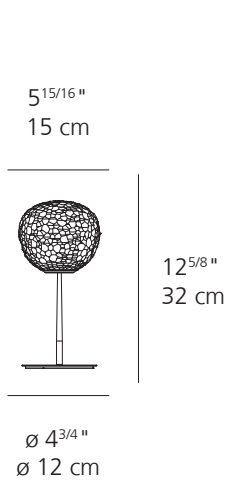

Meteorite with stem Table

METEORITE WITH STEM 15