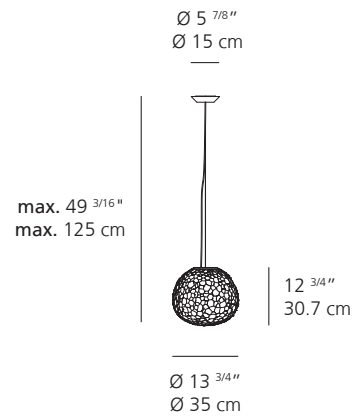

METEORITE 48