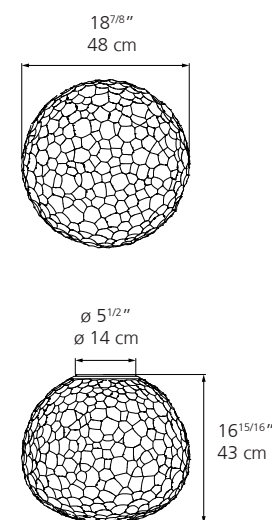

METEORITE 15