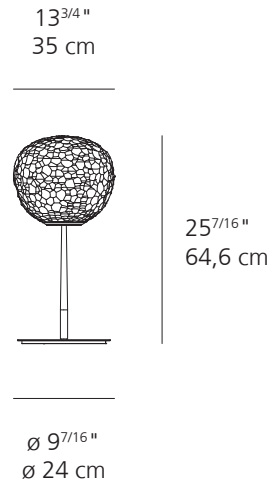

Duality

An evolution in lighting fixtures, Meteorite's intricate glass pattern serves as a stellar design piece, even when turned off.

Meteorite Table

METEORITE 15

5 7/8"
15 cm

5 7/16"
13.8 cm

∅ 2 3/8"
∅ 6 cm

METEORITE 35

13 3/4"
35 cm

12 1/16"
30.7 cm

∅ 4 11/16"
∅ 12 cm

METEORITE 48

18 7/8"
48 cm

16 15/16"
43 cm

∅ 5 1/2"
∅ 14 cm

METEORITE 48

EMISSION	Diffused
LIGHT SOURCE	LED, CFL, INC Max 100W E26/A19
DIMMING FEATURE	Dimmer on cord
FINISH	○ White
CERTIFICATIONS	IP20

Meteorite with stem Table

METEORITE WITH STEM 15

METEORITE WITH STEM 35

METEORITE

Meteorite Floor

13 ³/₄ "
35 cm

69 ¹³/₁₆ "
177.3 cm

∅ 12 ⁵/₈ "
∅ 32 cm

EMISSION	Diffused
LIGHT SOURCE	LED, HAL Max 100W E26/A19
DIMMING FEATURE	Dimmer on cord
FINISH	○ White
CERTIFICATIONS	IP20

Meteorite Suspension