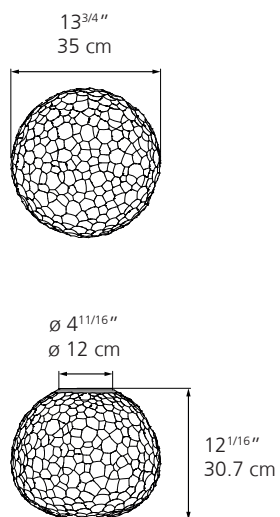

METEORITE 48