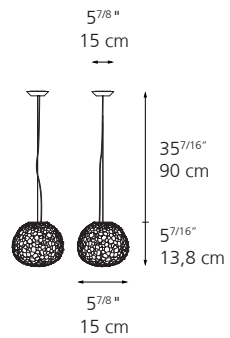

Meteorite Suspension

METEORITE 15