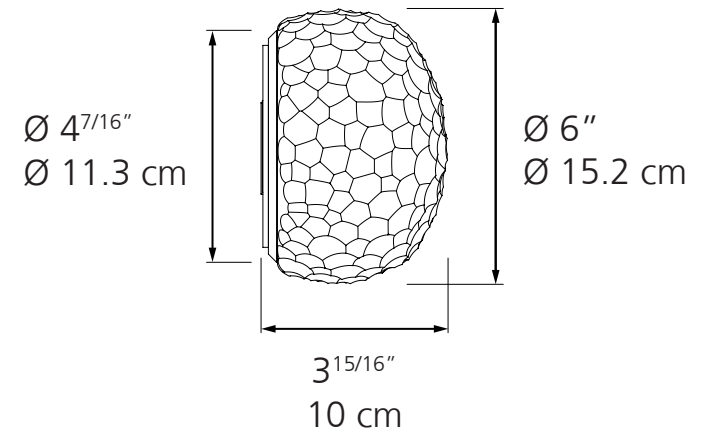

Meteorite Mini Wall/Ceiling

EMISSION	Diffused
LIGHT SOURCE	7W C.O.B
DIMMING FEATURE	Dimmable 2-wire
CCT	3000K
CRI	90
DELIVERED LUMENS	285lm
FINISH	○ White
CERTIFICATIONS	ADA, IP20