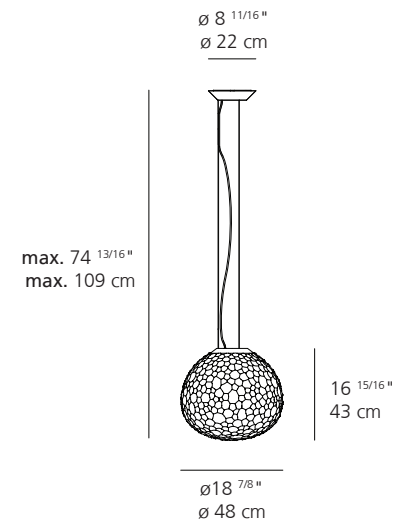

METEORITE 48

METEORITE 15