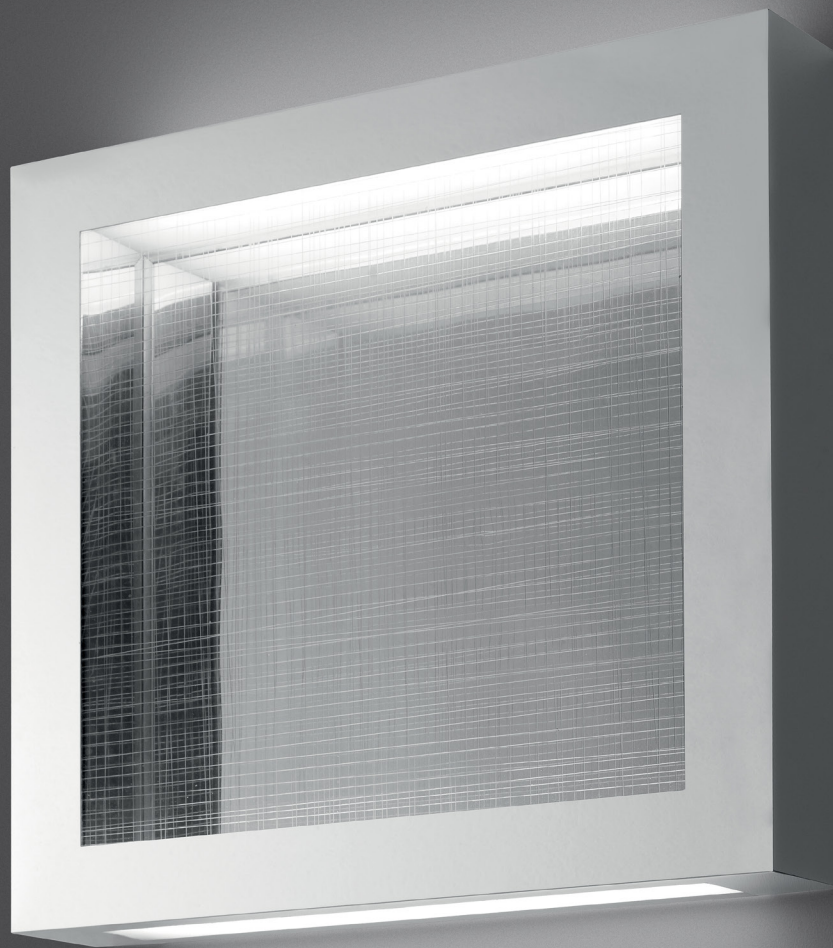

ALTROVE

BY
CARLOTTA DE BEVILACQUA

CARLOTTA DE BEVILACQUA

Architect, designer and above all humanist, Carlotta de Bevilacqua has been a force in contemporary lighting since the 1980's. A pioneer in LED research and implementation, she created the concept "The Human Light" in which lighting encourages not only the well-being of those who live, work and interact with it, but also the planet.

As interested in science of light as the sensory experience, de Bevilacqua seeks to create synergy between products and users through accessible, experimental design. A life-force at Artemide for nearly 4 decades, in addition to her own studio she oversees Danese Milano creating minimal, yet elegant, products which further complement the built environment.

In addition to widespread recognition for her work, in 2011, she received a Red Dot Design Award for the Algoritmo and Copernico.

MODULAR

Combined in creative configurations, Altrove embraces a solid geometric shape and can be tiled in various numbers to create a desired modern lighting solution for either residential or commercial environments.

AMBIANCE

Two openings along the two opposing sides of the perimeter structure enable a wall washer emission. The intensity of light can be controlled to fulfill a warm ambiance.

MODERN

Altrove's modern design and sleek shape are composed of a mirrored stainless steel perimeter and a matte finish prismoptic lateral diffuser. It features mirrored polished aluminum reflectors and an engraved transparent methacrylate front diffuser.