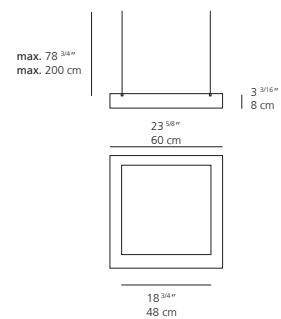

LIGHT SOURCE

FLU

2x55W 2G11/TT5

DIMMING FEATURE

dimmable

DIMENSIONS

FINISH

standard