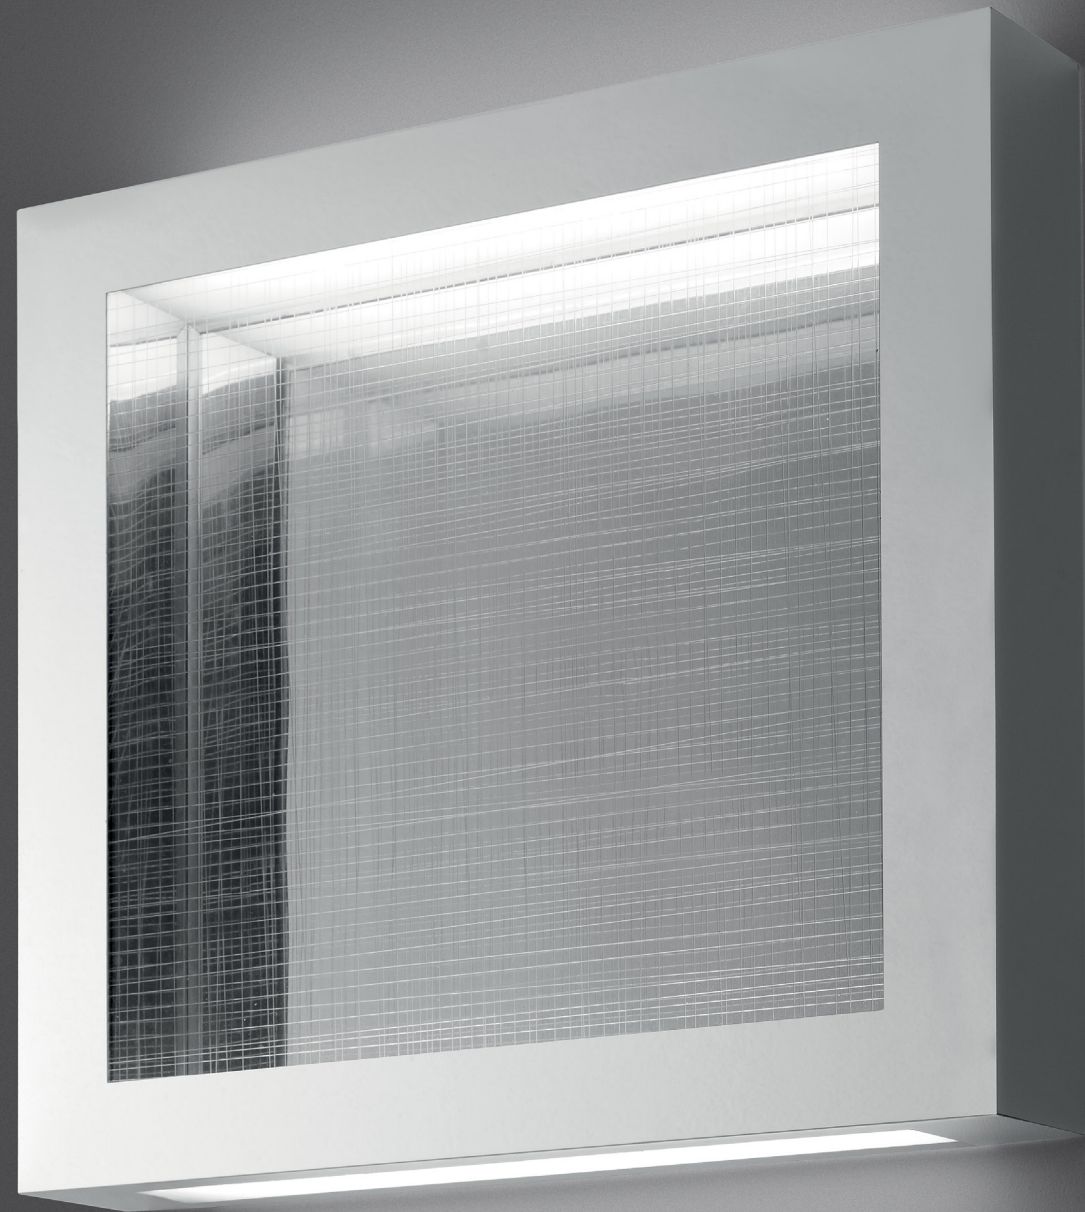

ALTROVE

BY
CARLOTTA DE BEVILACQUA

CARLOTTA DE BEVILACQUA

Architect, designer and above all humanist, Carlotta de Bevilacqua has been a force in contemporary lighting since the 1980's. A pioneer in LED research and implementation, she created the concept "The Human Light" in which lighting encourages not only the well-being of those who live, work and interact with it, but also the planet.

In addition to widespread recognition for her work, in 2011, she received a Red Dot Design Award for the Algoritmo and Copernico.

MODULAR

Combined in creative configurations, Altrove embraces a solid geometric shape and can be tiled in various numbers to create a desired modern lighting solution for either residential or commercial environments.

AMBIANCE

Two openings along the two opposing sides of the perimeter structure enable a wall washer emission. The intensity of light can be controlled to fulfill a warm ambiance.

MODERN

Altrove's modern design and sleek shape are composed of a mirrored stainless steel perimeter and a matte finish prismoptic lateral diffuser. It features mirrored polished aluminum reflectors and an engraved transparent methacrylate front diffuser.

ALTROVE 600 wall | ceiling

EMISSION

diffused

LIGHT SOURCE

FLU

2x55W 2G11/TT5

DIMMING FEATURE

dimmable