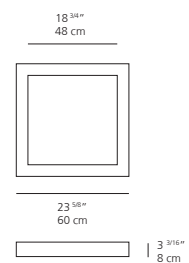

ALTROVE 600 wall | ceiling

EMISSION

diffused

LIGHT SOURCE

FLU

2x55W 2G11/TT5

DIMMING FEATURE

dimmable

DIMENSIONS

FINISH

☐ standard

CERTIFICATIONS

c.UL.us listed, ADA