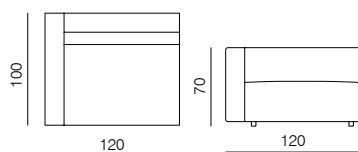

CORNER EXTENDED 83 (L/R)
dimensions 173 × 90 × 70 cm

CORNER EXTENDED 103 (L/R)
dimensions 193 × 90 × 70 cm

ISLAND 83
dimensions 83 × 90 × 40 cm

ISLAND 103
dimensions 103 × 90 × 40 cm

POUF 103 × 83
dimensions 103 × 83 × 40 cm

POUF 100 × 100
dimensions 100 × 100 × 40 cm

POUF 120 × 120
dimensions 120 × 120 × 40 cm

SPECIFICATIONS AND TECHNICAL DRAWING

**ARMCHAIR**

dimensions 100 x 90 x 70 cm

**2SEATER SOFA**

dimensions 166 x 90 x 70 cm

**2.5SEATER SOFA**

dimensions 200 x 90 x 70 cm

**3SEATER SOFA**

dimensions 240 x 90 x 70 cm

XL

1SEATER 103
dimensions 103 × 100 × 70 cm

1SEATER 83
dimensions 83 × 100 × 70 cm

1SEATER EXTENDED 83 (L/R)
dimensions 130 × 100 × 70 cm

1SEATER + ARMRESTS 103 (L/R)
dimensions 120 × 100 × 70 cm

1SEATER + ARMRESTS 83 (L/R)
dimensions 100 × 100 × 70 cm

1SEATER EXTENDED 103 (L/R)
dimensions 150 × 100 × 70 cm

1SEATER EXTENDED 103 (L/R)
dimensions 180 × 100 × 70 cm