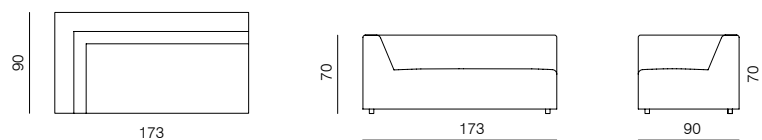

1SEATER EXTENDED 103 (L/R)
dimensions 150 x 90 x 70 cm

1SEATER EXTENDED 103 (L/R)
dimensions 180 x 90 x 70 cm

SPECIFICATIONS AND TECHNICAL DRAWING

2SEATER 83
dimensions 166 × 90 × 70 cm

2SEATER 103
dimensions 206 × 90 × 70 cm

CHAISE LONGUE 195 83 (L/R)
dimensions 100 × 195 × 70 cm

CHAISE LONGUE 195 103 (L/R)
dimensions 120 × 195 × 70 cm

SPECIFICATIONS AND TECHNICAL DRAWING

CORNER
dimensions 90 × 90 × 70 cm

CORNER ASYMMETRICAL (L/R)
dimensions 120 × 90 × 70 cm

CORNER EXTENDED 83 (L/R)
dimensions 173 × 90 × 70 cm

CORNER EXTENDED 103 (L/R)
dimensions 193 × 90 × 70 cm

ISLAND 83
dimensions 83 × 90 × 40 cm

ISLAND 103
dimensions 103 × 90 × 40 cm

POUF 103 × 83
dimensions 103 × 83 × 40 cm