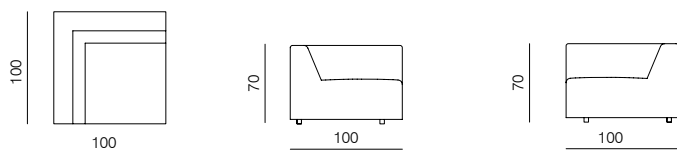

dimensions 100 × 205 × 70 cm

**CHAISE LONGUE 205 103 (L/R)**

dimensions 120 × 205 × 70 cm

SPECIFICATIONS AND TECHNICAL DRAWING

XL

CORNER

dimensions 100 × 100 × 70 cm

**ISLAND 83**

dimensions 83 × 100 × 40 cm

**ISLAND 103**

dimensions 103 × 100 × 40 cm

**CORNER ASYMMETRICAL (L/R)**

dimensions 120 × 100 × 70 cm

**2.5SEATER SOFA**

dimensions 200 × 100 × 70 cm

**CORNER EXTENDED 83 (L/R)**