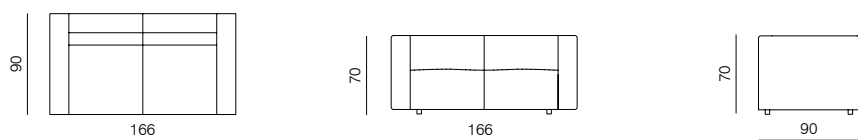

CORNER EXTENDED 83 (L/R)
dimensions 173 × 90 × 70 cm

CORNER EXTENDED 103 (L/R)
dimensions 193 × 90 × 70 cm

ISLAND 83
dimensions 83 × 90 × 40 cm

ISLAND 103
dimensions 103 × 90 × 40 cm

POUF 103 × 83
dimensions 103 × 83 × 40 cm

POUF 100 × 100
dimensions 100 × 100 × 40 cm

POUF 120 × 120
dimensions 120 × 120 × 40 cm

SPECIFICATIONS AND TECHNICAL DRAWING

**ARMCHAIR**

dimensions 100 x 90 x 70 cm

**2SEATER SOFA**

dimensions 166 x 90 x 70 cm

**2.5SEATER SOFA**

dimensions 200 x 90 x 70 cm

**3SEATER SOFA**

dimensions 240 x 90 x 70 cm

XL

1SEATER 103
dimensions 103 × 100 × 70 cm

1SEATER 83
dimensions 83 × 100 × 70 cm

1SEATER EXTENDED 83 (L/R)
dimensions 130 × 100 × 70 cm

dimensions 100 × 205 × 70 cm

**CHAISE LONGUE 205 103 (L/R)**

dimensions 120 × 205 × 70 cm

SPECIFICATIONS AND TECHNICAL DRAWING

XL

CORNER

dimensions 100 × 100 × 70 cm

**ISLAND 83**