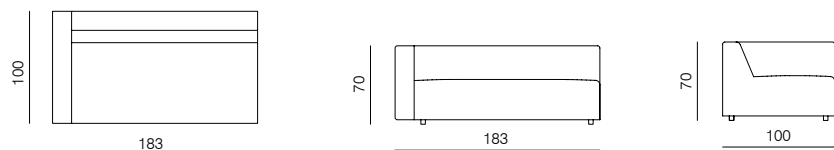

2SEATER + ARMRESTS 83 (L/R)

dimensions 183 × 100 × 70 cm