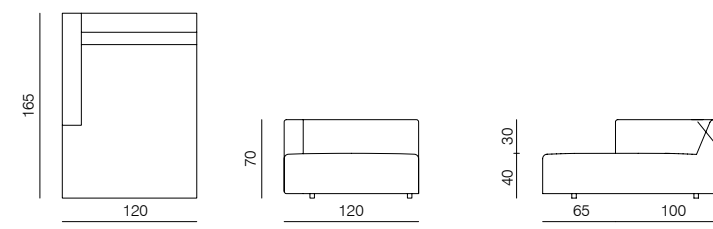

1SEATER EXTENDED 103 (L/R)
dimensions 150 x 90 x 70 cm

1SEATER EXTENDED 103 (L/R)
dimensions 180 x 90 x 70 cm

SPECIFICATIONS AND TECHNICAL DRAWING

2SEATER 83
dimensions 166 × 90 × 70 cm

2SEATER 103
dimensions 206 × 90 × 70 cm

2SEATER + ARMRESTS 83 (L/R)
dimensions 183 × 90 × 70 cm

2SEATER + ARMRESTS 103 (L/R)
dimensions 223 × 90 × 70 cm

CHAISE LONGUE 165 83 (L/R)
dimensions 100 × 165 × 70 cm

CHAISE LONGUE 165 103 (L/R)
dimensions 120 × 165 × 70 cm

CHAISE LONGUE 195 83 (L/R)
dimensions 100 × 195 × 70 cm

CHAISE LONGUE 195 103 (L/R)
dimensions 120 × 195 × 70 cm

SPECIFICATIONS AND TECHNICAL DRAWING

CORNER
dimensions 90 × 90 × 70 cm

CORNER ASYMMETRICAL (L/R)
dimensions 120 × 90 × 70 cm

dimensions 83 × 100 × 40 cm

**ISLAND 103**

dimensions 103 × 100 × 40 cm

**CORNER ASYMMETRICAL (L/R)**

dimensions 120 × 100 × 70 cm

**2.5SEATER SOFA**

dimensions 200 × 100 × 70 cm

**CORNER EXTENDED 83 (L/R)**