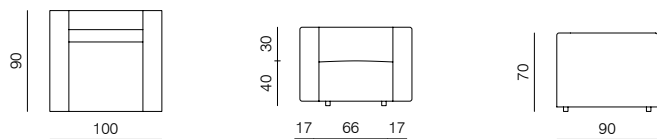

CORNER EXTENDED 83 (L/R)
dimensions 173 × 90 × 70 cm

CORNER EXTENDED 103 (L/R)
dimensions 193 × 90 × 70 cm

ISLAND 83
dimensions 83 × 90 × 40 cm

ISLAND 103
dimensions 103 × 90 × 40 cm

POUF 103 × 83
dimensions 103 × 83 × 40 cm

POUF 100 × 100
dimensions 100 × 100 × 40 cm

POUF 120 × 120
dimensions 120 × 120 × 40 cm

SPECIFICATIONS AND TECHNICAL DRAWING

**ARMCHAIR**

dimensions 100 x 90 x 70 cm

**2SEATER SOFA**

dimensions 166 x 90 x 70 cm

**2.5SEATER SOFA**

dimensions 200 x 90 x 70 cm

**3SEATER SOFA**

dimensions 240 x 90 x 70 cm

XL

1SEATER 103
dimensions 103 × 100 × 70 cm

1SEATER 83
dimensions 83 × 100 × 70 cm

1SEATER EXTENDED 83 (L/R)
dimensions 130 × 100 × 70 cm