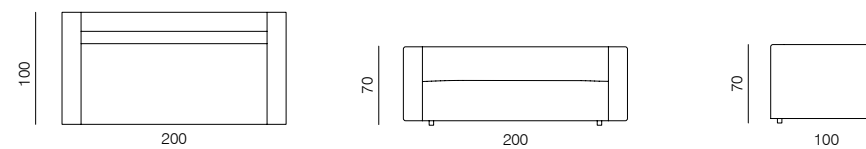

dimensions 100 × 205 × 70 cm

**CHAISE LONGUE 205 103 (L/R)**

dimensions 120 × 205 × 70 cm

SPECIFICATIONS AND TECHNICAL DRAWING

XL

CORNER

dimensions 100 × 100 × 70 cm

**ISLAND 83**

dimensions 83 × 100 × 40 cm

**ISLAND 103**

dimensions 103 × 100 × 40 cm

**CORNER ASYMMETRICAL (L/R)**

dimensions 120 × 100 × 70 cm

**2.5SEATER SOFA**

dimensions 200 × 100 × 70 cm

**CORNER EXTENDED 83 (L/R)**