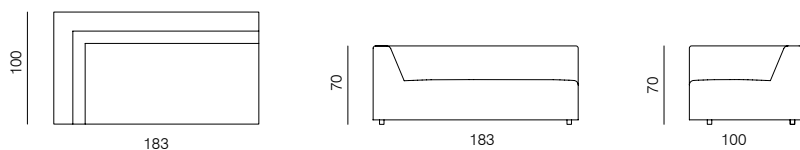

CORNER EXTENDED 83 (L/R)

dimensions 183 × 100 × 70 cm