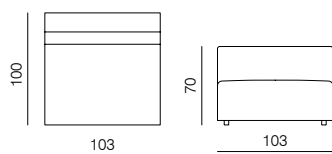

POUF 100 × 100
dimensions 100 × 100 × 40 cm

POUF 120 × 120
dimensions 120 × 120 × 40 cm

SPECIFICATIONS AND TECHNICAL DRAWING

**ARMCHAIR**

dimensions 100 x 90 x 70 cm

**2SEATER SOFA**

dimensions 166 x 90 x 70 cm

**2.5SEATER SOFA**

dimensions 200 x 90 x 70 cm

**3SEATER SOFA**

dimensions 240 x 90 x 70 cm

XL

1SEATER 103
dimensions 103 × 100 × 70 cm

1SEATER 83
dimensions 83 × 100 × 70 cm

1SEATER EXTENDED 83 (L/R)
dimensions 130 × 100 × 70 cm

1SEATER + ARMRESTS 103 (L/R)
dimensions 120 × 100 × 70 cm

1SEATER + ARMRESTS 83 (L/R)
dimensions 100 × 100 × 70 cm

1SEATER EXTENDED 103 (L/R)
dimensions 150 × 100 × 70 cm

1SEATER EXTENDED 103 (L/R)
dimensions 180 × 100 × 70 cm

SPECIFICATIONS AND TECHNICAL DRAWING

XL

2SEATER 83

dimensions 166 × 100 × 70 cm

**2SEATER 103**

dimensions 206 × 100 × 70 cm

**2SEATER + ARMRESTS 83 (L/R)**

dimensions 183 × 100 × 70 cm