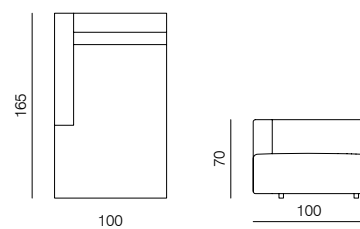

1SEATER 103
dimensions 103 x 90 x 70 cm

1SEATER 83
dimensions 83 x 90 x 70 cm

1SEATER EXTENDED 83 (L/R)
dimensions 130 x 90 x 70 cm

1SEATER + ARMRESTS 103 (L/R)
dimensions 120 x 90 x 70 cm

1SEATER + ARMRESTS 83 (L/R)
dimensions 100 x 90 x 70 cm

1SEATER EXTENDED 103 (L/R)
dimensions 150 x 90 x 70 cm

1SEATER EXTENDED 103 (L/R)
dimensions 180 x 90 x 70 cm

SPECIFICATIONS AND TECHNICAL DRAWING

2SEATER 83
dimensions 166 × 90 × 70 cm

2SEATER 103
dimensions 206 × 90 × 70 cm

2SEATER + ARMRESTS 83 (L/R)
dimensions 183 × 90 × 70 cm

2SEATER + ARMRESTS 103 (L/R)
dimensions 223 × 90 × 70 cm

CHAISE LONGUE 165 83 (L/R)
dimensions 100 × 165 × 70 cm

CHAISE LONGUE 165 103 (L/R)
dimensions 120 × 165 × 70 cm

dimensions 83 × 100 × 40 cm

**ISLAND 103**

dimensions 103 × 100 × 40 cm

**CORNER ASYMMETRICAL (L/R)**

dimensions 120 × 100 × 70 cm

**2.5SEATER SOFA**

dimensions 200 × 100 × 70 cm

**CORNER EXTENDED 83 (L/R)**