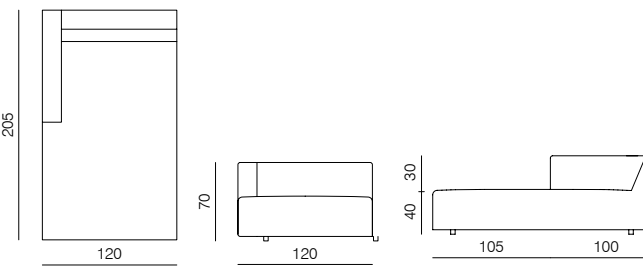

SPECIFICATIONS AND TECHNICAL DRAWING

XL

2SEATER 83

dimensions 166 × 100 × 70 cm

**2SEATER 103**

dimensions 206 × 100 × 70 cm

**2SEATER + ARMRESTS 83 (L/R)**

dimensions 183 × 100 × 70 cm

**2SEATER + ARMRESTS 103 (L/R)**

dimensions 223 × 100 × 70 cm

**CHAISE LONGUE 175 83 (L/R)**

dimensions 100 × 175 × 70 cm

**CHAISE LONGUE 175 103 (L/R)**

dimensions 120 × 175 × 70 cm

**CHAISE LONGUE 205 83 (L/R)**

dimensions 100 × 205 × 70 cm

**CHAISE LONGUE 205 103 (L/R)**

dimensions 120 × 205 × 70 cm

SPECIFICATIONS AND TECHNICAL DRAWING

XL

CORNER

dimensions 100 × 100 × 70 cm

**ISLAND 83**

dimensions 83 × 100 × 40 cm

**ISLAND 103**

dimensions 103 × 100 × 40 cm

**CORNER ASYMMETRICAL (L/R)**

dimensions 120 × 100 × 70 cm

**2.5SEATER SOFA**

dimensions 200 × 100 × 70 cm

**CORNER EXTENDED 83 (L/R)**