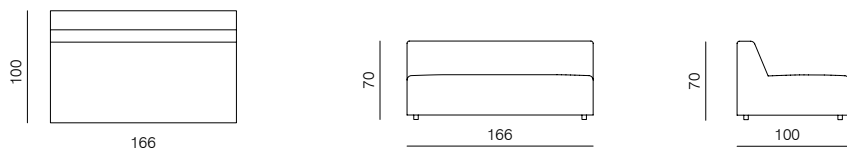

1SEATER + ARMRESTS 103 (L/R)
dimensions 120 × 100 × 70 cm

1SEATER + ARMRESTS 83 (L/R)
dimensions 100 × 100 × 70 cm

1SEATER EXTENDED 103 (L/R)
dimensions 150 × 100 × 70 cm

1SEATER EXTENDED 103 (L/R)
dimensions 180 × 100 × 70 cm

SPECIFICATIONS AND TECHNICAL DRAWING

XL

2SEATER 83

dimensions 166 × 100 × 70 cm

**2SEATER 103**

dimensions 206 × 100 × 70 cm

**2SEATER + ARMRESTS 83 (L/R)**

dimensions 183 × 100 × 70 cm

dimensions 100 × 205 × 70 cm

**CHAISE LONGUE 205 103 (L/R)**

dimensions 120 × 205 × 70 cm

SPECIFICATIONS AND TECHNICAL DRAWING

XL

CORNER

dimensions 100 × 100 × 70 cm

**ISLAND 83**