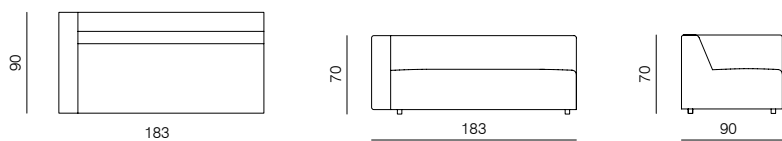

1SEATER 103
dimensions 103 x 90 x 70 cm

1SEATER 83
dimensions 83 x 90 x 70 cm

1SEATER EXTENDED 83 (L/R)
dimensions 130 x 90 x 70 cm

1SEATER + ARMRESTS 103 (L/R)
dimensions 120 x 90 x 70 cm

1SEATER + ARMRESTS 83 (L/R)
dimensions 100 x 90 x 70 cm

1SEATER EXTENDED 103 (L/R)
dimensions 150 x 90 x 70 cm

1SEATER EXTENDED 103 (L/R)
dimensions 180 x 90 x 70 cm

SPECIFICATIONS AND TECHNICAL DRAWING

2SEATER 83
dimensions 166 × 90 × 70 cm

2SEATER 103
dimensions 206 × 90 × 70 cm

2SEATER + ARMRESTS 83 (L/R)
dimensions 183 × 90 × 70 cm

2SEATER + ARMRESTS 103 (L/R)
dimensions 223 × 90 × 70 cm

CHAISE LONGUE 165 83 (L/R)
dimensions 100 × 165 × 70 cm

CHAISE LONGUE 165 103 (L/R)
dimensions 120 × 165 × 70 cm

dimensions 83 × 100 × 40 cm

**ISLAND 103**

dimensions 103 × 100 × 40 cm

**CORNER ASYMMETRICAL (L/R)**

dimensions 120 × 100 × 70 cm

**2.5SEATER SOFA**

dimensions 200 × 100 × 70 cm

**CORNER EXTENDED 83 (L/R)**