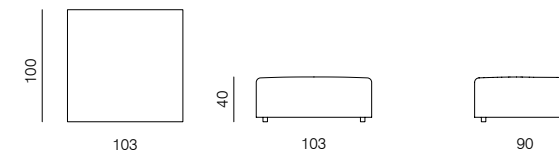

dimensions 100 × 205 × 70 cm

**CHAISE LONGUE 205 103 (L/R)**

dimensions 120 × 205 × 70 cm

SPECIFICATIONS AND TECHNICAL DRAWING

XL

CORNER

dimensions 100 × 100 × 70 cm

**ISLAND 83**

dimensions 83 × 100 × 40 cm

**ISLAND 103**

dimensions 103 × 100 × 40 cm

**CORNER ASYMMETRICAL (L/R)**

dimensions 120 × 100 × 70 cm

**2.5SEATER SOFA**

dimensions 200 × 100 × 70 cm

**CORNER EXTENDED 83 (L/R)**