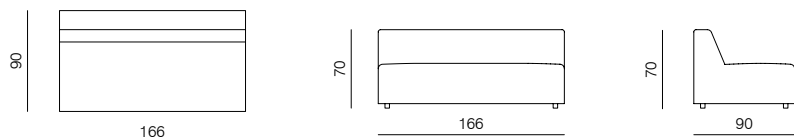

1SEATER 103
dimensions 103 x 90 x 70 cm

1SEATER 83
dimensions 83 x 90 x 70 cm

1SEATER EXTENDED 83 (L/R)
dimensions 130 x 90 x 70 cm

1SEATER + ARMRESTS 103 (L/R)
dimensions 120 x 90 x 70 cm

1SEATER + ARMRESTS 83 (L/R)
dimensions 100 x 90 x 70 cm

1SEATER EXTENDED 103 (L/R)
dimensions 150 x 90 x 70 cm

1SEATER EXTENDED 103 (L/R)
dimensions 180 x 90 x 70 cm

SPECIFICATIONS AND TECHNICAL DRAWING

2SEATER 83
dimensions 166 × 90 × 70 cm

2SEATER 103
dimensions 206 × 90 × 70 cm

2SEATER + ARMRESTS 83 (L/R)
dimensions 183 × 90 × 70 cm

2SEATER + ARMRESTS 103 (L/R)
dimensions 223 × 90 × 70 cm

CHAISE LONGUE 165 83 (L/R)
dimensions 100 × 165 × 70 cm

CHAISE LONGUE 165 103 (L/R)
dimensions 120 × 165 × 70 cm

dimensions 83 × 100 × 40 cm

**ISLAND 103**

dimensions 103 × 100 × 40 cm

**CORNER ASYMMETRICAL (L/R)**

dimensions 120 × 100 × 70 cm

**2.5SEATER SOFA**

dimensions 200 × 100 × 70 cm

**CORNER EXTENDED 83 (L/R)**