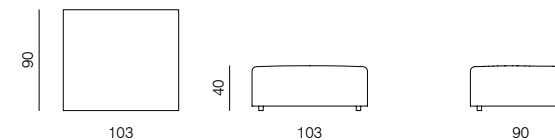

CHAISE LONGUE 195 83 (L/R)
dimensions 100 × 195 × 70 cm

CHAISE LONGUE 195 103 (L/R)
dimensions 120 × 195 × 70 cm

SPECIFICATIONS AND TECHNICAL DRAWING

CORNER
dimensions 90 × 90 × 70 cm

CORNER ASYMMETRICAL (L/R)
dimensions 120 × 90 × 70 cm

CORNER EXTENDED 83 (L/R)
dimensions 173 × 90 × 70 cm

CORNER EXTENDED 103 (L/R)
dimensions 193 × 90 × 70 cm

ISLAND 83
dimensions 83 × 90 × 40 cm

ISLAND 103
dimensions 103 × 90 × 40 cm

POUF 103 × 83
dimensions 103 × 83 × 40 cm

POUF 100 × 100
dimensions 100 × 100 × 40 cm

POUF 120 × 120
dimensions 120 × 120 × 40 cm

SPECIFICATIONS AND TECHNICAL DRAWING

**ARMCHAIR**

dimensions 100 x 90 x 70 cm

**2SEATER SOFA**

dimensions 166 x 90 x 70 cm

dimensions 100 × 205 × 70 cm

**CHAISE LONGUE 205 103 (L/R)**

dimensions 120 × 205 × 70 cm

SPECIFICATIONS AND TECHNICAL DRAWING

XL

CORNER

dimensions 100 × 100 × 70 cm

**ISLAND 83**