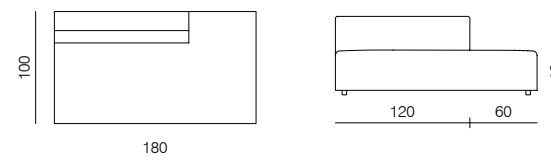

**2.5SEATER SOFA**

dimensions 200 x 90 x 70 cm

**3SEATER SOFA**

dimensions 240 x 90 x 70 cm

XL

1SEATER 103
dimensions 103 × 100 × 70 cm

1SEATER 83
dimensions 83 × 100 × 70 cm

1SEATER EXTENDED 83 (L/R)
dimensions 130 × 100 × 70 cm

1SEATER + ARMRESTS 103 (L/R)
dimensions 120 × 100 × 70 cm

1SEATER + ARMRESTS 83 (L/R)
dimensions 100 × 100 × 70 cm

1SEATER EXTENDED 103 (L/R)
dimensions 150 × 100 × 70 cm

1SEATER EXTENDED 103 (L/R)
dimensions 180 × 100 × 70 cm

SPECIFICATIONS AND TECHNICAL DRAWING

XL

2SEATER 83

dimensions 166 × 100 × 70 cm

**2SEATER 103**

dimensions 206 × 100 × 70 cm

**2SEATER + ARMRESTS 83 (L/R)**

dimensions 183 × 100 × 70 cm

dimensions 100 × 205 × 70 cm

**CHAISE LONGUE 205 103 (L/R)**

dimensions 120 × 205 × 70 cm

SPECIFICATIONS AND TECHNICAL DRAWING

XL

CORNER

dimensions 100 × 100 × 70 cm

**ISLAND 83**