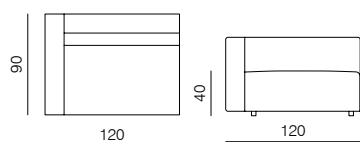

1SEATER 103
dimensions 103 x 90 x 70 cm

1SEATER 83
dimensions 83 x 90 x 70 cm

1SEATER EXTENDED 83 (L/R)
dimensions 130 x 90 x 70 cm

1SEATER + ARMRESTS 103 (L/R)
dimensions 120 x 90 x 70 cm

1SEATER + ARMRESTS 83 (L/R)
dimensions 100 x 90 x 70 cm

1SEATER EXTENDED 103 (L/R)
dimensions 150 x 90 x 70 cm

1SEATER EXTENDED 103 (L/R)
dimensions 180 x 90 x 70 cm

SPECIFICATIONS AND TECHNICAL DRAWING

2SEATER 83
dimensions 166 × 90 × 70 cm

2SEATER 103
dimensions 206 × 90 × 70 cm

dimensions 100 × 205 × 70 cm

**CHAISE LONGUE 205 103 (L/R)**

dimensions 120 × 205 × 70 cm

SPECIFICATIONS AND TECHNICAL DRAWING

XL

CORNER

dimensions 100 × 100 × 70 cm

**ISLAND 83**

dimensions 83 × 100 × 40 cm

**ISLAND 103**

dimensions 103 × 100 × 40 cm

**CORNER ASYMMETRICAL (L/R)**

dimensions 120 × 100 × 70 cm

**2.5SEATER SOFA**

dimensions 200 × 100 × 70 cm

**CORNER EXTENDED 83 (L/R)**