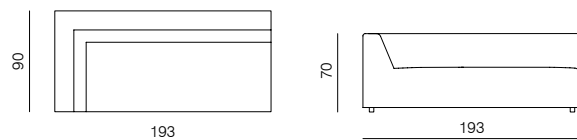

CHAISE LONGUE 195 83 (L/R)
dimensions 100 × 195 × 70 cm

CHAISE LONGUE 195 103 (L/R)
dimensions 120 × 195 × 70 cm

SPECIFICATIONS AND TECHNICAL DRAWING

CORNER
dimensions 90 × 90 × 70 cm

CORNER ASYMMETRICAL (L/R)
dimensions 120 × 90 × 70 cm

CORNER EXTENDED 83 (L/R)
dimensions 173 × 90 × 70 cm

CORNER EXTENDED 103 (L/R)
dimensions 193 × 90 × 70 cm

ISLAND 83
dimensions 83 × 90 × 40 cm

ISLAND 103
dimensions 103 × 90 × 40 cm

POUF 103 × 83
dimensions 103 × 83 × 40 cm