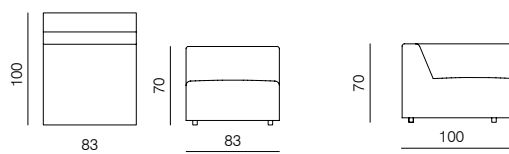

POUF 100 × 100
dimensions 100 × 100 × 40 cm

POUF 120 × 120
dimensions 120 × 120 × 40 cm

SPECIFICATIONS AND TECHNICAL DRAWING

**ARMCHAIR**

dimensions 100 x 90 x 70 cm

**2SEATER SOFA**

dimensions 166 x 90 x 70 cm

**2.5SEATER SOFA**

dimensions 200 x 90 x 70 cm

**3SEATER SOFA**

dimensions 240 x 90 x 70 cm

XL

1SEATER 103
dimensions 103 × 100 × 70 cm

1SEATER 83
dimensions 83 × 100 × 70 cm

1SEATER EXTENDED 83 (L/R)
dimensions 130 × 100 × 70 cm

1SEATER + ARMRESTS 103 (L/R)
dimensions 120 × 100 × 70 cm

1SEATER + ARMRESTS 83 (L/R)
dimensions 100 × 100 × 70 cm

1SEATER EXTENDED 103 (L/R)
dimensions 150 × 100 × 70 cm

1SEATER EXTENDED 103 (L/R)
dimensions 180 × 100 × 70 cm

SPECIFICATIONS AND TECHNICAL DRAWING

XL

2SEATER 83

dimensions 166 × 100 × 70 cm

**2SEATER 103**

dimensions 206 × 100 × 70 cm

**2SEATER + ARMRESTS 83 (L/R)**

dimensions 183 × 100 × 70 cm