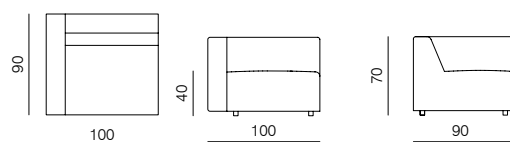

1SEATER 103
dimensions 103 x 90 x 70 cm

1SEATER 83
dimensions 83 x 90 x 70 cm

1SEATER EXTENDED 83 (L/R)
dimensions 130 x 90 x 70 cm

1SEATER + ARMRESTS 103 (L/R)
dimensions 120 x 90 x 70 cm

1SEATER + ARMRESTS 83 (L/R)
dimensions 100 x 90 x 70 cm

1SEATER EXTENDED 103 (L/R)
dimensions 150 x 90 x 70 cm

1SEATER EXTENDED 103 (L/R)
dimensions 180 x 90 x 70 cm

SPECIFICATIONS AND TECHNICAL DRAWING

2SEATER 83
dimensions 166 × 90 × 70 cm

2SEATER 103
dimensions 206 × 90 × 70 cm

dimensions 100 × 205 × 70 cm

**CHAISE LONGUE 205 103 (L/R)**

dimensions 120 × 205 × 70 cm

SPECIFICATIONS AND TECHNICAL DRAWING

XL

CORNER

dimensions 100 × 100 × 70 cm

**ISLAND 83**

dimensions 83 × 100 × 40 cm

**ISLAND 103**

dimensions 103 × 100 × 40 cm

**CORNER ASYMMETRICAL (L/R)**

dimensions 120 × 100 × 70 cm

**2.5SEATER SOFA**

dimensions 200 × 100 × 70 cm

**CORNER EXTENDED 83 (L/R)**