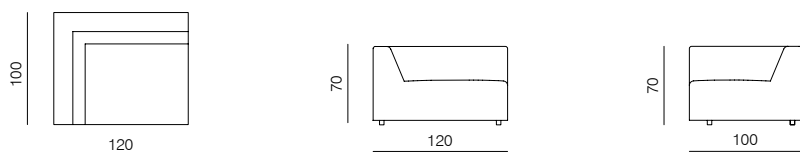

dimensions 100 × 205 × 70 cm

**CHAISE LONGUE 205 103 (L/R)**

dimensions 120 × 205 × 70 cm

SPECIFICATIONS AND TECHNICAL DRAWING

XL

CORNER

dimensions 100 × 100 × 70 cm

**ISLAND 83**

dimensions 83 × 100 × 40 cm

**ISLAND 103**

dimensions 103 × 100 × 40 cm

**CORNER ASYMMETRICAL (L/R)**

dimensions 120 × 100 × 70 cm

**2.5SEATER SOFA**

dimensions 200 × 100 × 70 cm

**CORNER EXTENDED 83 (L/R)**