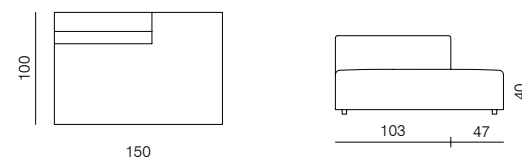

POUF 100 × 100
dimensions 100 × 100 × 40 cm

POUF 120 × 120
dimensions 120 × 120 × 40 cm

SPECIFICATIONS AND TECHNICAL DRAWING

**ARMCHAIR**

dimensions 100 x 90 x 70 cm

**2SEATER SOFA**

dimensions 166 x 90 x 70 cm

**2.5SEATER SOFA**

dimensions 200 x 90 x 70 cm

**3SEATER SOFA**

dimensions 240 x 90 x 70 cm

XL

1SEATER 103
dimensions 103 × 100 × 70 cm

1SEATER 83
dimensions 83 × 100 × 70 cm

1SEATER EXTENDED 83 (L/R)
dimensions 130 × 100 × 70 cm

1SEATER + ARMRESTS 103 (L/R)
dimensions 120 × 100 × 70 cm

1SEATER + ARMRESTS 83 (L/R)
dimensions 100 × 100 × 70 cm

1SEATER EXTENDED 103 (L/R)
dimensions 150 × 100 × 70 cm

1SEATER EXTENDED 103 (L/R)
dimensions 180 × 100 × 70 cm

SPECIFICATIONS AND TECHNICAL DRAWING

XL

2SEATER 83

dimensions 166 × 100 × 70 cm

**2SEATER 103**

dimensions 206 × 100 × 70 cm

**2SEATER + ARMRESTS 83 (L/R)**

dimensions 183 × 100 × 70 cm