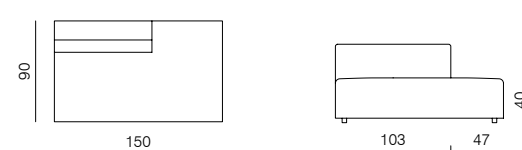

1SEATER 103
dimensions 103 x 90 x 70 cm

1SEATER 83
dimensions 83 x 90 x 70 cm

1SEATER EXTENDED 83 (L/R)
dimensions 130 x 90 x 70 cm

1SEATER + ARMRESTS 103 (L/R)
dimensions 120 x 90 x 70 cm

1SEATER + ARMRESTS 83 (L/R)
dimensions 100 x 90 x 70 cm

1SEATER EXTENDED 103 (L/R)
dimensions 150 x 90 x 70 cm

1SEATER EXTENDED 103 (L/R)
dimensions 180 x 90 x 70 cm

SPECIFICATIONS AND TECHNICAL DRAWING

2SEATER 83
dimensions 166 × 90 × 70 cm

2SEATER 103
dimensions 206 × 90 × 70 cm

dimensions 100 × 205 × 70 cm

**CHAISE LONGUE 205 103 (L/R)**

dimensions 120 × 205 × 70 cm

SPECIFICATIONS AND TECHNICAL DRAWING

XL

CORNER

dimensions 100 × 100 × 70 cm

**ISLAND 83**

dimensions 83 × 100 × 40 cm

**ISLAND 103**

dimensions 103 × 100 × 40 cm

**CORNER ASYMMETRICAL (L/R)**

dimensions 120 × 100 × 70 cm

**2.5SEATER SOFA**

dimensions 200 × 100 × 70 cm

**CORNER EXTENDED 83 (L/R)**