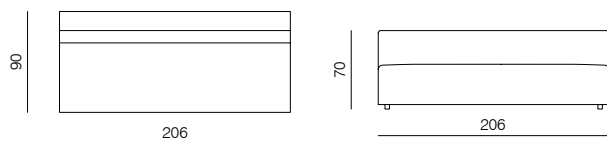

1SEATER 103
dimensions 103 x 90 x 70 cm

1SEATER 83
dimensions 83 x 90 x 70 cm

1SEATER EXTENDED 83 (L/R)
dimensions 130 x 90 x 70 cm

1SEATER + ARMRESTS 103 (L/R)
dimensions 120 x 90 x 70 cm

1SEATER + ARMRESTS 83 (L/R)
dimensions 100 x 90 x 70 cm

1SEATER EXTENDED 103 (L/R)
dimensions 150 x 90 x 70 cm

1SEATER EXTENDED 103 (L/R)
dimensions 180 x 90 x 70 cm

SPECIFICATIONS AND TECHNICAL DRAWING

2SEATER 83
dimensions 166 × 90 × 70 cm

2SEATER 103
dimensions 206 × 90 × 70 cm

dimensions 100 × 205 × 70 cm

**CHAISE LONGUE 205 103 (L/R)**

dimensions 120 × 205 × 70 cm

SPECIFICATIONS AND TECHNICAL DRAWING

XL

CORNER

dimensions 100 × 100 × 70 cm

**ISLAND 83**

dimensions 83 × 100 × 40 cm

**ISLAND 103**

dimensions 103 × 100 × 40 cm

**CORNER ASYMMETRICAL (L/R)**

dimensions 120 × 100 × 70 cm

**2.5SEATER SOFA**

dimensions 200 × 100 × 70 cm

**CORNER EXTENDED 83 (L/R)**