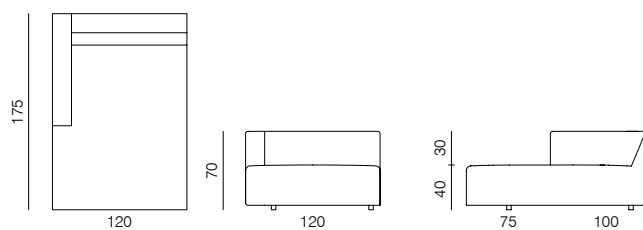

SPECIFICATIONS AND TECHNICAL DRAWING

XL

2SEATER 83

dimensions 166 × 100 × 70 cm

**2SEATER 103**

dimensions 206 × 100 × 70 cm

**2SEATER + ARMRESTS 83 (L/R)**

dimensions 183 × 100 × 70 cm

**2SEATER + ARMRESTS 103 (L/R)**

dimensions 223 × 100 × 70 cm

**CHAISE LONGUE 175 83 (L/R)**

dimensions 100 × 175 × 70 cm

**CHAISE LONGUE 175 103 (L/R)**

dimensions 120 × 175 × 70 cm

**CHAISE LONGUE 205 83 (L/R)**

dimensions 100 × 205 × 70 cm

**CHAISE LONGUE 205 103 (L/R)**

dimensions 120 × 205 × 70 cm

SPECIFICATIONS AND TECHNICAL DRAWING

XL

CORNER

dimensions 100 × 100 × 70 cm

**ISLAND 83**

dimensions 83 × 100 × 40 cm

**ISLAND 103**

dimensions 103 × 100 × 40 cm

**CORNER ASYMMETRICAL (L/R)**

dimensions 120 × 100 × 70 cm

**2.5SEATER SOFA**

dimensions 200 × 100 × 70 cm

**CORNER EXTENDED 83 (L/R)**