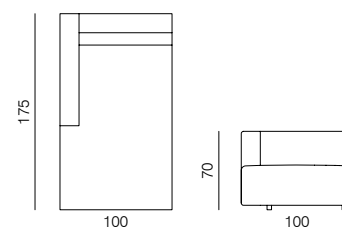

1SEATER + ARMRESTS 103 (L/R)
dimensions 120 × 100 × 70 cm

1SEATER + ARMRESTS 83 (L/R)
dimensions 100 × 100 × 70 cm

1SEATER EXTENDED 103 (L/R)
dimensions 150 × 100 × 70 cm

1SEATER EXTENDED 103 (L/R)
dimensions 180 × 100 × 70 cm

SPECIFICATIONS AND TECHNICAL DRAWING

XL

2SEATER 83

dimensions 166 × 100 × 70 cm

**2SEATER 103**

dimensions 206 × 100 × 70 cm

**2SEATER + ARMRESTS 83 (L/R)**

dimensions 183 × 100 × 70 cm

**2SEATER + ARMRESTS 103 (L/R)**

dimensions 223 × 100 × 70 cm

**CHAISE LONGUE 175 83 (L/R)**

dimensions 100 × 175 × 70 cm

**CHAISE LONGUE 175 103 (L/R)**

dimensions 120 × 175 × 70 cm

**CHAISE LONGUE 205 83 (L/R)**

dimensions 100 × 205 × 70 cm

**CHAISE LONGUE 205 103 (L/R)**

dimensions 120 × 205 × 70 cm

SPECIFICATIONS AND TECHNICAL DRAWING

XL

CORNER

dimensions 100 × 100 × 70 cm

**ISLAND 83**