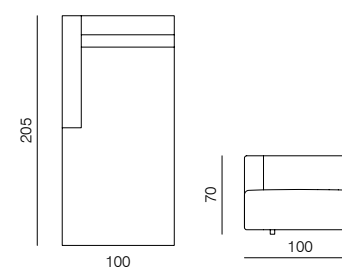

SPECIFICATIONS AND TECHNICAL DRAWING

XL

2SEATER 83

dimensions 166 × 100 × 70 cm

**2SEATER 103**

dimensions 206 × 100 × 70 cm

**2SEATER + ARMRESTS 83 (L/R)**

dimensions 183 × 100 × 70 cm

**2SEATER + ARMRESTS 103 (L/R)**

dimensions 223 × 100 × 70 cm

**CHAISE LONGUE 175 83 (L/R)**

dimensions 100 × 175 × 70 cm

**CHAISE LONGUE 175 103 (L/R)**

dimensions 120 × 175 × 70 cm

**CHAISE LONGUE 205 83 (L/R)**

dimensions 100 × 205 × 70 cm

**CHAISE LONGUE 205 103 (L/R)**

dimensions 120 × 205 × 70 cm

SPECIFICATIONS AND TECHNICAL DRAWING

XL

CORNER

dimensions 100 × 100 × 70 cm

**ISLAND 83**

dimensions 83 × 100 × 40 cm

**ISLAND 103**

dimensions 103 × 100 × 40 cm

**CORNER ASYMMETRICAL (L/R)**

dimensions 120 × 100 × 70 cm

**2.5SEATER SOFA**

dimensions 200 × 100 × 70 cm

**CORNER EXTENDED 83 (L/R)**