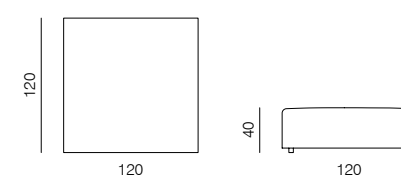

CHAISE LONGUE 195 83 (L/R)
dimensions 100 × 195 × 70 cm

CHAISE LONGUE 195 103 (L/R)
dimensions 120 × 195 × 70 cm

SPECIFICATIONS AND TECHNICAL DRAWING

CORNER
dimensions 90 × 90 × 70 cm

CORNER ASYMMETRICAL (L/R)
dimensions 120 × 90 × 70 cm

CORNER EXTENDED 83 (L/R)
dimensions 173 × 90 × 70 cm

CORNER EXTENDED 103 (L/R)
dimensions 193 × 90 × 70 cm

ISLAND 83
dimensions 83 × 90 × 40 cm

ISLAND 103
dimensions 103 × 90 × 40 cm

POUF 103 × 83
dimensions 103 × 83 × 40 cm

POUF 100 × 100
dimensions 100 × 100 × 40 cm

POUF 120 × 120
dimensions 120 × 120 × 40 cm

SPECIFICATIONS AND TECHNICAL DRAWING

**ARMCHAIR**

dimensions 100 x 90 x 70 cm

**2SEATER SOFA**

dimensions 166 x 90 x 70 cm