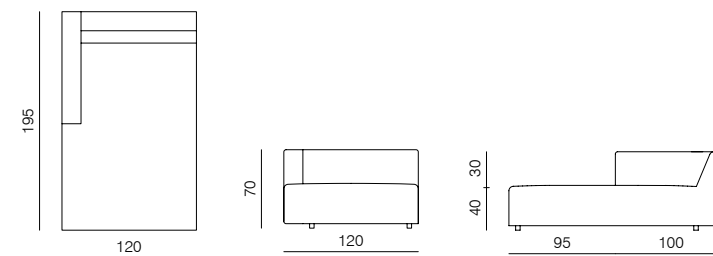

1SEATER EXTENDED 103 (L/R)
dimensions 150 x 90 x 70 cm

1SEATER EXTENDED 103 (L/R)
dimensions 180 x 90 x 70 cm

SPECIFICATIONS AND TECHNICAL DRAWING

2SEATER 83
dimensions 166 × 90 × 70 cm

2SEATER 103
dimensions 206 × 90 × 70 cm

2SEATER + ARMRESTS 83 (L/R)
dimensions 183 × 90 × 70 cm

2SEATER + ARMRESTS 103 (L/R)
dimensions 223 × 90 × 70 cm

CHAISE LONGUE 165 83 (L/R)
dimensions 100 × 165 × 70 cm

CHAISE LONGUE 165 103 (L/R)
dimensions 120 × 165 × 70 cm

CHAISE LONGUE 195 83 (L/R)
dimensions 100 × 195 × 70 cm

CHAISE LONGUE 195 103 (L/R)
dimensions 120 × 195 × 70 cm

SPECIFICATIONS AND TECHNICAL DRAWING

CORNER
dimensions 90 × 90 × 70 cm

CORNER ASYMMETRICAL (L/R)
dimensions 120 × 90 × 70 cm

dimensions 83 × 100 × 40 cm

**ISLAND 103**

dimensions 103 × 100 × 40 cm

**CORNER ASYMMETRICAL (L/R)**

dimensions 120 × 100 × 70 cm

**2.5SEATER SOFA**

dimensions 200 × 100 × 70 cm

**CORNER EXTENDED 83 (L/R)**