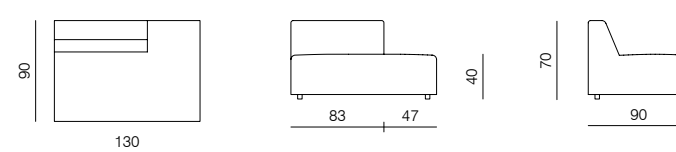

1SEATER 103
dimensions 103 x 90 x 70 cm

1SEATER 83
dimensions 83 x 90 x 70 cm

1SEATER EXTENDED 83 (L/R)
dimensions 130 x 90 x 70 cm

1SEATER + ARMRESTS 103 (L/R)
dimensions 120 x 90 x 70 cm

1SEATER + ARMRESTS 83 (L/R)
dimensions 100 x 90 x 70 cm

1SEATER EXTENDED 103 (L/R)
dimensions 150 x 90 x 70 cm

1SEATER EXTENDED 103 (L/R)
dimensions 180 x 90 x 70 cm

SPECIFICATIONS AND TECHNICAL DRAWING

2SEATER 83
dimensions 166 × 90 × 70 cm

2SEATER 103
dimensions 206 × 90 × 70 cm

dimensions 100 × 205 × 70 cm

**CHAISE LONGUE 205 103 (L/R)**

dimensions 120 × 205 × 70 cm

SPECIFICATIONS AND TECHNICAL DRAWING

XL

CORNER

dimensions 100 × 100 × 70 cm

**ISLAND 83**

dimensions 83 × 100 × 40 cm

**ISLAND 103**

dimensions 103 × 100 × 40 cm

**CORNER ASYMMETRICAL (L/R)**

dimensions 120 × 100 × 70 cm

**2.5SEATER SOFA**

dimensions 200 × 100 × 70 cm

**CORNER EXTENDED 83 (L/R)**