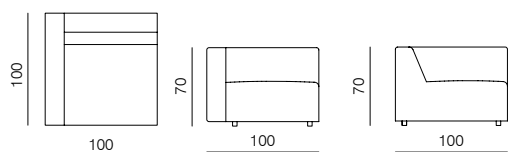

CORNER EXTENDED 83 (L/R)
dimensions 173 × 90 × 70 cm

CORNER EXTENDED 103 (L/R)
dimensions 193 × 90 × 70 cm

ISLAND 83
dimensions 83 × 90 × 40 cm

ISLAND 103
dimensions 103 × 90 × 40 cm

POUF 103 × 83
dimensions 103 × 83 × 40 cm

POUF 100 × 100
dimensions 100 × 100 × 40 cm

POUF 120 × 120
dimensions 120 × 120 × 40 cm

SPECIFICATIONS AND TECHNICAL DRAWING

**ARMCHAIR**

dimensions 100 x 90 x 70 cm

**2SEATER SOFA**

dimensions 166 x 90 x 70 cm

**2.5SEATER SOFA**

dimensions 200 x 90 x 70 cm

**3SEATER SOFA**

dimensions 240 x 90 x 70 cm

XL

1SEATER 103
dimensions 103 × 100 × 70 cm

1SEATER 83
dimensions 83 × 100 × 70 cm

1SEATER EXTENDED 83 (L/R)
dimensions 130 × 100 × 70 cm

1SEATER + ARMRESTS 103 (L/R)
dimensions 120 × 100 × 70 cm

1SEATER + ARMRESTS 83 (L/R)
dimensions 100 × 100 × 70 cm

1SEATER EXTENDED 103 (L/R)
dimensions 150 × 100 × 70 cm

1SEATER EXTENDED 103 (L/R)
dimensions 180 × 100 × 70 cm