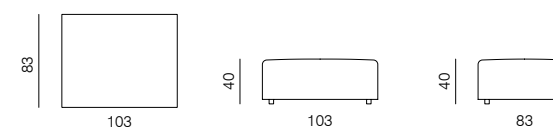

CHAISE LONGUE 195 83 (L/R)
dimensions 100 × 195 × 70 cm

CHAISE LONGUE 195 103 (L/R)
dimensions 120 × 195 × 70 cm

SPECIFICATIONS AND TECHNICAL DRAWING

CORNER
dimensions 90 × 90 × 70 cm

CORNER ASYMMETRICAL (L/R)
dimensions 120 × 90 × 70 cm

CORNER EXTENDED 83 (L/R)
dimensions 173 × 90 × 70 cm

CORNER EXTENDED 103 (L/R)
dimensions 193 × 90 × 70 cm

ISLAND 83
dimensions 83 × 90 × 40 cm

ISLAND 103
dimensions 103 × 90 × 40 cm

POUF 103 × 83
dimensions 103 × 83 × 40 cm

POUF 100 × 100
dimensions 100 × 100 × 40 cm

POUF 120 × 120
dimensions 120 × 120 × 40 cm

SPECIFICATIONS AND TECHNICAL DRAWING

**ARMCHAIR**

dimensions 100 x 90 x 70 cm

**2SEATER SOFA**

dimensions 166 x 90 x 70 cm