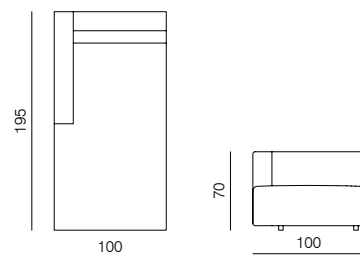

1SEATER EXTENDED 103 (L/R)
dimensions 150 x 90 x 70 cm

1SEATER EXTENDED 103 (L/R)
dimensions 180 x 90 x 70 cm

SPECIFICATIONS AND TECHNICAL DRAWING

2SEATER 83
dimensions 166 × 90 × 70 cm

2SEATER 103
dimensions 206 × 90 × 70 cm

2SEATER + ARMRESTS 83 (L/R)
dimensions 183 × 90 × 70 cm

2SEATER + ARMRESTS 103 (L/R)
dimensions 223 × 90 × 70 cm

CHAISE LONGUE 165 83 (L/R)
dimensions 100 × 165 × 70 cm

CHAISE LONGUE 165 103 (L/R)
dimensions 120 × 165 × 70 cm

CHAISE LONGUE 195 83 (L/R)
dimensions 100 × 195 × 70 cm

CHAISE LONGUE 195 103 (L/R)
dimensions 120 × 195 × 70 cm

SPECIFICATIONS AND TECHNICAL DRAWING

CORNER
dimensions 90 × 90 × 70 cm

CORNER ASYMMETRICAL (L/R)
dimensions 120 × 90 × 70 cm

CORNER EXTENDED 83 (L/R)
dimensions 173 × 90 × 70 cm

CORNER EXTENDED 103 (L/R)
dimensions 193 × 90 × 70 cm

ISLAND 83
dimensions 83 × 90 × 40 cm

ISLAND 103
dimensions 103 × 90 × 40 cm

POUF 103 × 83
dimensions 103 × 83 × 40 cm