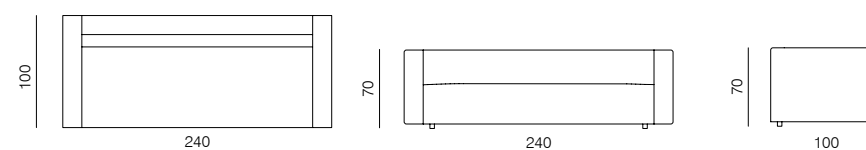

3SEATER SOFA

dimensions 240 × 100 × 70 cm