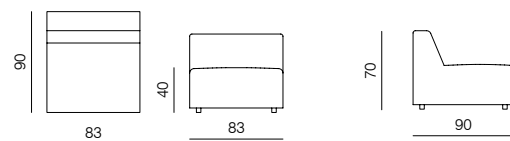

1SEATER 103
dimensions 103 x 90 x 70 cm

1SEATER 83
dimensions 83 x 90 x 70 cm

1SEATER EXTENDED 83 (L/R)
dimensions 130 x 90 x 70 cm

1SEATER + ARMRESTS 103 (L/R)
dimensions 120 x 90 x 70 cm

1SEATER + ARMRESTS 83 (L/R)
dimensions 100 x 90 x 70 cm

1SEATER EXTENDED 103 (L/R)
dimensions 150 x 90 x 70 cm

1SEATER EXTENDED 103 (L/R)
dimensions 180 x 90 x 70 cm

SPECIFICATIONS AND TECHNICAL DRAWING

2SEATER 83
dimensions 166 × 90 × 70 cm

2SEATER 103
dimensions 206 × 90 × 70 cm

dimensions 100 × 205 × 70 cm

**CHAISE LONGUE 205 103 (L/R)**

dimensions 120 × 205 × 70 cm

SPECIFICATIONS AND TECHNICAL DRAWING

XL

CORNER

dimensions 100 × 100 × 70 cm

**ISLAND 83**

dimensions 83 × 100 × 40 cm

**ISLAND 103**

dimensions 103 × 100 × 40 cm

**CORNER ASYMMETRICAL (L/R)**

dimensions 120 × 100 × 70 cm

**2.5SEATER SOFA**

dimensions 200 × 100 × 70 cm

**CORNER EXTENDED 83 (L/R)**