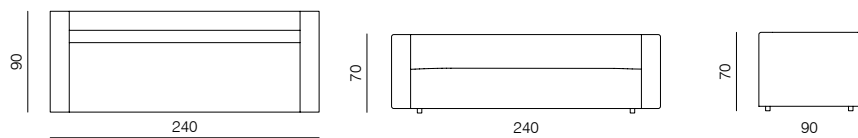

CORNER EXTENDED 83 (L/R)
dimensions 173 × 90 × 70 cm

CORNER EXTENDED 103 (L/R)
dimensions 193 × 90 × 70 cm

ISLAND 83
dimensions 83 × 90 × 40 cm

ISLAND 103
dimensions 103 × 90 × 40 cm

POUF 103 × 83
dimensions 103 × 83 × 40 cm

POUF 100 × 100
dimensions 100 × 100 × 40 cm

POUF 120 × 120
dimensions 120 × 120 × 40 cm

SPECIFICATIONS AND TECHNICAL DRAWING

**ARMCHAIR**

dimensions 100 x 90 x 70 cm

**2SEATER SOFA**

dimensions 166 x 90 x 70 cm

**2.5SEATER SOFA**

dimensions 200 x 90 x 70 cm

**3SEATER SOFA**

dimensions 240 x 90 x 70 cm

XL

1SEATER 103
dimensions 103 × 100 × 70 cm

1SEATER 83
dimensions 83 × 100 × 70 cm

1SEATER EXTENDED 83 (L/R)
dimensions 130 × 100 × 70 cm