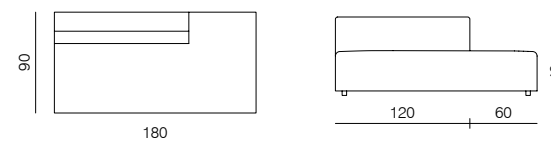

1SEATER 103
dimensions 103 x 90 x 70 cm

1SEATER 83
dimensions 83 x 90 x 70 cm

1SEATER EXTENDED 83 (L/R)
dimensions 130 x 90 x 70 cm

1SEATER + ARMRESTS 103 (L/R)
dimensions 120 x 90 x 70 cm

1SEATER + ARMRESTS 83 (L/R)
dimensions 100 x 90 x 70 cm

1SEATER EXTENDED 103 (L/R)
dimensions 150 x 90 x 70 cm

1SEATER EXTENDED 103 (L/R)
dimensions 180 x 90 x 70 cm

SPECIFICATIONS AND TECHNICAL DRAWING

2SEATER 83
dimensions 166 × 90 × 70 cm

2SEATER 103
dimensions 206 × 90 × 70 cm

dimensions 100 × 205 × 70 cm

**CHAISE LONGUE 205 103 (L/R)**

dimensions 120 × 205 × 70 cm

SPECIFICATIONS AND TECHNICAL DRAWING

XL

CORNER

dimensions 100 × 100 × 70 cm

**ISLAND 83**

dimensions 83 × 100 × 40 cm

**ISLAND 103**

dimensions 103 × 100 × 40 cm

**CORNER ASYMMETRICAL (L/R)**

dimensions 120 × 100 × 70 cm

**2.5SEATER SOFA**

dimensions 200 × 100 × 70 cm

**CORNER EXTENDED 83 (L/R)**