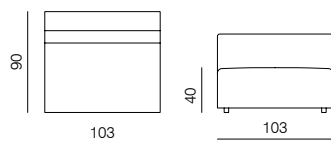

dimensions go hand-in-hand with the needs of different groups of users who are able to choose between two widths and depths of the module. Due to its morphology, Match is ideal for furnishing larger spaces.

1SEATER 103
dimensions 103 x 90 x 70 cm

1SEATER 83
dimensions 83 x 90 x 70 cm

1SEATER EXTENDED 83 (L/R)
dimensions 130 x 90 x 70 cm

1SEATER + ARMRESTS 103 (L/R)
dimensions 120 x 90 x 70 cm

1SEATER + ARMRESTS 83 (L/R)
dimensions 100 x 90 x 70 cm

dimensions 100 × 205 × 70 cm

**CHAISE LONGUE 205 103 (L/R)**

dimensions 120 × 205 × 70 cm

SPECIFICATIONS AND TECHNICAL DRAWING

XL

CORNER

dimensions 100 × 100 × 70 cm

**ISLAND 83**

dimensions 83 × 100 × 40 cm

**ISLAND 103**

dimensions 103 × 100 × 40 cm

**CORNER ASYMMETRICAL (L/R)**

dimensions 120 × 100 × 70 cm

**2.5SEATER SOFA**

dimensions 200 × 100 × 70 cm

**CORNER EXTENDED 83 (L/R)**