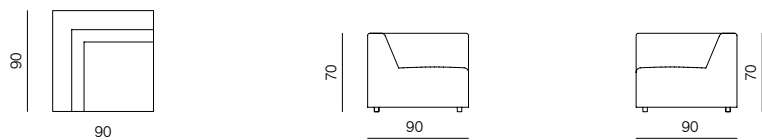

1SEATER EXTENDED 103 (L/R)
dimensions 150 x 90 x 70 cm

1SEATER EXTENDED 103 (L/R)
dimensions 180 x 90 x 70 cm

SPECIFICATIONS AND TECHNICAL DRAWING

2SEATER 83
dimensions 166 × 90 × 70 cm

2SEATER 103
dimensions 206 × 90 × 70 cm

2SEATER + ARMRESTS 83 (L/R)
dimensions 183 × 90 × 70 cm

2SEATER + ARMRESTS 103 (L/R)
dimensions 223 × 90 × 70 cm

CHAISE LONGUE 165 83 (L/R)
dimensions 100 × 165 × 70 cm

CHAISE LONGUE 165 103 (L/R)
dimensions 120 × 165 × 70 cm

CHAISE LONGUE 195 83 (L/R)
dimensions 100 × 195 × 70 cm

CHAISE LONGUE 195 103 (L/R)
dimensions 120 × 195 × 70 cm

SPECIFICATIONS AND TECHNICAL DRAWING

CORNER
dimensions 90 × 90 × 70 cm

CORNER ASYMMETRICAL (L/R)
dimensions 120 × 90 × 70 cm

CORNER EXTENDED 83 (L/R)
dimensions 173 × 90 × 70 cm

CORNER EXTENDED 103 (L/R)
dimensions 193 × 90 × 70 cm

ISLAND 83
dimensions 83 × 90 × 40 cm

ISLAND 103
dimensions 103 × 90 × 40 cm

POUF 103 × 83
dimensions 103 × 83 × 40 cm