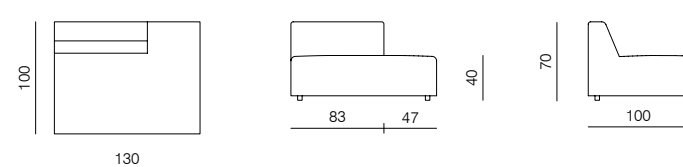

CORNER EXTENDED 83 (L/R)
dimensions 173 × 90 × 70 cm

CORNER EXTENDED 103 (L/R)
dimensions 193 × 90 × 70 cm

ISLAND 83
dimensions 83 × 90 × 40 cm

ISLAND 103
dimensions 103 × 90 × 40 cm

POUF 103 × 83
dimensions 103 × 83 × 40 cm

POUF 100 × 100
dimensions 100 × 100 × 40 cm

POUF 120 × 120
dimensions 120 × 120 × 40 cm

SPECIFICATIONS AND TECHNICAL DRAWING

**ARMCHAIR**

dimensions 100 x 90 x 70 cm

**2SEATER SOFA**

dimensions 166 x 90 x 70 cm

**2.5SEATER SOFA**

dimensions 200 x 90 x 70 cm

**3SEATER SOFA**

dimensions 240 x 90 x 70 cm

XL

1SEATER 103
dimensions 103 × 100 × 70 cm

1SEATER 83
dimensions 83 × 100 × 70 cm

1SEATER EXTENDED 83 (L/R)
dimensions 130 × 100 × 70 cm

1SEATER + ARMRESTS 103 (L/R)
dimensions 120 × 100 × 70 cm

1SEATER + ARMRESTS 83 (L/R)
dimensions 100 × 100 × 70 cm

1SEATER EXTENDED 103 (L/R)
dimensions 150 × 100 × 70 cm

1SEATER EXTENDED 103 (L/R)
dimensions 180 × 100 × 70 cm