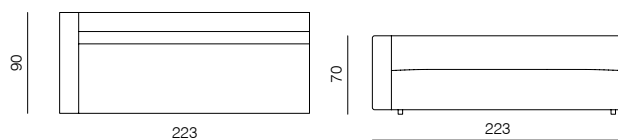

1SEATER 103
dimensions 103 x 90 x 70 cm

1SEATER 83
dimensions 83 x 90 x 70 cm

1SEATER EXTENDED 83 (L/R)
dimensions 130 x 90 x 70 cm

1SEATER + ARMRESTS 103 (L/R)
dimensions 120 x 90 x 70 cm

1SEATER + ARMRESTS 83 (L/R)
dimensions 100 x 90 x 70 cm

1SEATER EXTENDED 103 (L/R)
dimensions 150 x 90 x 70 cm

1SEATER EXTENDED 103 (L/R)
dimensions 180 x 90 x 70 cm

SPECIFICATIONS AND TECHNICAL DRAWING

2SEATER 83
dimensions 166 × 90 × 70 cm

2SEATER 103
dimensions 206 × 90 × 70 cm

2SEATER + ARMRESTS 83 (L/R)
dimensions 183 × 90 × 70 cm

2SEATER + ARMRESTS 103 (L/R)
dimensions 223 × 90 × 70 cm

CHAISE LONGUE 165 83 (L/R)
dimensions 100 × 165 × 70 cm

CHAISE LONGUE 165 103 (L/R)
dimensions 120 × 165 × 70 cm

dimensions 83 × 100 × 40 cm

**ISLAND 103**

dimensions 103 × 100 × 40 cm

**CORNER ASYMMETRICAL (L/R)**

dimensions 120 × 100 × 70 cm

**2.5SEATER SOFA**

dimensions 200 × 100 × 70 cm

**CORNER EXTENDED 83 (L/R)**