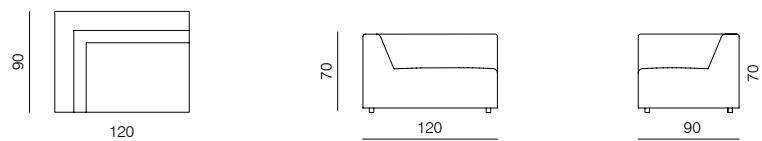

1SEATER EXTENDED 103 (L/R)
dimensions 150 x 90 x 70 cm

1SEATER EXTENDED 103 (L/R)
dimensions 180 x 90 x 70 cm

SPECIFICATIONS AND TECHNICAL DRAWING

2SEATER 83
dimensions 166 × 90 × 70 cm

2SEATER 103
dimensions 206 × 90 × 70 cm

2SEATER + ARMRESTS 83 (L/R)
dimensions 183 × 90 × 70 cm

2SEATER + ARMRESTS 103 (L/R)
dimensions 223 × 90 × 70 cm

CHAISE LONGUE 165 83 (L/R)
dimensions 100 × 165 × 70 cm

CHAISE LONGUE 165 103 (L/R)
dimensions 120 × 165 × 70 cm

CHAISE LONGUE 195 83 (L/R)
dimensions 100 × 195 × 70 cm

CHAISE LONGUE 195 103 (L/R)
dimensions 120 × 195 × 70 cm

SPECIFICATIONS AND TECHNICAL DRAWING

CORNER
dimensions 90 × 90 × 70 cm

CORNER ASYMMETRICAL (L/R)
dimensions 120 × 90 × 70 cm

CORNER EXTENDED 83 (L/R)
dimensions 173 × 90 × 70 cm

CORNER EXTENDED 103 (L/R)
dimensions 193 × 90 × 70 cm

ISLAND 83
dimensions 83 × 90 × 40 cm

ISLAND 103
dimensions 103 × 90 × 40 cm

POUF 103 × 83
dimensions 103 × 83 × 40 cm