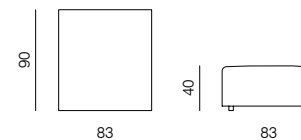

1SEATER EXTENDED 103 (L/R)
dimensions 150 x 90 x 70 cm

1SEATER EXTENDED 103 (L/R)
dimensions 180 x 90 x 70 cm

SPECIFICATIONS AND TECHNICAL DRAWING

2SEATER 83
dimensions 166 × 90 × 70 cm

2SEATER 103
dimensions 206 × 90 × 70 cm

2SEATER + ARMRESTS 83 (L/R)
dimensions 183 × 90 × 70 cm

2SEATER + ARMRESTS 103 (L/R)
dimensions 223 × 90 × 70 cm

CHAISE LONGUE 165 83 (L/R)
dimensions 100 × 165 × 70 cm

CHAISE LONGUE 165 103 (L/R)
dimensions 120 × 165 × 70 cm

CHAISE LONGUE 195 83 (L/R)
dimensions 100 × 195 × 70 cm

CHAISE LONGUE 195 103 (L/R)
dimensions 120 × 195 × 70 cm

SPECIFICATIONS AND TECHNICAL DRAWING

CORNER
dimensions 90 × 90 × 70 cm

CORNER ASYMMETRICAL (L/R)
dimensions 120 × 90 × 70 cm

CORNER EXTENDED 83 (L/R)
dimensions 173 × 90 × 70 cm

CORNER EXTENDED 103 (L/R)
dimensions 193 × 90 × 70 cm

ISLAND 83
dimensions 83 × 90 × 40 cm

ISLAND 103
dimensions 103 × 90 × 40 cm

POUF 103 × 83
dimensions 103 × 83 × 40 cm