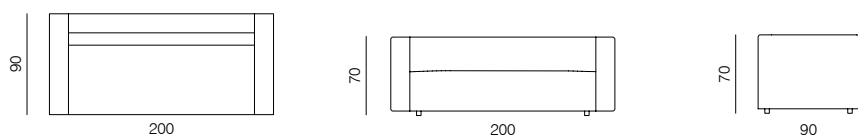

CORNER EXTENDED 83 (L/R)
dimensions 173 × 90 × 70 cm

CORNER EXTENDED 103 (L/R)
dimensions 193 × 90 × 70 cm

ISLAND 83
dimensions 83 × 90 × 40 cm

ISLAND 103
dimensions 103 × 90 × 40 cm

POUF 103 × 83
dimensions 103 × 83 × 40 cm

POUF 100 × 100
dimensions 100 × 100 × 40 cm

POUF 120 × 120
dimensions 120 × 120 × 40 cm

SPECIFICATIONS AND TECHNICAL DRAWING

**ARMCHAIR**

dimensions 100 x 90 x 70 cm

**2SEATER SOFA**

dimensions 166 x 90 x 70 cm

**2.5SEATER SOFA**

dimensions 200 x 90 x 70 cm

**3SEATER SOFA**

dimensions 240 x 90 x 70 cm

XL

1SEATER 103
dimensions 103 × 100 × 70 cm

1SEATER 83
dimensions 83 × 100 × 70 cm

1SEATER EXTENDED 83 (L/R)
dimensions 130 × 100 × 70 cm

1SEATER + ARMRESTS 103 (L/R)
dimensions 120 × 100 × 70 cm

1SEATER + ARMRESTS 83 (L/R)
dimensions 100 × 100 × 70 cm

1SEATER EXTENDED 103 (L/R)
dimensions 150 × 100 × 70 cm

1SEATER EXTENDED 103 (L/R)
dimensions 180 × 100 × 70 cm