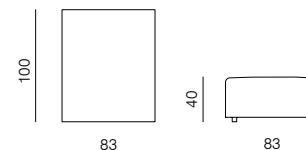

SPECIFICATIONS AND TECHNICAL DRAWING

XL

2SEATER 83

dimensions 166 × 100 × 70 cm

**2SEATER 103**

dimensions 206 × 100 × 70 cm

**2SEATER + ARMRESTS 83 (L/R)**

dimensions 183 × 100 × 70 cm

**2SEATER + ARMRESTS 103 (L/R)**

dimensions 223 × 100 × 70 cm

**CHAISE LONGUE 175 83 (L/R)**

dimensions 100 × 175 × 70 cm

**CHAISE LONGUE 175 103 (L/R)**

dimensions 120 × 175 × 70 cm

**CHAISE LONGUE 205 83 (L/R)**

dimensions 100 × 205 × 70 cm

**CHAISE LONGUE 205 103 (L/R)**

dimensions 120 × 205 × 70 cm

SPECIFICATIONS AND TECHNICAL DRAWING

XL

CORNER

dimensions 100 × 100 × 70 cm

**ISLAND 83**

dimensions 83 × 100 × 40 cm

**ISLAND 103**

dimensions 103 × 100 × 40 cm

**CORNER ASYMMETRICAL (L/R)**

dimensions 120 × 100 × 70 cm

**2.5SEATER SOFA**

dimensions 200 × 100 × 70 cm

**CORNER EXTENDED 83 (L/R)**