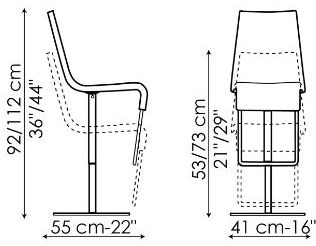

Data sheet

Skipping

Width: 41cm

Depth: 55cm

Height: 92-112cm

Finishes

FRAME

Special Metal