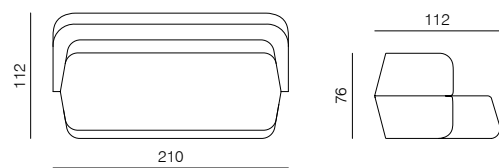

Revolve

Kontrapunkt

Osma

SPECIFICATIONS AND TECHNICAL DRAWING

STRUCTURE	solid wood, plywood
SUSPENSION	wave springs
SEAT & BACKREST	HR foam, polyester wadding
UPHOLSTERY	fabric

[PRODUCT INFORMATION WEBSITE](#)

3SEATER SOFA BED

dimensions 210 × 112 × 76 cm

**3SEATER SOFA BED OPENED**

dimensions 210 × 140 × 38 cm

**POUF**

dimensions 74 × 72 × 36 cm