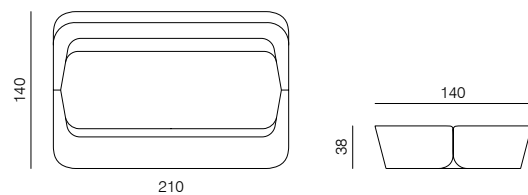

Revolve

Kontrapunkt

Osma

SPECIFICATIONS AND TECHNICAL DRAWING

STRUCTURE	solid wood, plywood
SUSPENSION	wave springs
SEAT & BACKREST	HR foam, polyester wadding
UPHOLSTERY	fabric

[PRODUCT INFORMATION WEBSITE](#)

3SEATER SOFA BED

dimensions 210 × 112 × 76 cm

**3SEATER SOFA BED OPENED**

dimensions 210 × 140 × 38 cm

**POUF**

dimensions 74 × 72 × 36 cm