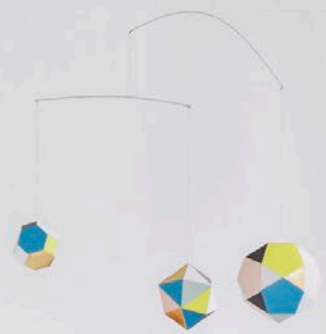

Revolve collection

PRODUCT SHEET

prostoria

Revolve collection

by NUMEN / FOR USE, IVANA BOROVIJAK, ROBERTA BRATOVIĆ

Revolve is a multifunctional sofa that merges seating and sleeping in an innovative way. Its design stands out in any interior, giving it a special character. By a simple rotation of 180 degrees, it can be transformed from a sofa into a bed. Revolve is a perfect bed for two thanks to the padding that is the same the one used for self-standing mattresses. Its dynamic form and dual function make it suitable for decorating a home, office or a holiday home.

Revolve

Kontrapunkt

Osma

SPECIFICATIONS AND TECHNICAL DRAWING

STRUCTURE	solid wood, plywood
SUSPENSION	wave springs
SEAT & BACKREST	HR foam, polyester wadding
UPHOLSTERY	fabric

[PRODUCT INFORMATION WEBSITE](#)

3SEATER SOFA BED

dimensions 210 × 112 × 76 cm

**3SEATER SOFA BED OPENED**

dimensions 210 × 140 × 38 cm

**POUF**

dimensions 74 × 72 × 36 cm