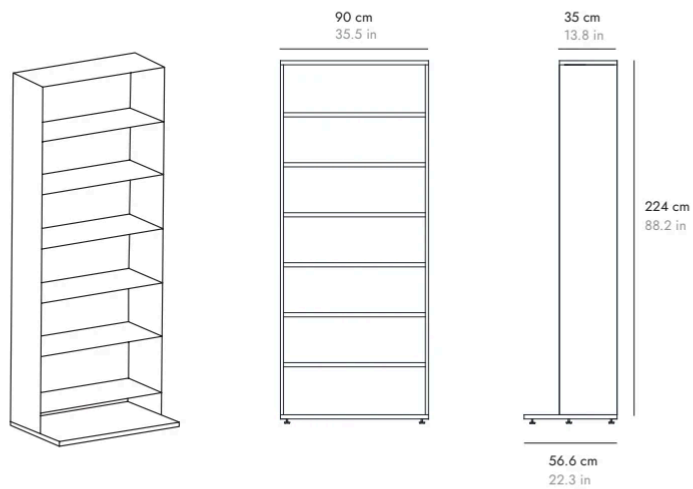

DETAILS. DETALLES

LITERATURA CLASSIC

BY VICENT MARTÍNEZ, 1985

punt

DIMENSIONS. DIMENSIONES

LIT221

LIT391

Shelf compositions must be fixed to the wall for optimum stability.

Las composiciones de estantería deben fijarse a pared para lograr una estabilidad óptima.

LITERATURA CLASSIC

BY VICENT MARTÍNEZ, 1985

punt

MATERIALS

Wood.

Shelving made of E1 MDF board and E1 particle board (low formaldehyde content) with oak or natural walnut veneer.