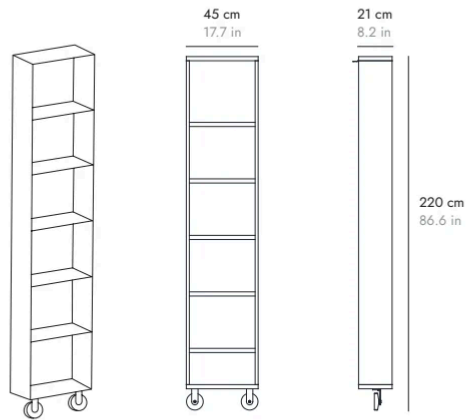

DETAILS. DETALLES

LITERATURA CLASSIC

BY VICENT MARTÍNEZ, 1985

punt

DIMENSIONS. DIMENSIONES

LIT221

LIT391

Shelf compositions must be fixed to the wall for optimum stability.