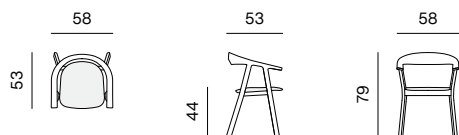

CHAIR
dimensions 58 x 52 x 77 cm

LOOSE CUSHION
dimensions 37 x 39 x 3 cm

TABLE
dimensions 105 x 105 x 75 cm

TABLE
dimensions 180 x 105 x 75 cm

TABLE
dimensions 215 x 105 x 75 cm

TABLE
dimensions 240 x 105 x 75 cm

TABLE
dimensions 295 x 105 x 75 cm

TABLE Ø
dimensions Ø 120 x 75 cm

SPECIFICATIONS AND TECHNICAL DRAWING

TABLE TOP	MDF + FENIX NTM
LEGS	solid wood + oil or lacquer / colour lacquer
PRODUCT INFORMATION WEBSITE	

CONFERENCE TABLE
dimensions 415 x 155 x 75 cm

CONFERENCE TABLE
dimensions 500 x 155 x 75 cm

CABLE HOLE
(2 PCS)
30 x 9,5 cm

POWER MODULE
(2 PCS)

- Bachman module 30 x 9,5 cm with cover TOP FRAME 4-way, black anodised (2 per conference table)
- 2 x EU power socket
 - USB A&C Charger 22 W
 - HDMI 2.0 keystone module
 - RJ45 CAT6A coupling socket
 - Plastic cable guide 130 cm, vertical black