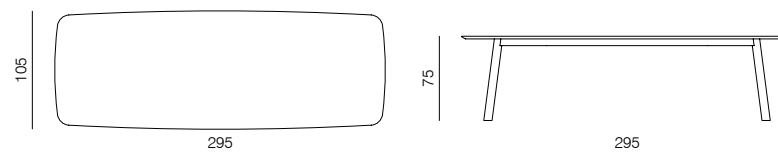

CHAIR
dimensions 58 x 52 x 77 cm

LOOSE CUSHION
dimensions 37 x 39 x 3 cm

TABLE
dimensions 105 x 105 x 75 cm

TABLE
dimensions 180 x 105 x 75 cm

TABLE
dimensions 215 x 105 x 75 cm

TABLE
dimensions 240 x 105 x 75 cm

TABLE
dimensions 295 x 105 x 75 cm

TABLE Ø
dimensions Ø 120 x 75 cm

SPECIFICATIONS AND TECHNICAL DRAWING

TABLE TOP	MDF + FENIX NTM
LEGS	solid wood + oil or lacquer / colour lacquer
PRODUCT INFORMATION WEBSITE	

CONFERENCE TABLE
dimensions 415 x 155 x 75 cm

CONFERENCE TABLE
dimensions 500 x 155 x 75 cm

CABLE HOLE
(2 PCS)
30 x 9,5 cm

POWER MODULE
(2 PCS)

- Bachman module 30 x 9,5 cm with cover TOP FRAME 4-way, black anodised (2 per conference table)
- 2 x EU power socket
 - USB A&C Charger 22 W
 - HDMI 2.0 keystone module
 - RJ45 CAT6A coupling socket
 - Plastic cable guide 130 cm, vertical black