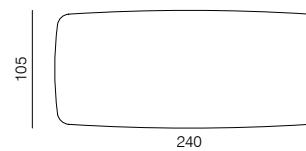

CHAIR
dimensions 58 x 52 x 77 cm

LOOSE CUSHION
dimensions 37 x 39 x 3 cm

TABLE
dimensions 105 x 105 x 75 cm

TABLE
dimensions 180 x 105 x 75 cm

TABLE
dimensions 215 x 105 x 75 cm

TABLE
dimensions 240 x 105 x 75 cm

TABLE
dimensions 295 x 105 x 75 cm

TABLE Ø
dimensions Ø 120 x 75 cm

SPECIFICATIONS AND TECHNICAL DRAWING

TABLE TOP	MDF + FENIX NTM
LEGS	solid wood + oil or lacquer / colour lacquer
PRODUCT INFORMATION WEBSITE	

CONFERENCE TABLE
dimensions 415 x 155 x 75 cm

CONFERENCE TABLE
dimensions 500 x 155 x 75 cm

CABLE HOLE
(2 PCS)
30 x 9,5 cm

POWER MODULE
(2 PCS)

- Bachman module 30 x 9,5 cm with cover TOP FRAME 4-way, black anodised (2 per conference table)
- 2 x EU power socket
 - USB A&C Charger 22 W
 - HDMI 2.0 keystone module
 - RJ45 CAT6A coupling socket
 - Plastic cable guide 130 cm, vertical black