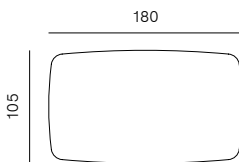

CHAIR
dimensions 58 x 52 x 77 cm

LOOSE CUSHION
dimensions 37 x 39 x 3 cm

TABLE
dimensions 105 x 105 x 75 cm

TABLE
dimensions 180 x 105 x 75 cm

TABLE
dimensions 215 x 105 x 75 cm

TABLE
dimensions 240 x 105 x 75 cm

TABLE
dimensions 295 x 105 x 75 cm

TABLE Ø
dimensions Ø 120 x 75 cm

SPECIFICATIONS AND TECHNICAL DRAWING

TABLE TOP	MDF + FENIX NTM
LEGS	solid wood + oil or lacquer / colour lacquer
PRODUCT INFORMATION WEBSITE	

CONFERENCE TABLE
dimensions 415 x 155 x 75 cm

CONFERENCE TABLE
dimensions 500 x 155 x 75 cm

CABLE HOLE
(2 PCS)
30 x 9,5 cm

POWER MODULE
(2 PCS)

- Bachman module 30 x 9,5 cm with cover TOP FRAME 4-way, black anodised (2 per conference table)
- 2 x EU power socket
 - USB A&C Charger 22 W
 - HDMI 2.0 keystone module
 - RJ45 CAT6A coupling socket
 - Plastic cable guide 130 cm, vertical black