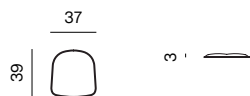

CHAIR
dimensions 58 x 52 x 77 cm

LOOSE CUSHION
dimensions 37 x 39 x 3 cm

TABLE
dimensions 105 x 105 x 75 cm

TABLE
dimensions 180 x 105 x 75 cm

TABLE
dimensions 215 x 105 x 75 cm

TABLE
dimensions 240 x 105 x 75 cm

TABLE
dimensions 295 x 105 x 75 cm

TABLE Ø
dimensions Ø 120 x 75 cm

SPECIFICATIONS AND TECHNICAL DRAWING

TABLE TOP	MDF + FENIX NTM
LEGS	solid wood + oil or lacquer / colour lacquer
PRODUCT INFORMATION WEBSITE	

CONFERENCE TABLE
dimensions 415 x 155 x 75 cm

CONFERENCE TABLE
dimensions 500 x 155 x 75 cm

CABLE HOLE
(2 PCS)
30 x 9,5 cm

POWER MODULE
(2 PCS)

- Bachman module 30 x 9,5 cm with cover TOP FRAME 4-way, black anodised (2 per conference table)
- 2 x EU power socket
 - USB A&C Charger 22 W
 - HDMI 2.0 keystone module
 - RJ45 CAT6A coupling socket
 - Plastic cable guide 130 cm, vertical black