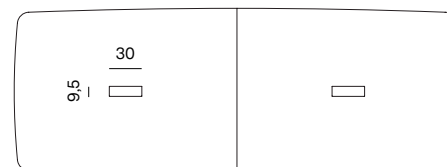

TABLE
dimensions 295 x 105 x 75 cm

TABLE Ø
dimensions Ø 120 x 75 cm

SPECIFICATIONS AND TECHNICAL DRAWING

TABLE TOP	MDF + FENIX NTM
LEGS	solid wood + oil or lacquer / colour lacquer
PRODUCT INFORMATION WEBSITE	

CONFERENCE TABLE
dimensions 415 x 155 x 75 cm

CONFERENCE TABLE
dimensions 500 x 155 x 75 cm

CABLE HOLE
(2 PCS)
30 x 9,5 cm

POWER MODULE
(2 PCS)

- Bachman module 30 x 9,5 cm with cover TOP FRAME 4-way, black anodised (2 per conference table)
- 2 x EU power socket
 - USB A&C Charger 22 W
 - HDMI 2.0 keystone module
 - RJ45 CAT6A coupling socket
 - Plastic cable guide 130 cm, vertical black

CONFERENCE TABLES WITH CABLE HOLES

CONFERENCE TABLES WITH POWER MODULES