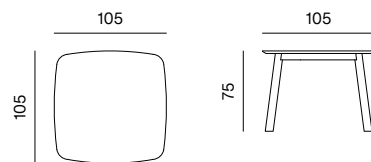

CHAIR
dimensions 58 x 52 x 77 cm

LOOSE CUSHION
dimensions 37 x 39 x 3 cm

TABLE
dimensions 105 x 105 x 75 cm

TABLE
dimensions 180 x 105 x 75 cm

TABLE
dimensions 215 x 105 x 75 cm

TABLE
dimensions 240 x 105 x 75 cm

TABLE
dimensions 295 x 105 x 75 cm

TABLE Ø
dimensions Ø 120 x 75 cm

SPECIFICATIONS AND TECHNICAL DRAWING

TABLE TOP	MDF + FENIX NTM
LEGS	solid wood + oil or lacquer / colour lacquer
PRODUCT INFORMATION WEBSITE	

CONFERENCE TABLE
dimensions 415 x 155 x 75 cm

CONFERENCE TABLE
dimensions 500 x 155 x 75 cm

CABLE HOLE
(2 PCS)
30 x 9,5 cm

POWER MODULE
(2 PCS)

- Bachman module 30 x 9,5 cm with cover TOP FRAME 4-way, black anodised (2 per conference table)
- 2 x EU power socket
 - USB A&C Charger 22 W
 - HDMI 2.0 keystone module
 - RJ45 CAT6A coupling socket
 - Plastic cable guide 130 cm, vertical black