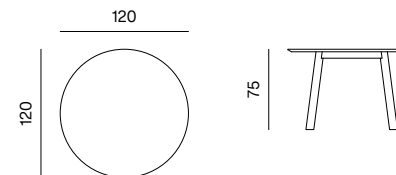

CHAIR
dimensions 58 x 52 x 77 cm

LOOSE CUSHION
dimensions 37 x 39 x 3 cm

TABLE
dimensions 105 x 105 x 75 cm

TABLE
dimensions 180 x 105 x 75 cm

TABLE
dimensions 215 x 105 x 75 cm

TABLE
dimensions 240 x 105 x 75 cm

TABLE
dimensions 295 x 105 x 75 cm

TABLE Ø
dimensions Ø 120 x 75 cm

SPECIFICATIONS AND TECHNICAL DRAWING

TABLE TOP	MDF + FENIX NTM
LEGS	solid wood + oil or lacquer / colour lacquer
PRODUCT INFORMATION WEBSITE	

CONFERENCE TABLE
dimensions 415 x 155 x 75 cm

CONFERENCE TABLE
dimensions 500 x 155 x 75 cm

CABLE HOLE
(2 PCS)
30 x 9,5 cm

POWER MODULE
(2 PCS)

- Bachman module 30 x 9,5 cm with cover TOP FRAME 4-way, black anodised (2 per conference table)
- 2 x EU power socket
 - USB A&C Charger 22 W
 - HDMI 2.0 keystone module
 - RJ45 CAT6A coupling socket
 - Plastic cable guide 130 cm, vertical black