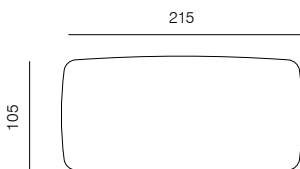

CHAIR
dimensions 58 x 52 x 77 cm

LOOSE CUSHION
dimensions 37 x 39 x 3 cm

TABLE
dimensions 105 x 105 x 75 cm

TABLE
dimensions 180 x 105 x 75 cm

TABLE
dimensions 215 x 105 x 75 cm

TABLE
dimensions 240 x 105 x 75 cm

TABLE
dimensions 295 x 105 x 75 cm

TABLE Ø
dimensions Ø 120 x 75 cm

SPECIFICATIONS AND TECHNICAL DRAWING

TABLE TOP	MDF + FENIX NTM
LEGS	solid wood + oil or lacquer / colour lacquer
PRODUCT INFORMATION WEBSITE	

CONFERENCE TABLE
dimensions 415 x 155 x 75 cm

CONFERENCE TABLE
dimensions 500 x 155 x 75 cm

CABLE HOLE
(2 PCS)
30 x 9,5 cm

POWER MODULE
(2 PCS)

- Bachman module 30 x 9,5 cm with cover TOP FRAME 4-way, black anodised (2 per conference table)
- 2 x EU power socket
 - USB A&C Charger 22 W
 - HDMI 2.0 keystone module
 - RJ45 CAT6A coupling socket
 - Plastic cable guide 130 cm, vertical black