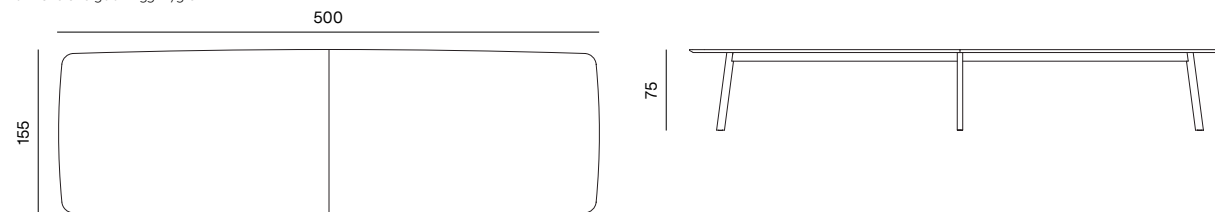

CHAIR
dimensions 58 x 52 x 77 cm

LOOSE CUSHION
dimensions 37 x 39 x 3 cm

TABLE
dimensions 105 x 105 x 75 cm

TABLE
dimensions 180 x 105 x 75 cm

TABLE
dimensions 215 x 105 x 75 cm

TABLE
dimensions 240 x 105 x 75 cm

TABLE
dimensions 295 x 105 x 75 cm

TABLE Ø
dimensions Ø 120 x 75 cm

SPECIFICATIONS AND TECHNICAL DRAWING

TABLE TOP	MDF + FENIX NTM
LEGS	solid wood + oil or lacquer / colour lacquer
PRODUCT INFORMATION WEBSITE	

CONFERENCE TABLE
dimensions 415 x 155 x 75 cm

CONFERENCE TABLE
dimensions 500 x 155 x 75 cm

CABLE HOLE
(2 PCS)
30 x 9,5 cm

POWER MODULE
(2 PCS)

- Bachman module 30 x 9,5 cm with cover TOP FRAME 4-way, black anodised (2 per conference table)
- 2 x EU power socket
 - USB A&C Charger 22 W
 - HDMI 2.0 keystone module
 - RJ45 CAT6A coupling socket
 - Plastic cable guide 130 cm, vertical black