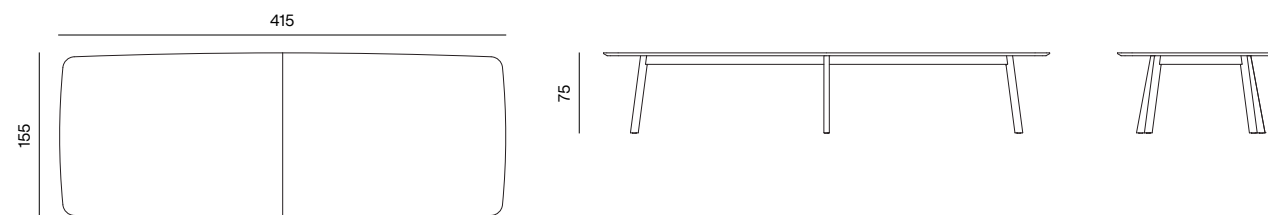

CHAIR
dimensions 58 x 52 x 77 cm

LOOSE CUSHION
dimensions 37 x 39 x 3 cm

TABLE
dimensions 105 x 105 x 75 cm

TABLE
dimensions 180 x 105 x 75 cm

TABLE
dimensions 215 x 105 x 75 cm

TABLE
dimensions 240 x 105 x 75 cm

TABLE
dimensions 295 x 105 x 75 cm

TABLE Ø
dimensions Ø 120 x 75 cm

SPECIFICATIONS AND TECHNICAL DRAWING

TABLE TOP	MDF + FENIX NTM
LEGS	solid wood + oil or lacquer / colour lacquer
PRODUCT INFORMATION WEBSITE	

CONFERENCE TABLE
dimensions 415 x 155 x 75 cm

CONFERENCE TABLE
dimensions 500 x 155 x 75 cm

CABLE HOLE
(2 PCS)
30 x 9,5 cm

POWER MODULE
(2 PCS)

- Bachman module 30 x 9,5 cm with cover TOP FRAME 4-way, black anodised (2 per conference table)
- 2 x EU power socket
 - USB A&C Charger 22 W
 - HDMI 2.0 keystone module
 - RJ45 CAT6A coupling socket
 - Plastic cable guide 130 cm, vertical black