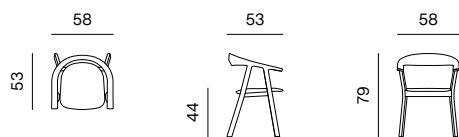

CHAIR
dimensions 58 x 52 x 77 cm

LOOSE CUSHION
dimensions 37 x 39 x 3 cm

TABLE
dimensions 105 x 105 x 75 cm

TABLE
dimensions 180 x 105 x 75 cm

TABLE
dimensions 215 x 105 x 75 cm

TABLE
dimensions 240 x 105 x 75 cm

TABLE
dimensions 295 x 105 x 75 cm

TABLE Ø
dimensions Ø 120 x 75 cm

SPECIFICATIONS AND TECHNICAL DRAWING

TABLE TOP	MDF + FENIX NTM
LEGS	solid wood + oil or lacquer / colour lacquer
PRODUCT INFORMATION WEBSITE	

CONFERENCE TABLE
dimensions 415 x 155 x 75 cm

CONFERENCE TABLE
dimensions 500 x 155 x 75 cm

CABLE HOLE
(2 PCS)
30 x 9,5 cm

POWER MODULE
(2 PCS)

- Bachman module 30 x 9,5 cm with cover TOP FRAME 4-way, black anodised (2 per conference table)
- 2 x EU power socket
 - USB A&C Charger 22 W
 - HDMI 2.0 keystone module
 - RJ45 CAT6A coupling socket
 - Plastic cable guide 130 cm, vertical black