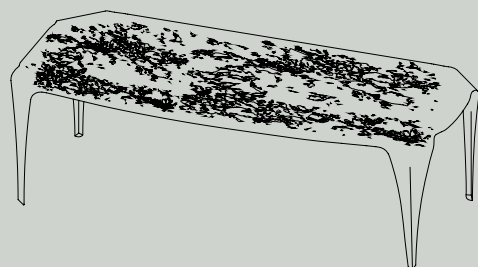

MATERIALI MATERIALS

H3 Ottone DeErosion
DeErosion brass