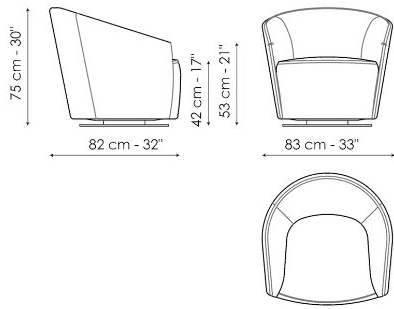

## Bodo - swivel base

Width: 83cm

Depth: 82cm

Height: 75cm

## Bodo

Width: 83cm

Depth: 82cm

Height: 75cm