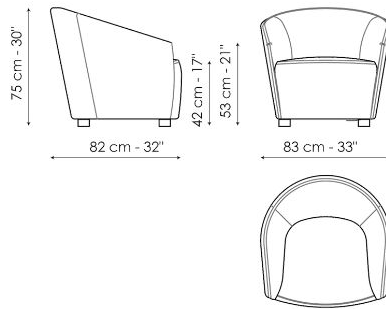

## Bodo - swivel base

Width: 83cm

Depth: 82cm

Height: 75cm

## Bodo

Width: 83cm

Depth: 82cm

Height: 75cm