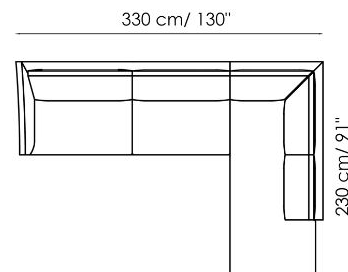

Data sheet

Sofa 280

Width: 280cm
Depth: 100cm
Height: 80cm

Sofa 250

Width: 250cm
Depth: 100cm
Height: 80cm

Sofa 220

Width: 220cm
Depth: 100cm
Height: 80cm

Sofa 190

Corner sofa 250

Width: 250cm
Depth: 100cm
Height: 80cm

Corner sofa 220

Width: 220cm
Depth: 100cm
Height: 80cm

Chaise longue 120x170

Width: 120cm
 Depth: 170cm
 Height: 80cm

Corner

Width: 100cm
 Depth: 100cm
 Height: 80cm

Meridiana

Width: 100cm
 Depth: 230cm
 Height: 80cm

Pouf 120x70

Width: 120cm
 Depth: 70cm
 Height: 43cm

Pouf 87x87

Width: 87cm
 Depth: 87cm
 Height: 43cm

Lumbar cushion 70x30

Width: 70cm
 Depth: -cm
 Height: 30cm

Combination 1

Width: 250cm
 Depth: 100cm
 Height: 80cm

Combination 2

Width: 330cm
 Depth: 230cm
 Height: 80cm

Combination 3

Width: 330cm
 Depth: 230cm
 Height: 80cm

Finishes

FEET