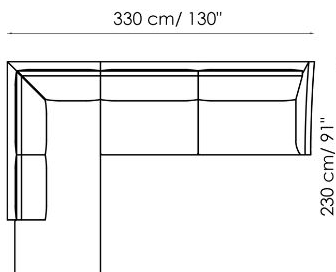

Data sheet

Sofa 280

Width: 280cm
Depth: 100cm
Height: 80cm

Sofa 250

Width: 250cm
Depth: 100cm
Height: 80cm

Sofa 220

Width: 220cm
Depth: 100cm
Height: 80cm

Sofa 190

Corner sofa 250

Width: 250cm
Depth: 100cm
Height: 80cm

Corner sofa 220

Width: 220cm
Depth: 100cm
Height: 80cm

Chaise longue 120x170

Width: 120cm
 Depth: 170cm
 Height: 80cm

Corner

Width: 100cm
 Depth: 100cm
 Height: 80cm

Meridiana

Width: 100cm
 Depth: 230cm
 Height: 80cm

Pouf 120x70

Width: 120cm
 Depth: 70cm
 Height: 43cm

Pouf 87x87

Width: 87cm
 Depth: 87cm
 Height: 43cm

Lumbar cushion 70x30

Width: 70cm
 Depth: -cm
 Height: 30cm

Combination 1

Width: 250cm
 Depth: 100cm
 Height: 80cm

Combination 2

Width: 330cm
 Depth: 230cm
 Height: 80cm

Combination 3

Width: 330cm
 Depth: 230cm
 Height: 80cm

Finishes

FEET