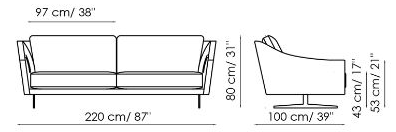

Data sheet

Sofa 280

Width: 280cm
Depth: 100cm
Height: 80cm

Sofa 250

Width: 250cm
Depth: 100cm
Height: 80cm

Sofa 220

Width: 220cm
Depth: 100cm
Height: 80cm

Sofa 190

Width: 190cm
Depth: 100cm
Height: 80cm

End section sofa 230

Width: 230cm
Depth: 100cm
Height: 80cm

End section sofa 200

Width: 200cm
Depth: 100cm
Height: 80cm

End section sofa 170

Width: 170cm
Depth: 100cm
Height: 80cm

Corner sofa 250

Width: 250cm
Depth: 100cm
Height: 80cm

Corner sofa 220

Width: 220cm
Depth: 100cm
Height: 80cm

Chaise longue 120x170

Width: 120cm
 Depth: 170cm
 Height: 80cm

Corner

Width: 100cm
 Depth: 100cm
 Height: 80cm

Meridiana

Width: 100cm
 Depth: 230cm
 Height: 80cm

Pouf 120x70

Width: 120cm
 Depth: 70cm
 Height: 43cm

Pouf 87x87

Width: 87cm
 Depth: 87cm
 Height: 43cm

Lumbar cushion 70x30

Width: 70cm
 Depth: -cm
 Height: 30cm