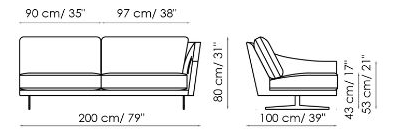

Data sheet

Sofa 280

Width: 280cm
Depth: 100cm
Height: 80cm

Sofa 250

Width: 250cm
Depth: 100cm
Height: 80cm

Sofa 220

Width: 220cm
Depth: 100cm
Height: 80cm

Sofa 190

Width: 190cm
Depth: 100cm
Height: 80cm

End section sofa 230

Width: 230cm
Depth: 100cm
Height: 80cm

End section sofa 200

Width: 200cm
Depth: 100cm
Height: 80cm

End section sofa 170

Width: 170cm
Depth: 100cm
Height: 80cm

Corner sofa 250

Width: 250cm
Depth: 100cm
Height: 80cm

Corner sofa 220

Width: 220cm
Depth: 100cm
Height: 80cm

Chaise longue 120x170

Width: 120cm
 Depth: 170cm
 Height: 80cm

Corner

Width: 100cm
 Depth: 100cm
 Height: 80cm

Meridiana

Width: 100cm
 Depth: 230cm
 Height: 80cm

Pouf 120x70

Width: 120cm
 Depth: 70cm
 Height: 43cm

Pouf 87x87

Width: 87cm
 Depth: 87cm
 Height: 43cm

Lumbar cushion 70x30

Width: 70cm
 Depth: -cm
 Height: 30cm