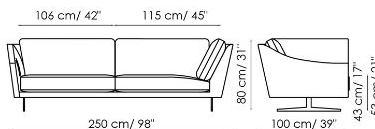

Data sheet

Sofa 280

Width: 280cm
Depth: 100cm
Height: 80cm

Sofa 250

Width: 250cm
Depth: 100cm
Height: 80cm

Sofa 220

Width: 220cm
Depth: 100cm
Height: 80cm

Sofa 190

Width: 190cm
Depth: 100cm
Height: 80cm

End section sofa 230

Width: 230cm
Depth: 100cm
Height: 80cm

End section sofa 200

Width: 200cm
Depth: 100cm
Height: 80cm

End section sofa 170

Width: 170cm
Depth: 100cm
Height: 80cm

Corner sofa 250

Width: 250cm
Depth: 100cm
Height: 80cm

Corner sofa 220

Width: 220cm
Depth: 100cm
Height: 80cm

Chaise longue 120x170

Width: 120cm
 Depth: 170cm
 Height: 80cm

Corner

Width: 100cm
 Depth: 100cm
 Height: 80cm

Meridiana

Width: 100cm
 Depth: 230cm
 Height: 80cm

Pouf 120x70

Width: 120cm
 Depth: 70cm
 Height: 43cm

Pouf 87x87

Width: 87cm
 Depth: 87cm
 Height: 43cm

Lumbar cushion 70x30

Width: 70cm
 Depth: -cm
 Height: 30cm