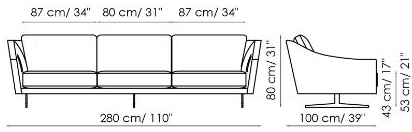

Data sheet

Sofa 280

Width: 280cm
Depth: 100cm
Height: 80cm

Sofa 250

Width: 250cm
Depth: 100cm
Height: 80cm

Sofa 220

Width: 220cm
Depth: 100cm
Height: 80cm

Sofa 190

Width: 190cm
Depth: 100cm
Height: 80cm

End section sofa 230

Width: 230cm
Depth: 100cm
Height: 80cm

End section sofa 200

Width: 200cm
Depth: 100cm
Height: 80cm

End section sofa 170

Width: 170cm
Depth: 100cm
Height: 80cm

Corner sofa 250

Width: 250cm
Depth: 100cm
Height: 80cm

Corner sofa 220

Width: 220cm
Depth: 100cm
Height: 80cm

Chaise longue 120x170

Width: 120cm
 Depth: 170cm
 Height: 80cm

Corner

Width: 100cm
 Depth: 100cm
 Height: 80cm

Meridiana

Width: 100cm
 Depth: 230cm
 Height: 80cm

Pouf 120x70

Width: 120cm
 Depth: 70cm
 Height: 43cm

Pouf 87x87

Width: 87cm
 Depth: 87cm
 Height: 43cm

Lumbar cushion 70x30

Width: 70cm
 Depth: -cm
 Height: 30cm