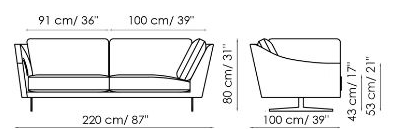

Data sheet

Sofa 280

Width: 280cm
Depth: 100cm
Height: 80cm

Sofa 250

Width: 250cm
Depth: 100cm
Height: 80cm

Sofa 220

Width: 220cm
Depth: 100cm
Height: 80cm

Sofa 190

Width: 190cm
Depth: 100cm
Height: 80cm

End section sofa 230

Width: 230cm
Depth: 100cm
Height: 80cm

End section sofa 200

Width: 200cm
Depth: 100cm
Height: 80cm

End section sofa 170

Width: 170cm
Depth: 100cm
Height: 80cm

Corner sofa 250

Width: 250cm
Depth: 100cm
Height: 80cm

Corner sofa 220

Width: 220cm
Depth: 100cm
Height: 80cm

Chaise longue 120x170

Width: 120cm
 Depth: 170cm
 Height: 80cm

Corner

Width: 100cm
 Depth: 100cm
 Height: 80cm

Meridiana

Width: 100cm
 Depth: 230cm
 Height: 80cm

Pouf 120x70

Width: 120cm
 Depth: 70cm
 Height: 43cm

Pouf 87x87

Width: 87cm
 Depth: 87cm
 Height: 43cm

Lumbar cushion 70x30

Width: 70cm
 Depth: -cm
 Height: 30cm