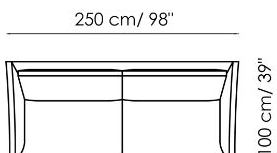

Data sheet

Sofa 280

Width: 280cm
Depth: 100cm
Height: 80cm

Sofa 250

Width: 250cm
Depth: 100cm
Height: 80cm

Sofa 220

Width: 220cm
Depth: 100cm
Height: 80cm

Sofa 190

Corner sofa 250

Width: 250cm
Depth: 100cm
Height: 80cm

Corner sofa 220

Width: 220cm
Depth: 100cm
Height: 80cm

Chaise longue 120x170

Width: 120cm
 Depth: 170cm
 Height: 80cm

Corner

Width: 100cm
 Depth: 100cm
 Height: 80cm

Meridiana

Width: 100cm
 Depth: 230cm
 Height: 80cm

Pouf 120x70

Width: 120cm
 Depth: 70cm
 Height: 43cm

Pouf 87x87

Width: 87cm
 Depth: 87cm
 Height: 43cm

Lumbar cushion 70x30

Width: 70cm
 Depth: -cm
 Height: 30cm

Combination 1

Width: 250cm
 Depth: 100cm
 Height: 80cm

Combination 2

Width: 330cm
 Depth: 230cm
 Height: 80cm

Combination 3

Width: 330cm
 Depth: 230cm
 Height: 80cm

Finishes

FEET