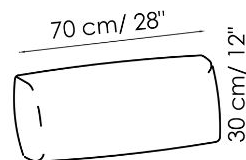

Data sheet

Sofa 280

Width: 280cm
Depth: 100cm
Height: 80cm

Sofa 250

Width: 250cm
Depth: 100cm
Height: 80cm

Sofa 220

Width: 220cm
Depth: 100cm
Height: 80cm

Sofa 190

Corner sofa 250

Width: 250cm
Depth: 100cm
Height: 80cm

Corner sofa 220

Width: 220cm
Depth: 100cm
Height: 80cm

Chaise longue 120x170

Width: 120cm
 Depth: 170cm
 Height: 80cm

Corner

Width: 100cm
 Depth: 100cm
 Height: 80cm

Meridiana

Width: 100cm
 Depth: 230cm
 Height: 80cm

Pouf 120x70

Width: 120cm
 Depth: 70cm
 Height: 43cm

Pouf 87x87

Width: 87cm
 Depth: 87cm
 Height: 43cm

Lumbar cushion 70x30

Width: 70cm
 Depth: -cm
 Height: 30cm

Combination 1

Width: 250cm
 Depth: 100cm
 Height: 80cm

Combination 2

Width: 330cm
 Depth: 230cm
 Height: 80cm

Combination 3

Width: 330cm
 Depth: 230cm
 Height: 80cm

Finishes

FEET