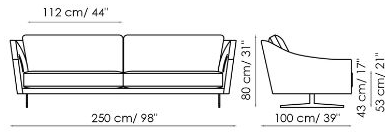

Data sheet

Sofa 280

Width: 280cm
Depth: 100cm
Height: 80cm

Sofa 250

Width: 250cm
Depth: 100cm
Height: 80cm

Sofa 220

Width: 220cm
Depth: 100cm
Height: 80cm

Sofa 190

Width: 190cm
Depth: 100cm
Height: 80cm

End section sofa 230

Width: 230cm
Depth: 100cm
Height: 80cm

End section sofa 200

Width: 200cm
Depth: 100cm
Height: 80cm

End section sofa 170

Width: 170cm
Depth: 100cm
Height: 80cm

Corner sofa 250

Width: 250cm
Depth: 100cm
Height: 80cm

Corner sofa 220

Width: 220cm
Depth: 100cm
Height: 80cm

Chaise longue 120x170

Width: 120cm
 Depth: 170cm
 Height: 80cm

Corner

Width: 100cm
 Depth: 100cm
 Height: 80cm

Meridiana

Width: 100cm
 Depth: 230cm
 Height: 80cm

Pouf 120x70

Width: 120cm
 Depth: 70cm
 Height: 43cm

Pouf 87x87

Width: 87cm
 Depth: 87cm
 Height: 43cm

Lumbar cushion 70x30

Width: 70cm
 Depth: -cm
 Height: 30cm