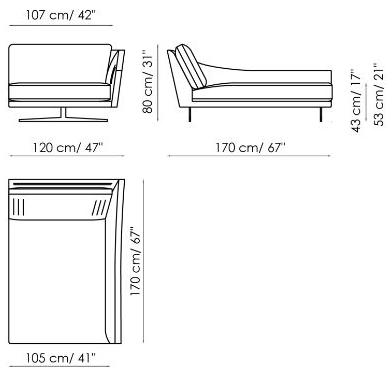

Data sheet

Sofa 280

Width: 280cm
Depth: 100cm
Height: 80cm

Sofa 250

Width: 250cm
Depth: 100cm
Height: 80cm

Sofa 220

Width: 220cm
Depth: 100cm
Height: 80cm

Sofa 190

Width: 190cm
Depth: 100cm
Height: 80cm

End section sofa 230

Width: 230cm
Depth: 100cm
Height: 80cm

End section sofa 200

Width: 200cm
Depth: 100cm
Height: 80cm

End section sofa 170

Width: 170cm
Depth: 100cm
Height: 80cm

Corner sofa 250

Width: 250cm
Depth: 100cm
Height: 80cm

Corner sofa 220

Width: 220cm
Depth: 100cm
Height: 80cm

Chaise longue 120x170

Width: 120cm
 Depth: 170cm
 Height: 80cm

Corner

Width: 100cm
 Depth: 100cm
 Height: 80cm

Meridiana

Width: 100cm
 Depth: 230cm
 Height: 80cm

Pouf 120x70

Width: 120cm
 Depth: 70cm
 Height: 43cm

Pouf 87x87

Width: 87cm
 Depth: 87cm
 Height: 43cm

Lumbar cushion 70x30

Width: 70cm
 Depth: -cm
 Height: 30cm