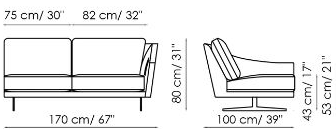

Data sheet

Sofa 280

Width: 280cm
Depth: 100cm
Height: 80cm

Sofa 250

Width: 250cm
Depth: 100cm
Height: 80cm

Sofa 220

Width: 220cm
Depth: 100cm
Height: 80cm

Sofa 190

Width: 190cm
Depth: 100cm
Height: 80cm

End section sofa 230

Width: 230cm
Depth: 100cm
Height: 80cm

End section sofa 200

Width: 200cm
Depth: 100cm
Height: 80cm

End section sofa 170

Width: 170cm
Depth: 100cm
Height: 80cm

Corner sofa 250

Width: 250cm
Depth: 100cm
Height: 80cm

Corner sofa 220

Width: 220cm
Depth: 100cm
Height: 80cm

Chaise longue 120x170

Width: 120cm
 Depth: 170cm
 Height: 80cm

Corner

Width: 100cm
 Depth: 100cm
 Height: 80cm

Meridiana

Width: 100cm
 Depth: 230cm
 Height: 80cm

Pouf 120x70

Width: 120cm
 Depth: 70cm
 Height: 43cm

Pouf 87x87

Width: 87cm
 Depth: 87cm
 Height: 43cm

Lumbar cushion 70x30

Width: 70cm
 Depth: -cm
 Height: 30cm