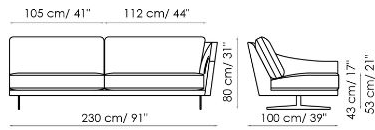

Data sheet

Sofa 280

Width: 280cm
Depth: 100cm
Height: 80cm

Sofa 250

Width: 250cm
Depth: 100cm
Height: 80cm

Sofa 220

Width: 220cm
Depth: 100cm
Height: 80cm

Sofa 190

Width: 190cm
Depth: 100cm
Height: 80cm

End section sofa 230

Width: 230cm
Depth: 100cm
Height: 80cm

End section sofa 200

Width: 200cm
Depth: 100cm
Height: 80cm

End section sofa 170

Width: 170cm
Depth: 100cm
Height: 80cm

Corner sofa 250

Width: 250cm
Depth: 100cm
Height: 80cm

Corner sofa 220

Width: 220cm
Depth: 100cm
Height: 80cm

Chaise longue 120x170

Width: 120cm
 Depth: 170cm
 Height: 80cm

Corner

Width: 100cm
 Depth: 100cm
 Height: 80cm

Meridiana

Width: 100cm
 Depth: 230cm
 Height: 80cm

Pouf 120x70

Width: 120cm
 Depth: 70cm
 Height: 43cm

Pouf 87x87

Width: 87cm
 Depth: 87cm
 Height: 43cm

Lumbar cushion 70x30

Width: 70cm
 Depth: -cm
 Height: 30cm