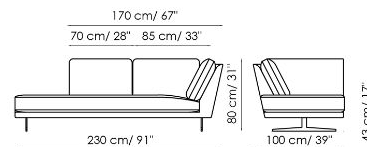

Data sheet

Sofa 280

Width: 280cm
Depth: 100cm
Height: 80cm

Sofa 250

Width: 250cm
Depth: 100cm
Height: 80cm

Sofa 220

Width: 220cm
Depth: 100cm
Height: 80cm

Sofa 190

Width: 190cm
Depth: 100cm
Height: 80cm

End section sofa 230

Width: 230cm
Depth: 100cm
Height: 80cm

End section sofa 200

Width: 200cm
Depth: 100cm
Height: 80cm

End section sofa 170

Width: 170cm
Depth: 100cm
Height: 80cm

Corner sofa 250

Width: 250cm
Depth: 100cm
Height: 80cm

Corner sofa 220

Width: 220cm
Depth: 100cm
Height: 80cm

Chaise longue 120x170

Width: 120cm
 Depth: 170cm
 Height: 80cm

Corner

Width: 100cm
 Depth: 100cm
 Height: 80cm

Meridiana

Width: 100cm
 Depth: 230cm
 Height: 80cm

Pouf 120x70

Width: 120cm
 Depth: 70cm
 Height: 43cm

Pouf 87x87

Width: 87cm
 Depth: 87cm
 Height: 43cm

Lumbar cushion 70x30

Width: 70cm
 Depth: -cm
 Height: 30cm