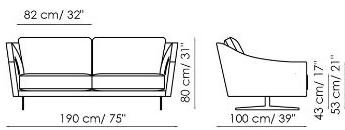

Data sheet

Sofa 280

Width: 280cm
Depth: 100cm
Height: 80cm

Sofa 250

Width: 250cm
Depth: 100cm
Height: 80cm

Sofa 220

Width: 220cm
Depth: 100cm
Height: 80cm

Sofa 190

Width: 190cm
Depth: 100cm
Height: 80cm

End section sofa 230

Width: 230cm
Depth: 100cm
Height: 80cm

End section sofa 200

Width: 200cm
Depth: 100cm
Height: 80cm

End section sofa 170

Width: 170cm
Depth: 100cm
Height: 80cm

Corner sofa 250

Width: 250cm
Depth: 100cm
Height: 80cm

Corner sofa 220

Width: 220cm
Depth: 100cm
Height: 80cm

Chaise longue 120x170

Width: 120cm
 Depth: 170cm
 Height: 80cm

Corner

Width: 100cm
 Depth: 100cm
 Height: 80cm

Meridiana

Width: 100cm
 Depth: 230cm
 Height: 80cm

Pouf 120x70

Width: 120cm
 Depth: 70cm
 Height: 43cm

Pouf 87x87

Width: 87cm
 Depth: 87cm
 Height: 43cm

Lumbar cushion 70x30

Width: 70cm
 Depth: -cm
 Height: 30cm