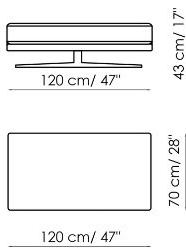

Data sheet

Sofa 280

Width: 280cm
Depth: 100cm
Height: 80cm

Sofa 250

Width: 250cm
Depth: 100cm
Height: 80cm

Sofa 220

Width: 220cm
Depth: 100cm
Height: 80cm

Sofa 190

Width: 190cm
Depth: 100cm
Height: 80cm

End section sofa 230

Width: 230cm
Depth: 100cm
Height: 80cm

End section sofa 200

Width: 200cm
Depth: 100cm
Height: 80cm

End section sofa 170

Width: 170cm
Depth: 100cm
Height: 80cm

Corner sofa 250

Width: 250cm
Depth: 100cm
Height: 80cm

Corner sofa 220

Width: 220cm
Depth: 100cm
Height: 80cm

Chaise longue 120x170

Width: 120cm
 Depth: 170cm
 Height: 80cm

Corner

Width: 100cm
 Depth: 100cm
 Height: 80cm

Meridiana

Width: 100cm
 Depth: 230cm
 Height: 80cm

Pouf 120x70

Width: 120cm
 Depth: 70cm
 Height: 43cm

Pouf 87x87

Width: 87cm
 Depth: 87cm
 Height: 43cm

Lumbar cushion 70x30

Width: 70cm
 Depth: -cm
 Height: 30cm