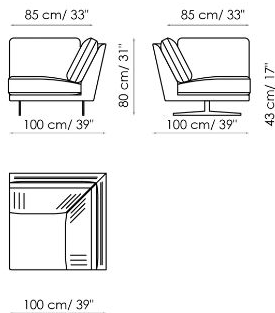

Data sheet

Sofa 280

Width: 280cm
Depth: 100cm
Height: 80cm

Sofa 250

Width: 250cm
Depth: 100cm
Height: 80cm

Sofa 220

Width: 220cm
Depth: 100cm
Height: 80cm

Sofa 190

Width: 190cm
Depth: 100cm
Height: 80cm

End section sofa 230

Width: 230cm
Depth: 100cm
Height: 80cm

End section sofa 200

Width: 200cm
Depth: 100cm
Height: 80cm

End section sofa 170

Width: 170cm
Depth: 100cm
Height: 80cm

Corner sofa 250

Width: 250cm
Depth: 100cm
Height: 80cm

Corner sofa 220

Width: 220cm
Depth: 100cm
Height: 80cm

Chaise longue 120x170

Width: 120cm
 Depth: 170cm
 Height: 80cm

Corner

Width: 100cm
 Depth: 100cm
 Height: 80cm

Meridiana

Width: 100cm
 Depth: 230cm
 Height: 80cm

Pouf 120x70

Width: 120cm
 Depth: 70cm
 Height: 43cm

Pouf 87x87

Width: 87cm
 Depth: 87cm
 Height: 43cm

Lumbar cushion 70x30

Width: 70cm
 Depth: -cm
 Height: 30cm