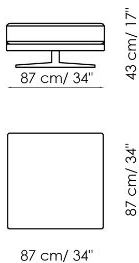

Data sheet

Sofa 280

Width: 280cm
Depth: 100cm
Height: 80cm

Sofa 250

Width: 250cm
Depth: 100cm
Height: 80cm

Sofa 220

Width: 220cm
Depth: 100cm
Height: 80cm

Sofa 190

Width: 190cm
Depth: 100cm
Height: 80cm

End section sofa 230

Width: 230cm
Depth: 100cm
Height: 80cm

End section sofa 200

Width: 200cm
Depth: 100cm
Height: 80cm

End section sofa 170

Width: 170cm
Depth: 100cm
Height: 80cm

Corner sofa 250

Width: 250cm
Depth: 100cm
Height: 80cm

Corner sofa 220

Width: 220cm
Depth: 100cm
Height: 80cm

Chaise longue 120x170

Width: 120cm
 Depth: 170cm
 Height: 80cm

Corner

Width: 100cm
 Depth: 100cm
 Height: 80cm

Meridiana

Width: 100cm
 Depth: 230cm
 Height: 80cm

Pouf 120x70

Width: 120cm
 Depth: 70cm
 Height: 43cm

Pouf 87x87

Width: 87cm
 Depth: 87cm
 Height: 43cm

Lumbar cushion 70x30

Width: 70cm
 Depth: -cm
 Height: 30cm