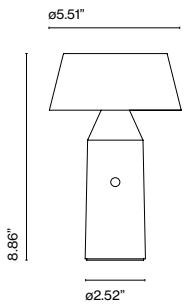

Bicoca

Armrest accessory + magnet

Disk accessory + magnet

Magnet accessory

Bicoca

Light source:
LED SMD 1A 3,5W 2700K CRI90 398lm
Luminaire:
In 5 Vdc 1,5A 241lm

LED included

Battery life:
5 hours in peak power
10 hours in half power
20 hours in a quarter power

Battery charging time: 10h.

marsetusa@marset.com

Color polycarbonate and shade. Opal diffuser polycarbonate. Stainless steel and teflon joint.

- Off-white (RAL 9001)
- Anthracite (RAL 7026)
- Red wine (RAL 3005)
- Light blue (PANTONE 7542)
- Pale pink (PANTONE 5015)
- Yellow (RAL 1032)

* 3 positions dimmer

- [Download](#) Assembly instructions
- [Download](#) 2D
- [Download](#) 3D
- [Download](#) Photometric data

WARNING. California Proposition 65 Warning for California Consumers. This product can expose you to chemicals including wood dust and lead which are known to the State of California to cause cancer or birth defects or other reproductive harm. For more information go to www.P65Warnings.ca.gov

The Bicoca is born with the optimism of brightening life and accompanying the good times, wherever you go. This new colorful, lightweight portable lamp projects an intimate light that adds warmth to all your personal spaces.