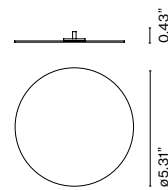

Bicoca

Armrest accessory + magnet

Disk accessory + magnet

Magnet accessory

Bicoca

Light source:
LED SMD 1A 3,5W 2700K CRI90 398lm
Luminaire:
In 5 Vdc 1,5A 241lm

LED included

Battery life:
5 hours in peak power
10 hours in half power
20 hours in a quarter power

Battery charging time: 10h.

marsetusa@marset.com

Color polycarbonate and shade. Opal diffuser polycarbonate. Stainless steel and teflon joint.

- Off-white (RAL 9001)
- Anthracite (RAL 7026)
- Red wine (RAL 3005)
- Light blue (PANTONE 7542)
- Pale pink (PANTONE 5015)
- Yellow (RAL 1032)

* 3 positions dimmer

- [Download](#) Assembly instructions
- [Download](#) 2D
- [Download](#) 3D
- [Download](#) Photometric data

WARNING. California Proposition 65 Warning for California Consumers. This product can expose you to chemicals including wood dust and lead which are known to the State of California to cause cancer or birth defects or other reproductive harm. For more information go to www.P65Warnings.ca.gov

The Bicoca is born with the optimism of brightening life and accompanying the good times, wherever you go. This new colorful, lightweight portable lamp projects an intimate light that adds warmth to all your personal spaces.