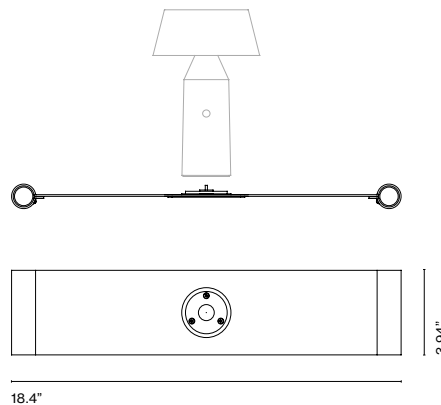

Bicoca

Armrest accessory + magnet

Disk accessory + magnet

Magnet accessory

Bicoca

Light source:
LED SMD 1A 3,5W 2700K CRI90 398lm
Luminaire:
In 5 Vdc 1,5A 241lm

LED included

Battery life:
5 hours in peak power
10 hours in half power
20 hours in a quarter power

Battery charging time: 10h.

marsetusa@marset.com

Color polycarbonate and shade. Opal diffuser polycarbonate. Stainless steel and teflon joint.

- Off-white (RAL 9001)
- Anthracite (RAL 7026)
- Red wine (RAL 3005)
- Light blue (PANTONE 7542)
- Pale pink (PANTONE 5015)
- Yellow (RAL 1032)

* 3 positions dimmer

- [Download](#) Assembly instructions
- [Download](#) 2D
- [Download](#) 3D
- [Download](#) Photometric data

WARNING. California Proposition 65 Warning for California Consumers. This product can expose you to chemicals including wood dust and lead which are known to the State of California to cause cancer or birth defects or other reproductive harm. For more information go to www.P65Warnings.ca.gov

The Bicoca is born with the optimism of brightening life and accompanying the good times, wherever you go. This new colorful, lightweight portable lamp projects an intimate light that adds warmth to all your personal spaces.