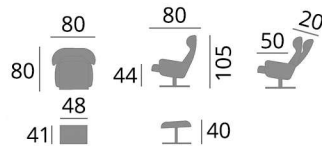

Svalbard

DesigNature

About Svalbard

(Unit of measurement cm)

Type

Armchair

Stool(option)

Size

Base

Base F5 in chrome

Base F7 in brushed steel

Svalbard is an ergonomic recliner armchair with adjustable back/seat for the best possible comfort.

Comes with or without stool.

Choose from a wide selection of fabrics, leather or natural sheep skin, and two types of base.