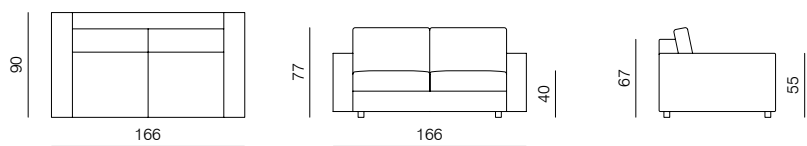

[sofa information website](#)

[armchair information website](#)

[pouf information website](#)

1SEATER WITH ARMRESTS 103
dimensions 120 × 100 × 77 cm

POUF
dimensions 103 × 83 × 40 cm

1SEATER WITH ARMRESTS 83
dimensions 100 × 100 × 77 cm

ARMCHAIR
dimensions 100 × 90 × 77 cm

1SEATER 103
dimensions 103 × 100 × 77 cm

1SEATER EXTENDED 83
dimensions 123 × 100 × 77 cm

1SEATER 83
dimensions 83 × 100 × 77 cm

1SEATER EXTENDED 103
dimensions 143 × 100 × 77 cm

SPECIFICATIONS AND TECHNICAL DRAWING

CHAISE LONGUE 103
dimensions 120 x 170 x 77 cm

CHAISE LONGUE 83
dimensions 100 x 170 x 77 cm

2SEATER
dimensions 166 x 90 x 77 cm

CORNER
dimensions 100 x 100 x 77 cm

2.5SEATER
dimensions 200 x 100 x 77 cm

CORNER EXTENDED 203
dimensions 203 x 100 x 77 cm

3SEATER
dimensions 240 x 100 x 77 cm

CORNER EXTENDED 183
dimensions 183 x 100 x 77 cm