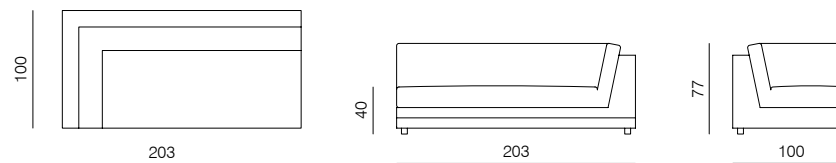

[sofa information website](#)

[armchair information website](#)

[pouf information website](#)

1SEATER WITH ARMRESTS 103
dimensions 120 × 100 × 77 cm

POUF
dimensions 103 × 83 × 40 cm

1SEATER WITH ARMRESTS 83
dimensions 100 × 100 × 77 cm

ARMCHAIR
dimensions 100 × 90 × 77 cm

1SEATER 103
dimensions 103 × 100 × 77 cm

1SEATER EXTENDED 83
dimensions 123 × 100 × 77 cm

1SEATER 83
dimensions 83 × 100 × 77 cm

1SEATER EXTENDED 103
dimensions 143 × 100 × 77 cm

SPECIFICATIONS AND TECHNICAL DRAWING

CHAISE LONGUE 103
dimensions 120 x 170 x 77 cm

CHAISE LONGUE 83
dimensions 100 x 170 x 77 cm

2SEATER
dimensions 166 x 90 x 77 cm

CORNER
dimensions 100 x 100 x 77 cm

2.5SEATER
dimensions 200 x 100 x 77 cm

CORNER EXTENDED 203
dimensions 203 x 100 x 77 cm

3SEATER
dimensions 240 x 100 x 77 cm

CORNER EXTENDED 183
dimensions 183 x 100 x 77 cm