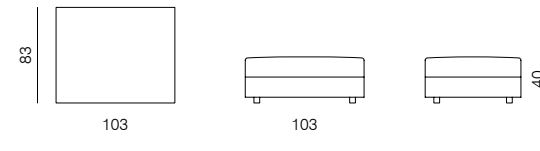

[sofa information website](#)

[armchair information website](#)

[pouf information website](#)

1SEATER WITH ARMRESTS 103
dimensions 120 × 100 × 77 cm

POUF
dimensions 103 × 83 × 40 cm

1SEATER WITH ARMRESTS 83
dimensions 100 × 100 × 77 cm

ARMCHAIR
dimensions 100 × 90 × 77 cm

1SEATER 103
dimensions 103 × 100 × 77 cm

1SEATER EXTENDED 83
dimensions 123 × 100 × 77 cm

1SEATER 83
dimensions 83 × 100 × 77 cm

1SEATER EXTENDED 103
dimensions 143 × 100 × 77 cm

SPECIFICATIONS AND TECHNICAL DRAWING

CHAISE LONGUE 103
dimensions 120 x 170 x 77 cm

CHAISE LONGUE 83
dimensions 100 x 170 x 77 cm

2SEATER
dimensions 166 x 90 x 77 cm

CORNER
dimensions 100 x 100 x 77 cm

2.5SEATER
dimensions 200 x 100 x 77 cm

CORNER EXTENDED 203
dimensions 203 x 100 x 77 cm

3SEATER
dimensions 240 x 100 x 77 cm

CORNER EXTENDED 183
dimensions 183 x 100 x 77 cm