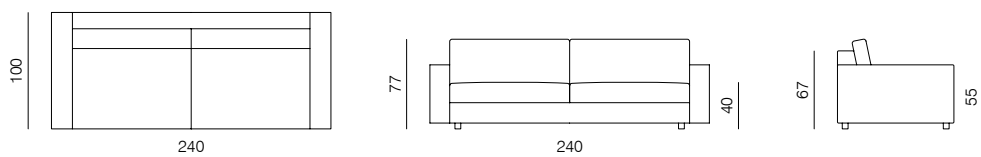

[sofa information website](#)

[armchair information website](#)

[pouf information website](#)

1SEATER WITH ARMRESTS 103
dimensions 120 × 100 × 77 cm

POUF
dimensions 103 × 83 × 40 cm

1SEATER WITH ARMRESTS 83
dimensions 100 × 100 × 77 cm

ARMCHAIR
dimensions 100 × 90 × 77 cm

1SEATER 103
dimensions 103 × 100 × 77 cm

1SEATER EXTENDED 83
dimensions 123 × 100 × 77 cm

1SEATER 83
dimensions 83 × 100 × 77 cm

1SEATER EXTENDED 103
dimensions 143 × 100 × 77 cm

SPECIFICATIONS AND TECHNICAL DRAWING

CHAISE LONGUE 103
dimensions 120 x 170 x 77 cm

CHAISE LONGUE 83
dimensions 100 x 170 x 77 cm

2SEATER
dimensions 166 x 90 x 77 cm

CORNER
dimensions 100 x 100 x 77 cm

2.5SEATER
dimensions 200 x 100 x 77 cm

CORNER EXTENDED 203
dimensions 203 x 100 x 77 cm

3SEATER
dimensions 240 x 100 x 77 cm

CORNER EXTENDED 183
dimensions 183 x 100 x 77 cm