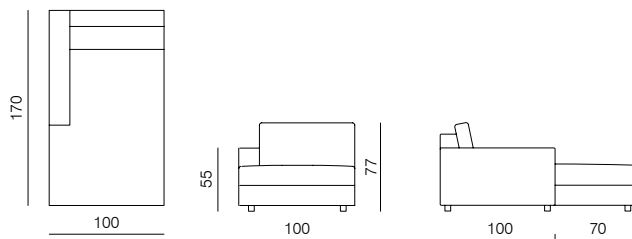

[sofa information website](#)

[armchair information website](#)

[pouf information website](#)

1SEATER WITH ARMRESTS 103
dimensions 120 × 100 × 77 cm

POUF
dimensions 103 × 83 × 40 cm

1SEATER WITH ARMRESTS 83
dimensions 100 × 100 × 77 cm

ARMCHAIR
dimensions 100 × 90 × 77 cm

1SEATER 103
dimensions 103 × 100 × 77 cm

1SEATER EXTENDED 83
dimensions 123 × 100 × 77 cm

1SEATER 83
dimensions 83 × 100 × 77 cm

1SEATER EXTENDED 103
dimensions 143 × 100 × 77 cm

SPECIFICATIONS AND TECHNICAL DRAWING

CHAISE LONGUE 103
dimensions 120 x 170 x 77 cm

CHAISE LONGUE 83
dimensions 100 x 170 x 77 cm

2SEATER
dimensions 166 x 90 x 77 cm

CORNER
dimensions 100 x 100 x 77 cm

2.5SEATER
dimensions 200 x 100 x 77 cm

CORNER EXTENDED 203
dimensions 203 x 100 x 77 cm

3SEATER
dimensions 240 x 100 x 77 cm

CORNER EXTENDED 183
dimensions 183 x 100 x 77 cm