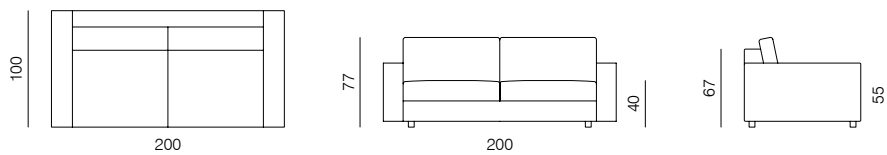

[sofa information website](#)

[armchair information website](#)

[pouf information website](#)

1SEATER WITH ARMRESTS 103
dimensions 120 × 100 × 77 cm

POUF
dimensions 103 × 83 × 40 cm

1SEATER WITH ARMRESTS 83
dimensions 100 × 100 × 77 cm

ARMCHAIR
dimensions 100 × 90 × 77 cm

1SEATER 103
dimensions 103 × 100 × 77 cm

1SEATER EXTENDED 83
dimensions 123 × 100 × 77 cm

1SEATER 83
dimensions 83 × 100 × 77 cm

1SEATER EXTENDED 103
dimensions 143 × 100 × 77 cm

SPECIFICATIONS AND TECHNICAL DRAWING

CHAISE LONGUE 103
dimensions 120 x 170 x 77 cm

CHAISE LONGUE 83
dimensions 100 x 170 x 77 cm

2SEATER
dimensions 166 x 90 x 77 cm

CORNER
dimensions 100 x 100 x 77 cm

2.5SEATER
dimensions 200 x 100 x 77 cm

CORNER EXTENDED 203
dimensions 203 x 100 x 77 cm

3SEATER
dimensions 240 x 100 x 77 cm

CORNER EXTENDED 183
dimensions 183 x 100 x 77 cm