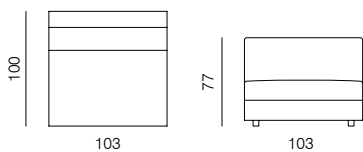

[sofa information website](#)

[armchair information website](#)

[pouf information website](#)

1SEATER WITH ARMRESTS 103
dimensions 120 × 100 × 77 cm

POUF
dimensions 103 × 83 × 40 cm

1SEATER WITH ARMRESTS 83
dimensions 100 × 100 × 77 cm

ARMCHAIR
dimensions 100 × 90 × 77 cm

1SEATER 103
dimensions 103 × 100 × 77 cm

1SEATER EXTENDED 83
dimensions 123 × 100 × 77 cm

1SEATER 83
dimensions 83 × 100 × 77 cm

1SEATER EXTENDED 103
dimensions 143 × 100 × 77 cm

SPECIFICATIONS AND TECHNICAL DRAWING

CHAISE LONGUE 103
dimensions 120 x 170 x 77 cm

CHAISE LONGUE 83
dimensions 100 x 170 x 77 cm

2SEATER
dimensions 166 x 90 x 77 cm

CORNER
dimensions 100 x 100 x 77 cm

2.5SEATER
dimensions 200 x 100 x 77 cm

CORNER EXTENDED 203
dimensions 203 x 100 x 77 cm

3SEATER
dimensions 240 x 100 x 77 cm

CORNER EXTENDED 183
dimensions 183 x 100 x 77 cm