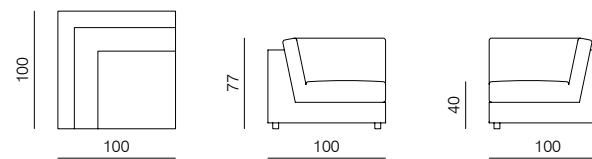

[sofa information website](#)

[armchair information website](#)

[pouf information website](#)

1SEATER WITH ARMRESTS 103
dimensions 120 × 100 × 77 cm

POUF
dimensions 103 × 83 × 40 cm

1SEATER WITH ARMRESTS 83
dimensions 100 × 100 × 77 cm

ARMCHAIR
dimensions 100 × 90 × 77 cm

1SEATER 103
dimensions 103 × 100 × 77 cm

1SEATER EXTENDED 83
dimensions 123 × 100 × 77 cm

1SEATER 83
dimensions 83 × 100 × 77 cm

1SEATER EXTENDED 103
dimensions 143 × 100 × 77 cm

SPECIFICATIONS AND TECHNICAL DRAWING

CHAISE LONGUE 103
dimensions 120 x 170 x 77 cm

CHAISE LONGUE 83
dimensions 100 x 170 x 77 cm

2SEATER
dimensions 166 x 90 x 77 cm

CORNER
dimensions 100 x 100 x 77 cm

2.5SEATER
dimensions 200 x 100 x 77 cm

CORNER EXTENDED 203
dimensions 203 x 100 x 77 cm

3SEATER
dimensions 240 x 100 x 77 cm

CORNER EXTENDED 183
dimensions 183 x 100 x 77 cm