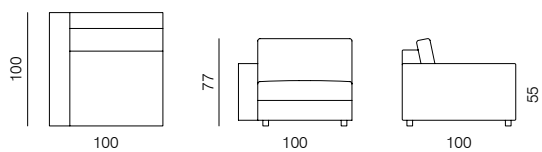

[sofa information website](#)

[armchair information website](#)

[pouf information website](#)

1SEATER WITH ARMRESTS 103
dimensions 120 × 100 × 77 cm

POUF
dimensions 103 × 83 × 40 cm

1SEATER WITH ARMRESTS 83
dimensions 100 × 100 × 77 cm

ARMCHAIR
dimensions 100 × 90 × 77 cm

1SEATER 103
dimensions 103 × 100 × 77 cm

1SEATER EXTENDED 83
dimensions 123 × 100 × 77 cm

1SEATER 83
dimensions 83 × 100 × 77 cm

1SEATER EXTENDED 103
dimensions 143 × 100 × 77 cm

SPECIFICATIONS AND TECHNICAL DRAWING

CHAISE LONGUE 103
dimensions 120 x 170 x 77 cm

CHAISE LONGUE 83
dimensions 100 x 170 x 77 cm

2SEATER
dimensions 166 x 90 x 77 cm

CORNER
dimensions 100 x 100 x 77 cm

2.5SEATER
dimensions 200 x 100 x 77 cm

CORNER EXTENDED 203
dimensions 203 x 100 x 77 cm

3SEATER
dimensions 240 x 100 x 77 cm

CORNER EXTENDED 183
dimensions 183 x 100 x 77 cm