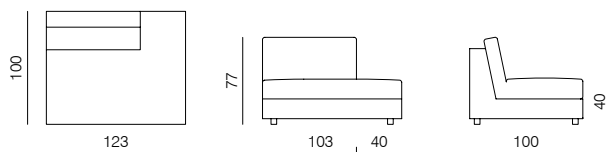

[sofa information website](#)

[armchair information website](#)

[pouf information website](#)

1SEATER WITH ARMRESTS 103
dimensions 120 × 100 × 77 cm

POUF
dimensions 103 × 83 × 40 cm

1SEATER WITH ARMRESTS 83
dimensions 100 × 100 × 77 cm

ARMCHAIR
dimensions 100 × 90 × 77 cm

1SEATER 103
dimensions 103 × 100 × 77 cm

1SEATER EXTENDED 83
dimensions 123 × 100 × 77 cm

1SEATER 83
dimensions 83 × 100 × 77 cm

1SEATER EXTENDED 103
dimensions 143 × 100 × 77 cm

SPECIFICATIONS AND TECHNICAL DRAWING

CHAISE LONGUE 103
dimensions 120 x 170 x 77 cm

CHAISE LONGUE 83
dimensions 100 x 170 x 77 cm

2SEATER
dimensions 166 x 90 x 77 cm

CORNER
dimensions 100 x 100 x 77 cm

2.5SEATER
dimensions 200 x 100 x 77 cm

CORNER EXTENDED 203
dimensions 203 x 100 x 77 cm

3SEATER
dimensions 240 x 100 x 77 cm

CORNER EXTENDED 183
dimensions 183 x 100 x 77 cm