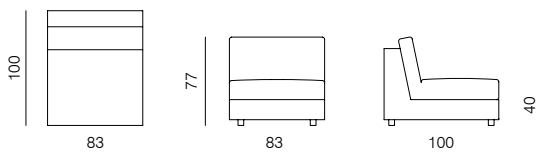

[sofa information website](#)

[armchair information website](#)

[pouf information website](#)

1SEATER WITH ARMRESTS 103
dimensions 120 × 100 × 77 cm

POUF
dimensions 103 × 83 × 40 cm

1SEATER WITH ARMRESTS 83
dimensions 100 × 100 × 77 cm

ARMCHAIR
dimensions 100 × 90 × 77 cm

1SEATER 103
dimensions 103 × 100 × 77 cm

1SEATER EXTENDED 83
dimensions 123 × 100 × 77 cm

1SEATER 83
dimensions 83 × 100 × 77 cm

1SEATER EXTENDED 103
dimensions 143 × 100 × 77 cm

SPECIFICATIONS AND TECHNICAL DRAWING

CHAISE LONGUE 103
dimensions 120 x 170 x 77 cm

CHAISE LONGUE 83
dimensions 100 x 170 x 77 cm

2SEATER
dimensions 166 x 90 x 77 cm

CORNER
dimensions 100 x 100 x 77 cm

2.5SEATER
dimensions 200 x 100 x 77 cm

CORNER EXTENDED 203
dimensions 203 x 100 x 77 cm

3SEATER
dimensions 240 x 100 x 77 cm

CORNER EXTENDED 183
dimensions 183 x 100 x 77 cm