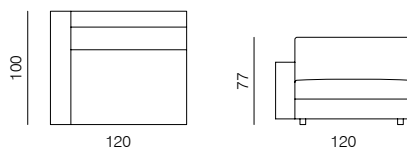

[sofa information website](#)

[armchair information website](#)

[pouf information website](#)

1SEATER WITH ARMRESTS 103
dimensions 120 × 100 × 77 cm

POUF
dimensions 103 × 83 × 40 cm

1SEATER WITH ARMRESTS 83
dimensions 100 × 100 × 77 cm

ARMCHAIR
dimensions 100 × 90 × 77 cm

1SEATER 103
dimensions 103 × 100 × 77 cm

1SEATER EXTENDED 83
dimensions 123 × 100 × 77 cm

1SEATER 83
dimensions 83 × 100 × 77 cm

1SEATER EXTENDED 103
dimensions 143 × 100 × 77 cm

SPECIFICATIONS AND TECHNICAL DRAWING

CHAISE LONGUE 103
dimensions 120 x 170 x 77 cm

CHAISE LONGUE 83
dimensions 100 x 170 x 77 cm

2SEATER
dimensions 166 x 90 x 77 cm

CORNER
dimensions 100 x 100 x 77 cm

2.5SEATER
dimensions 200 x 100 x 77 cm

CORNER EXTENDED 203
dimensions 203 x 100 x 77 cm

3SEATER
dimensions 240 x 100 x 77 cm

CORNER EXTENDED 183
dimensions 183 x 100 x 77 cm