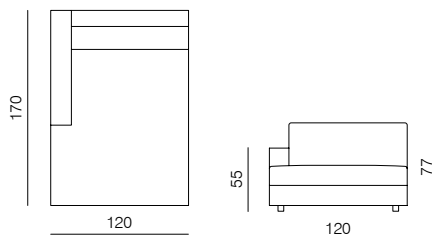

[sofa information website](#)

[armchair information website](#)

[pouf information website](#)

1SEATER WITH ARMRESTS 103
dimensions 120 × 100 × 77 cm

POUF
dimensions 103 × 83 × 40 cm

1SEATER WITH ARMRESTS 83
dimensions 100 × 100 × 77 cm

ARMCHAIR
dimensions 100 × 90 × 77 cm

1SEATER 103
dimensions 103 × 100 × 77 cm

1SEATER EXTENDED 83
dimensions 123 × 100 × 77 cm

1SEATER 83
dimensions 83 × 100 × 77 cm

1SEATER EXTENDED 103
dimensions 143 × 100 × 77 cm

SPECIFICATIONS AND TECHNICAL DRAWING

CHAISE LONGUE 103
dimensions 120 x 170 x 77 cm

CHAISE LONGUE 83
dimensions 100 x 170 x 77 cm

2SEATER
dimensions 166 x 90 x 77 cm

CORNER
dimensions 100 x 100 x 77 cm

2.5SEATER
dimensions 200 x 100 x 77 cm

CORNER EXTENDED 203
dimensions 203 x 100 x 77 cm

3SEATER
dimensions 240 x 100 x 77 cm

CORNER EXTENDED 183
dimensions 183 x 100 x 77 cm