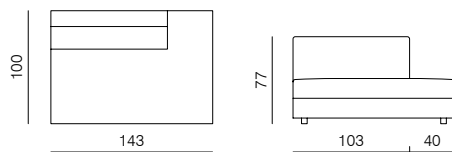

[sofa information website](#)

[armchair information website](#)

[pouf information website](#)

1SEATER WITH ARMRESTS 103
dimensions 120 × 100 × 77 cm

POUF
dimensions 103 × 83 × 40 cm

1SEATER WITH ARMRESTS 83
dimensions 100 × 100 × 77 cm

ARMCHAIR
dimensions 100 × 90 × 77 cm

1SEATER 103
dimensions 103 × 100 × 77 cm

1SEATER EXTENDED 83
dimensions 123 × 100 × 77 cm

1SEATER 83
dimensions 83 × 100 × 77 cm

1SEATER EXTENDED 103
dimensions 143 × 100 × 77 cm

SPECIFICATIONS AND TECHNICAL DRAWING

CHAISE LONGUE 103
dimensions 120 x 170 x 77 cm

CHAISE LONGUE 83
dimensions 100 x 170 x 77 cm

2SEATER
dimensions 166 x 90 x 77 cm

CORNER
dimensions 100 x 100 x 77 cm

2.5SEATER
dimensions 200 x 100 x 77 cm

CORNER EXTENDED 203
dimensions 203 x 100 x 77 cm

3SEATER
dimensions 240 x 100 x 77 cm

CORNER EXTENDED 183
dimensions 183 x 100 x 77 cm