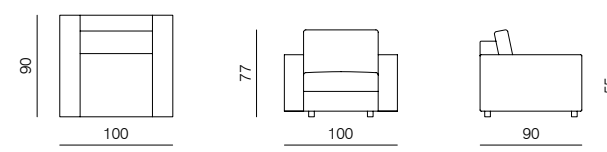

[sofa information website](#)

[armchair information website](#)

[pouf information website](#)

1SEATER WITH ARMRESTS 103
dimensions 120 × 100 × 77 cm

POUF
dimensions 103 × 83 × 40 cm

1SEATER WITH ARMRESTS 83
dimensions 100 × 100 × 77 cm

ARMCHAIR
dimensions 100 × 90 × 77 cm

1SEATER 103
dimensions 103 × 100 × 77 cm

1SEATER EXTENDED 83
dimensions 123 × 100 × 77 cm

1SEATER 83
dimensions 83 × 100 × 77 cm

1SEATER EXTENDED 103
dimensions 143 × 100 × 77 cm

SPECIFICATIONS AND TECHNICAL DRAWING

CHAISE LONGUE 103
dimensions 120 x 170 x 77 cm

CHAISE LONGUE 83
dimensions 100 x 170 x 77 cm

2SEATER
dimensions 166 x 90 x 77 cm

CORNER
dimensions 100 x 100 x 77 cm

2.5SEATER
dimensions 200 x 100 x 77 cm

CORNER EXTENDED 203
dimensions 203 x 100 x 77 cm

3SEATER
dimensions 240 x 100 x 77 cm

CORNER EXTENDED 183
dimensions 183 x 100 x 77 cm