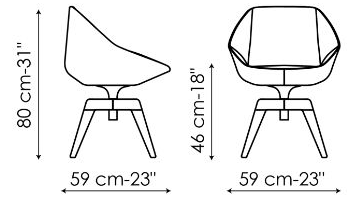

## Stone - metal base

Width: 59cm

Depth: 59cm

Height: 80cm

## Stone

Width: 59cm

Depth: 59cm

Height: 80cm

## Stone - swivel base

Width: 59cm

Depth: 59cm

Height: 80cm