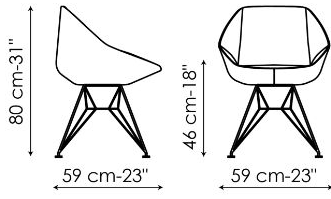

## Stone - metal base

Width: 59cm

Depth: 59cm

Height: 80cm

## Stone

Width: 59cm

Depth: 59cm

Height: 80cm

## Stone - swivel base

Width: 59cm

Depth: 59cm

Height: 80cm