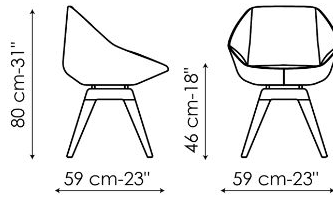

## Stone - metal base

Width: 59cm

Depth: 59cm

Height: 80cm

## Stone

Width: 59cm

Depth: 59cm

Height: 80cm

## Stone - swivel base

Width: 59cm

Depth: 59cm

Height: 80cm