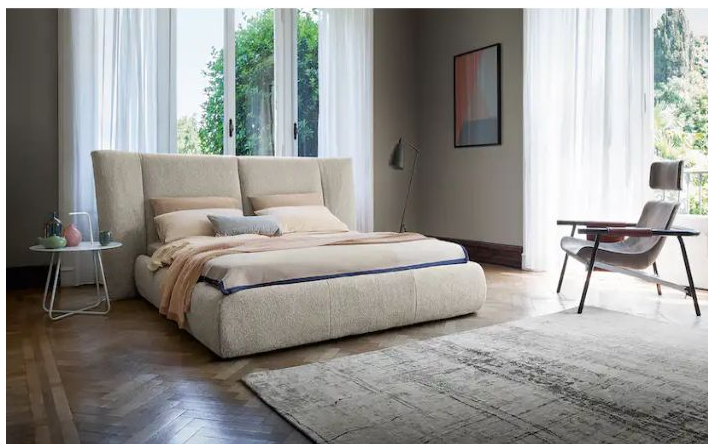

BONALDO

Youniverse

Designer: **Mauro Lipparini**

A high, padded headboard that delicately folds inwards at the edges like a screen. The structure contributes to a highly comforting visual effect: Youniverse is a full double bed with a dreamy, romantic character, which leaves maximum space to the user and their dreams. Designed and made with great artisan skill, it stands out on account of the large headboard

and the vertical stitches that elegantly decorate it. Youniverse is available with covers in leather, eco-leather or in fabric, removable in all three versions. In the Youniverse open version, the practical storage area provides valuable additional space for storing covers, cushions and everything necessary for the bedroom.

Data sheet

Youniverse

Width: 238-244-264-278cm

Depth: 244-249cm

Height: 114cm

Youniverse open

Width: 238-244-264-278cm

Depth: 244-249cm