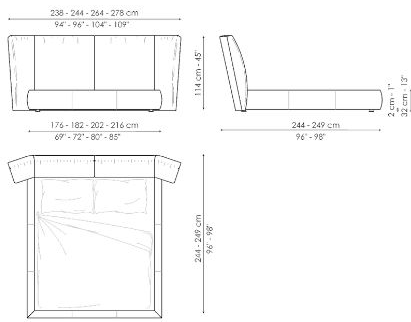

BONALDO

Youniverse

Designer: **Mauro Lipparini**

A high, padded headboard that delicately folds inwards at the edges like a screen. The structure contributes to a highly comforting visual effect: Youniverse is a full double bed with a dreamy, romantic character, which leaves maximum space to the user and their dreams. Designed and made with great artisan skill, it stands out on account of the large headboard

Data sheet

Youniverse

Width: 238-244-264-278cm

Depth: 244-249cm

Height: 114cm

Youniverse open

Width: 238-244-264-278cm

Depth: 244-249cm

Height: 114cm

Finishes

FEET

Metal

Painted metal
Mat white

Painted metal
Mat dove grey

Painted metal
Supreme anthracite

Painted metal
Mat black