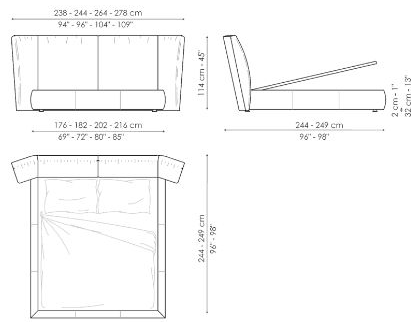

Data sheet

Youniverse

Width: 238-244-264-278cm

Depth: 244-249cm

Height: 114cm

Youniverse open

Width: 238-244-264-278cm

Depth: 244-249cm

Height: 114cm

Finishes

FEET

Metal

Painted metal
Mat white

Painted metal
Mat dove grey

Painted metal
Supreme anthracite

Painted metal
Mat black