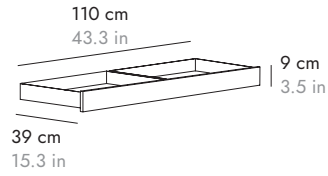

MALMÖ

BY MARIO RUIZ, 2018

punt

OPTIONAL TOP INTERNAL DRAWER CAJÓN INTERIOR OPCIONAL

MLM701

Full extraction interior drawer.
Cajón interior extracción total.