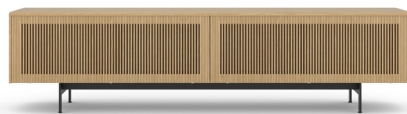

MALMÖ

BY MARIO RUIZ, 2018

punt