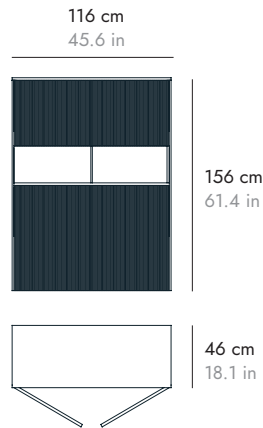

MLM755 Technic doors

Wall fixing suggested
Se recomienda atornillar a la pared

METAL BASES ZÓCALOS

	H 6 cm - 2.3"	H 17 cm - 6.7"	H 29 cm - 11.4"