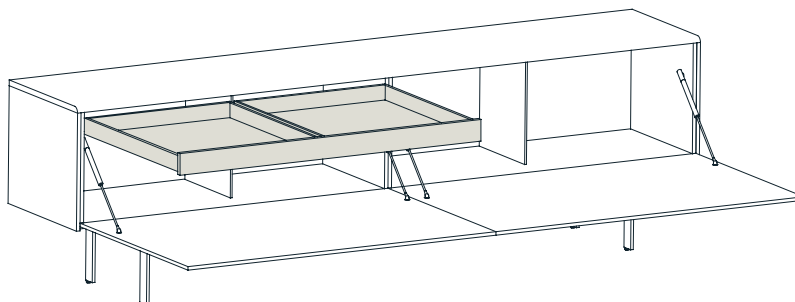

TOP INTERNAL DRAWER CAJÓN INTERIOR

The Malmö collection has an optional interior drawer with a full extraction guide. This can be installed without removing the divider side of the module.

La colección Malmö cuenta con un cajón interior opcional con guía de extracción total. Este puede ser instalado sin eliminar el costado divisor del módulo.