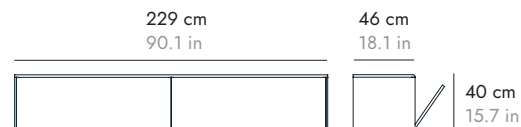

SIDEBOARD 229 cm APARADOR 229 cm

MLM412