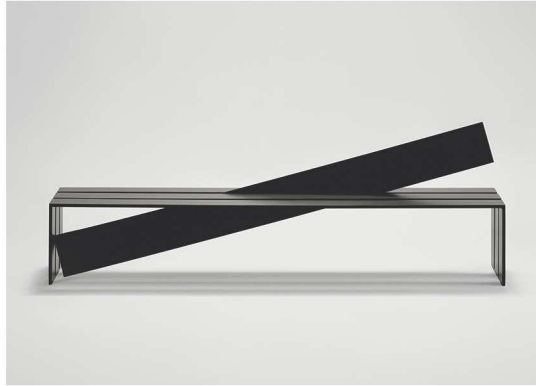

Village

Leonardo Talarico

Village, indoor - outdoor bench of extruded metal. Shown with black 7021 finish. Also available with dove grey 7039, light blue 5023 and light grey 7035 finishes.

W — 210 cm

H — 35 cm

D — 71 cm