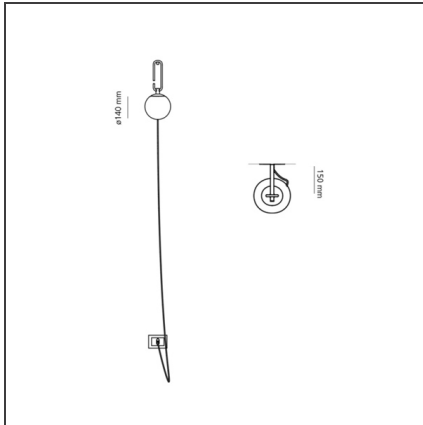

nh Wall

IP20   

DESIGN BY

Neri&Hu

DESCRIPTION

nh continues the research on the dynamic interaction of experience, details, materials, form, and light that Neri&Hu are pursuing with Artemide. It offers a reinterpretation of the Oriental culture and tradition with a constant contemporary approach. nh is operated intuitively as a reference to the use of lanterns, and allows freedom in creating countless lightscapes. It is an essential, versatile element, suited to illuminate a variety of contexts in a simple and poetic manner. The basic element of nh, a white blown glass sphere with a brass ring, evolves with structures that support it and combine to bring light into space. The selected materials represent a perfect combination of tradition and innovation, as well as the expression of responsible and sustainable design.

TECHNICAL DRAWINGS

FEATURES

Article Code:	1277010A	Material:	Blown glass, brushed brass
Colour:	Black/brass	Series:	Design, 2018 Artemide Collection
Installation:	Wall		
Environment:	Indoor		

DIMENSIONS

Length:	cm 32
Depth:	cm 15

SOURCES NOT INCLUDED

Category:	LED
Number:	1
Watt:	5W
Type:	2
Socket:	E14
Class:	A

LUMINAIRE

Watt:	5W	Delivered lumens output (lm):	257lm
Voltage:	220-240V	CCT:	3000K
		Efficiency:	80%
		Efficacy:	64lm/W
		CRI:	80

Notes

Maximum bulb length: 80mm. Maximum bulb diameter: 50mm