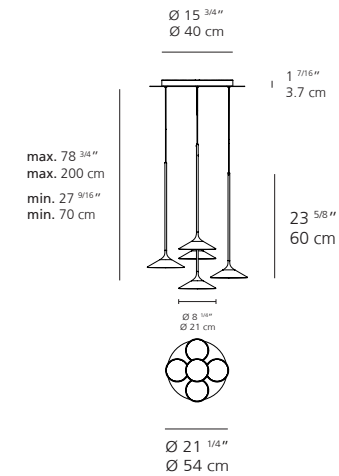

ORSA CLUSTER 5X

ORSA CLUSTER 5X

EMISSION	Diffused
LIGHT SOURCE	LED 38W 3000K>90CRI
DIMMING FEATURE	Dimmable 2-Wire
FINISH	☐ Clear (diffuser) ☒ Black (pole)
CERTIFICATIONS	c.UL.us listed, IP20