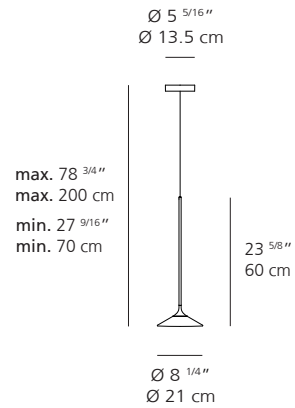

Orsa Suspension

ORSA 21

ORSA 21

EMISSION	Diffused
LIGHT SOURCE	LED 8.5W 3000K>90CRI
DIMMING FEATURE	Dimmable 2-Wire
FINISH	☐ Clear (diffuser) ☒ Black (pole)
CERTIFICATIONS	c.UL.us listed, IP20