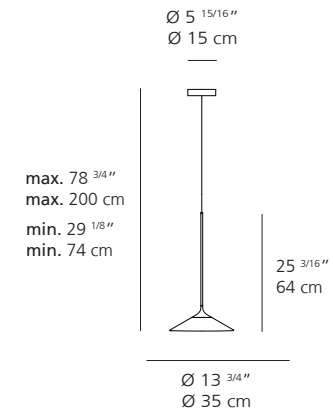

ORSA 35

ORSA 35

EMISSION	Diffused
LIGHT SOURCE	LED 22W 3000K>90CRI
DIMMING FEATURE	Dimmable 2-Wire
FINISH	<input type="radio"/> Clear (diffuser) <input checked="" type="radio"/> Black (pole)
CERTIFICATIONS	c.UL.us listed, IP20