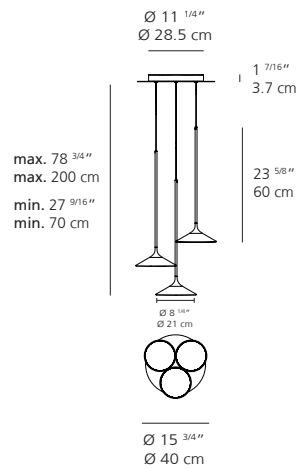

Orsa Suspension

ORSA CLUSTER 3X

ORSA CLUSTER 3X

EMISSION	Diffused
LIGHT SOURCE	LED 22W 3000K>90CRI
DIMMING FEATURE	Dimmable 2-Wire
FINISH	☐ Clear (diffuser) ☒ Black (pole)
CERTIFICATIONS	c.UL.us listed, IP20