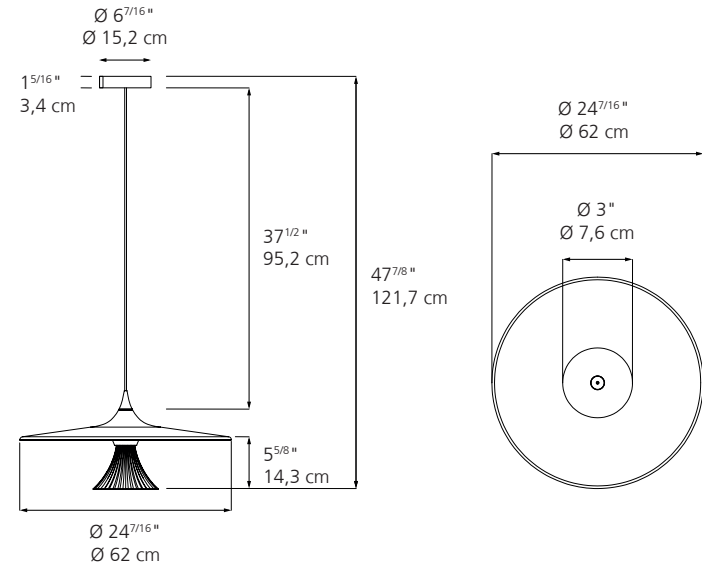

Ipno Suspension

MATERIALS	Body in aluminum, reflector in PMMA and spiral patterns.
EMISSION	Direct
LIGHT SOURCE	LED 23.1W C.O.B
TOTAL POWER	27.4W
DIMMING FEATURE	Dimmable 2-Wire / Dimmable 0-10V
DELIVERED LUMENS	1786lm
CCT	3000K
CRI	>90
FINISH	● Black (External diffuser) ● Gold (Internal diffuser)
CERTIFICATIONS	c.UL.us listed, IP20