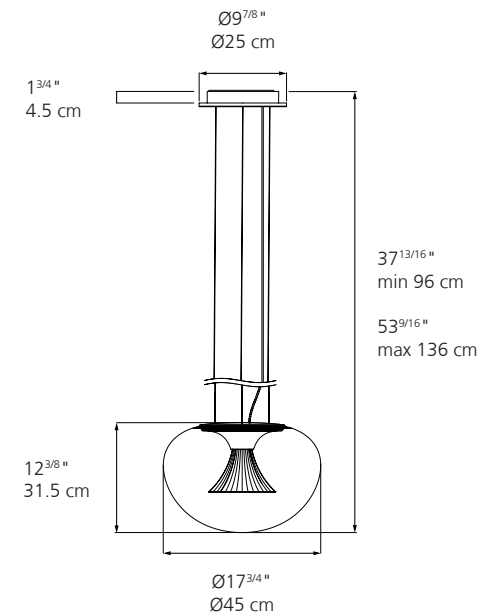

Innovation

Within the blown glass diffuser lies a powerful optical unit which directs and concentrates light on the glazed bottom surface of the diffuser, opening it up with a soft direct emission. The inner optical unit works according to a Total Internal Reflection (TIR) principle to direct emission; it comes to life when light passes through the material, but only a minimum rate of light is emitted into the environment in a diffused and uncontrolled manner.

Ipno Glass Suspension

MATERIALS	Crystal blown glass with white spot, metachrylate optic, aluminium suspension structure
EMISSION	Diffused
LIGHT SOURCE	LED (Integrated) 1x30.6W C.O.B
TOTAL POWER	35W
DIMMING FEATURE	Driver is compatible to both 2-wire dimming and 0-10V dimming options
DELIVERED LUMENS	1658lm
CCT	3000K
CRI	>90
FINISH	○ Crystal glass with white spot, polished aluminium, transparent optic
CERTIFICATIONS	c.UL.us listed, IP20

Ipno Suspension

MATERIALS	Body in aluminum, reflector in PMMA and spiral patterns.
EMISSION	Direct
LIGHT SOURCE	LED 23.1W C.O.B
TOTAL POWER	27.4W
DIMMING FEATURE	Dimmable 2-Wire / Dimmable 0-10V
DELIVERED LUMENS	1786lm
CCT	3000K
CRI	>90
FINISH	● Black (External diffuser) ● Gold (Internal diffuser)
CERTIFICATIONS	c.UL.us listed, IP20